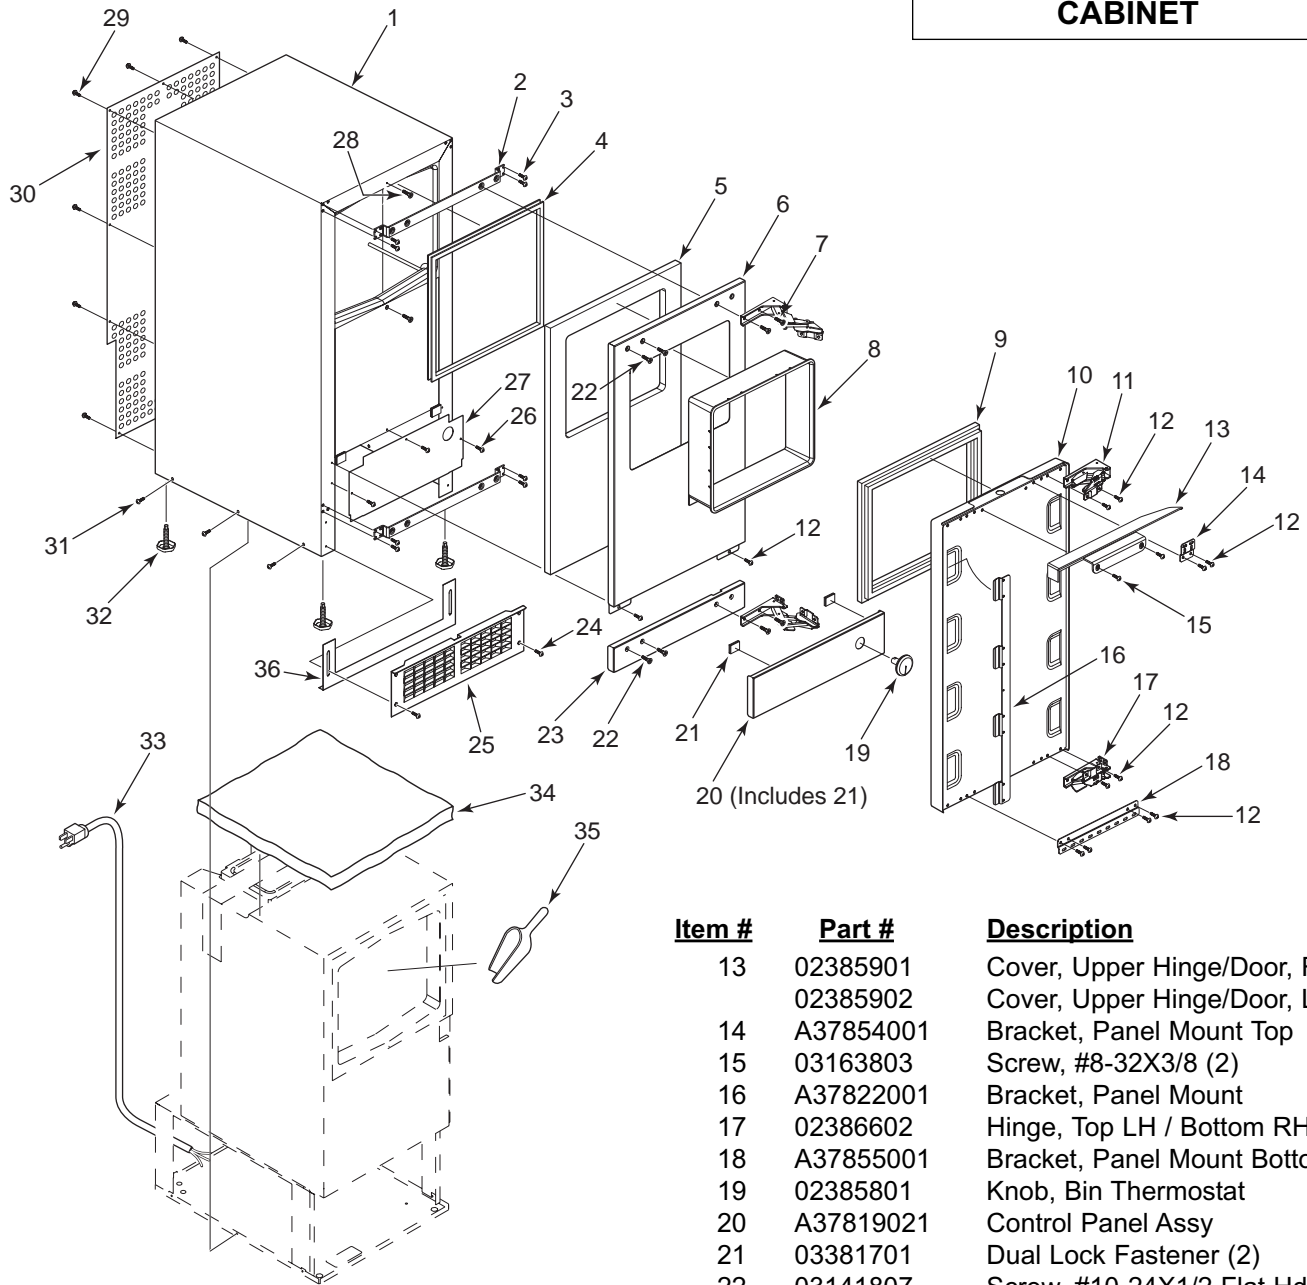

CABINET

Item #	Part #	Description
1	A28861023	Cabinet/Shell
2	02386701	Support, Hinge Mount
3	03381401	Screw, #8-32X3/8 Fill Hd (8)
4	13082801	Gasket, Decor Trim
5	13093501	Seal, Bin (EPS Sheet)
6	A37814001	Face Plate, Upper Cabinet
7	03381301	Screw, #10-24X5/8 Hd (4)
8	02385701	Trim Ring, Bin
9	13093601	Gasket, Door
10	A37886021	Door
11	02386601	Hinge, Top RH / Bottom LH
12	03381801	Screw, #10-24X1/2 (10)

Item #	Part #	Description
13	02385901	Cover, Upper Hinge/Door, RH
	02385902	Cover, Upper Hinge/Door, LH
14	A37854001	Bracket, Panel Mount Top
15	03163803	Screw, #8-32X3/8 (2)
16	A37822001	Bracket, Panel Mount
17	02386602	Hinge, Top LH / Bottom RH
18	A37855001	Bracket, Panel Mount Bottom
19	02385801	Knob, Bin Thermostat
20	A37819021	Control Panel Assy
21	03381701	Dual Lock Fastener (2)
22	03141807	Screw, #10-24X1/2 Flat Hd(4)
23	A37815001	Face Plate, Lower Cabinet
24	03381601	Screw, #8X1/2 Black (2)
25	02224302	Kickplate
26	03140407	Screw, #6 (3)
27	A37858001	Panel, Inner Control Access
28	03141908	Screw, A B Flat Hd (2)
	02270101	Spacer (1)
29	03140408	Screw, Thread Forming (9)
30	A29102001	Rear Panel
31	03143100	Screw, #10 (6)
32	03160801	Leveler Leg (4)
33	12163807	Power Cord
34	A26787001	Insulation (in bag)
35	08066401	Scoop
36	02398801	Filler, Kickplate