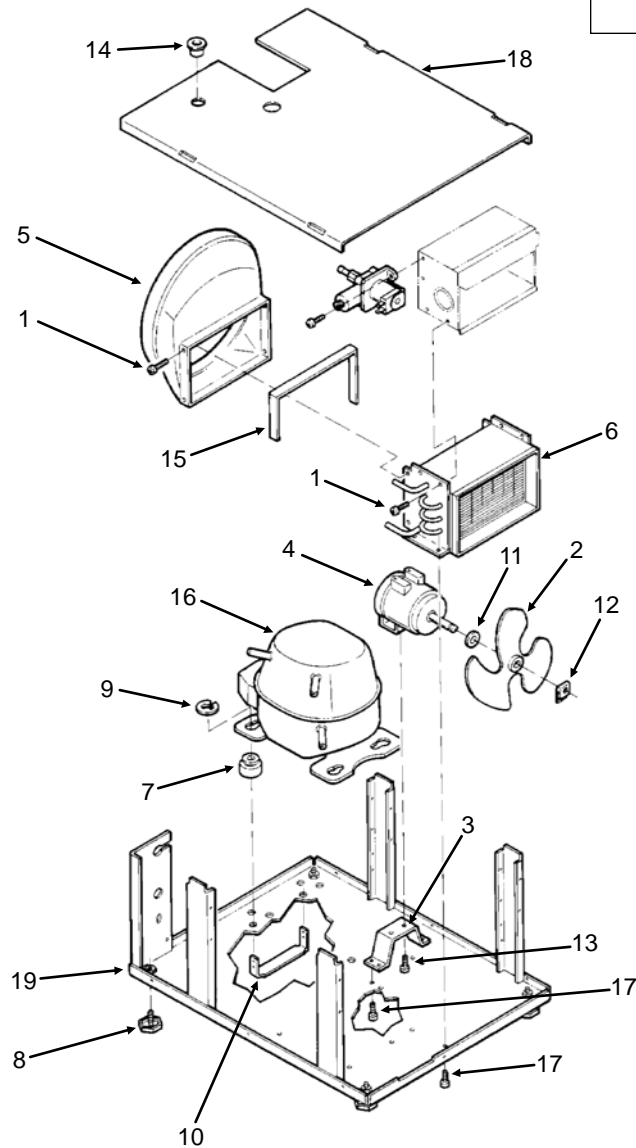

CONDENSING UNIT

<u>Item #</u>	<u>Part #</u>	<u>Description</u>	<u>Item #</u>	<u>Part #</u>	<u>Description</u>
1	03140408	Screw (4)	11	18875210	Spacer
2	18371001	Fan Blade	12	18875211	Nut
3	A28798001	Fan Motor Bracket	13	18875212	Screw
4	12239601	Fan Motor	14	12121310	Bushing
5	02287101	Fan Shroud	15	13060900	Gasket (Req. 14-1/2")
6	18372901	Condenser	16	18877621	Compressor, Complete
7	18470028	Grommet	17	03153101	Screw (4)
8	03160801	Leg Leveler	18	A37732001	Top Base Plate
9	02249701	Clip	19	A28921001	Bottom Base Plate
10	A29015001	Bracket