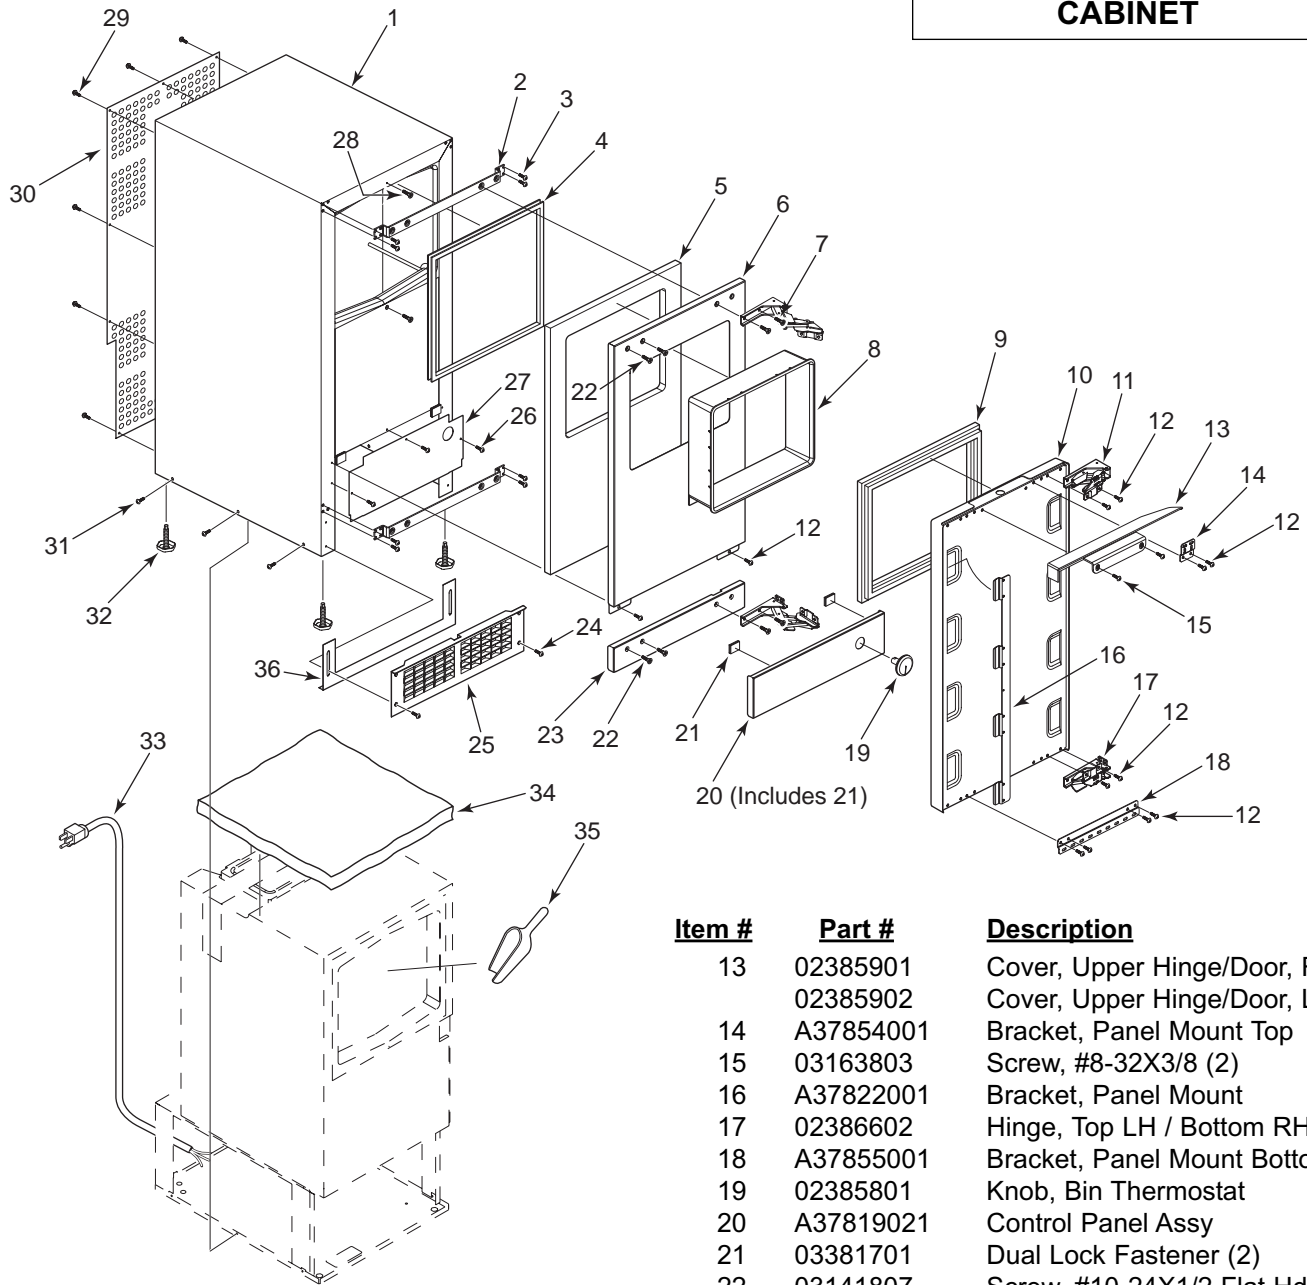

315 Parts Manual

CABINET

Item #	Part #	Description
1	A28861023	Cabinet/Shell
2	02386701	Support, Hinge Mount
3	03381401	Screw, #8-32X3/8 Fill Hd (8)
4	13082801	Gasket, Decor Trim
5	13093501	Seal, Bin (EPS Sheet)
6	A37814001	Face Plate, Upper Cabinet
7	03381301	Screw, #10-24X5/8 Hd (4)
8	02385701	Trim Ring, Bin
9	13093601	Gasket, Door
10	A37886021	Door
11	02386601	Hinge, Top RH / Bottom LH
12	03381801	Screw, #10-24X1/2 (10)

Item #	Part #	Description
13	02385901	Cover, Upper Hinge/Door, RH
	02385902	Cover, Upper Hinge/Door, LH
14	A37854001	Bracket, Panel Mount Top
15	03163803	Screw, #8-32X3/8 (2)
16	A37822001	Bracket, Panel Mount
17	02386602	Hinge, Top LH / Bottom RH
18	A37855001	Bracket, Panel Mount Bottom
19	02385801	Knob, Bin Thermostat
20	A37819021	Control Panel Assy
21	03381701	Dual Lock Fastener (2)
22	03141807	Screw, #10-24X1/2 Flat Hd(4)
23	A37815001	Face Plate, Lower Cabinet
24	03381601	Screw, #8X1/2 Black (2)
25	02224302	Kickplate
26	03140407	Screw, #6 (3)
27	A37858001	Panel, Inner Control Access
28	03141908	Screw, A B Flat Hd (2)
	02270101	Spacer (1)
29	03140408	Screw, Thread Forming (9)
30	A29102001	Rear Panel
31	03143100	Screw, #10 (6)
32	03160801	Leveler Leg (4)
33	12163807	Power Cord
34	A26787001	Insulation (in bag)
35	08066401	Scoop
36	02398801	Filler, Kickplate