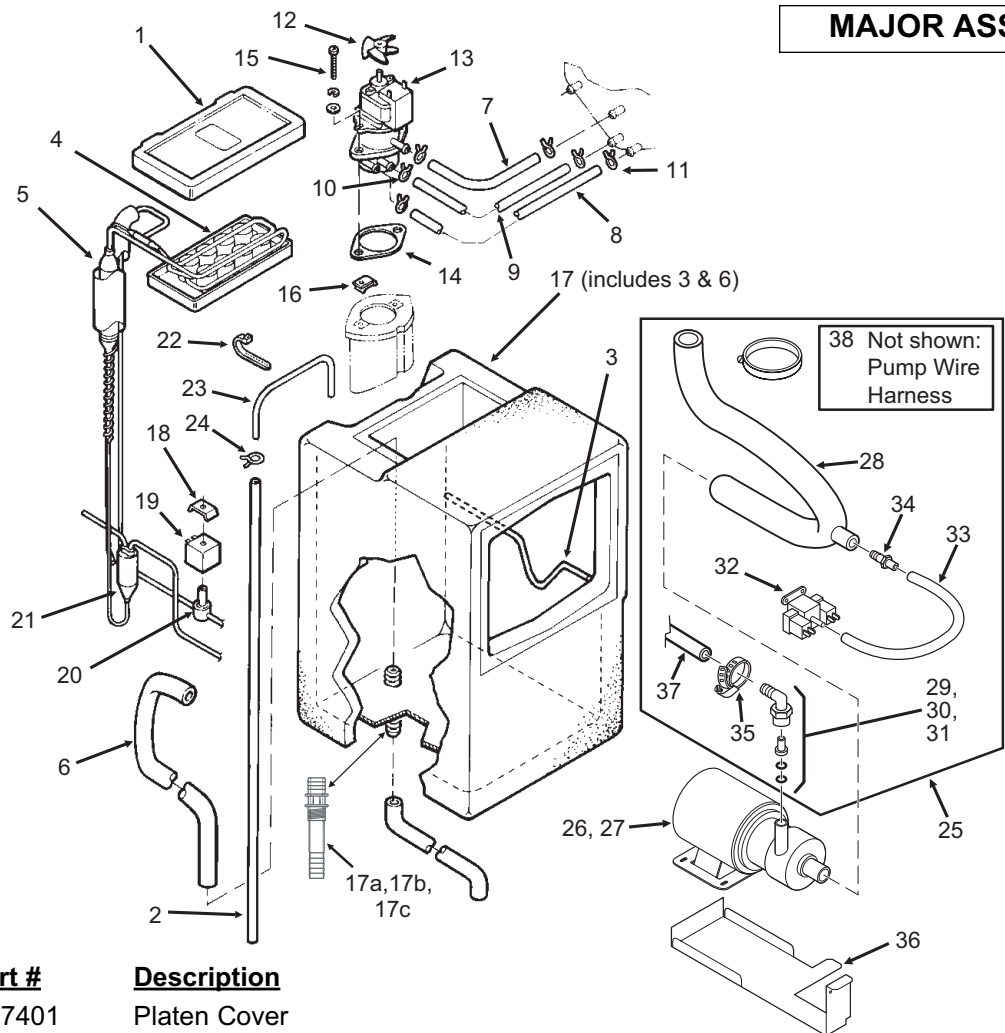

315 Parts Manual

CABINET

Item #	Part #	Description
1	A28861023	Cabinet/Shell
2	02386701	Support, Hinge Mount
3	03381401	Screw, #8-32X3/8 Fill Hd (8)
4	13082801	Gasket, Decor Trim
5	13093501	Seal, Bin (EPS Sheet)
6	A37814001	Face Plate, Upper Cabinet
7	03381301	Screw, #10-24X5/8 Hd (4)
8	02385701	Trim Ring, Bin
9	13093601	Gasket, Door
10	A37886021	Door
11	02386601	Hinge, Top RH / Bottom LH
12	03381801	Screw, #10-24X1/2 (10)

MAJOR ASSEMBLIES

Item #	Part #	Description
1	02227401	Platen Cover
2	13067401	Tube (Requires 37")
3	A34816001	Bin Thermostat Bracket
4	02348920	Evaporator (Does NOT include accumulator & tubing)
5	A36699020	Evaporator Assy, Complete
6	13089901	Reservoir Drain hose
7	13067416	Tube, 5/8" (Requires 4-1/4")
8	13067415	Tube, 1/2" (Requires 3-1/2")
9	13067415	Tube 1/2" (Requires 3-5/8")
10	02177502	Clamp (2)
11	02053401	Clamp (4)
12	02171900	Fan Blade
13	A30625001	Spray Pump
14	13068700	Gasket
15	03140414	Screw (2)
16	03142204	Speed Nut (2)
17	A36930020	Bin Assembly
17a	02332301	Drain fitting (foamed in bin)
17b	13061713	O-Ring
17c	03139405	Pal nut
18	12256903	Clip, Hot Gas Valve
19	12256902	Coil, Hot Gas Valve
20	12256901	Hot Gas Valve Body
21	02349001	Drier