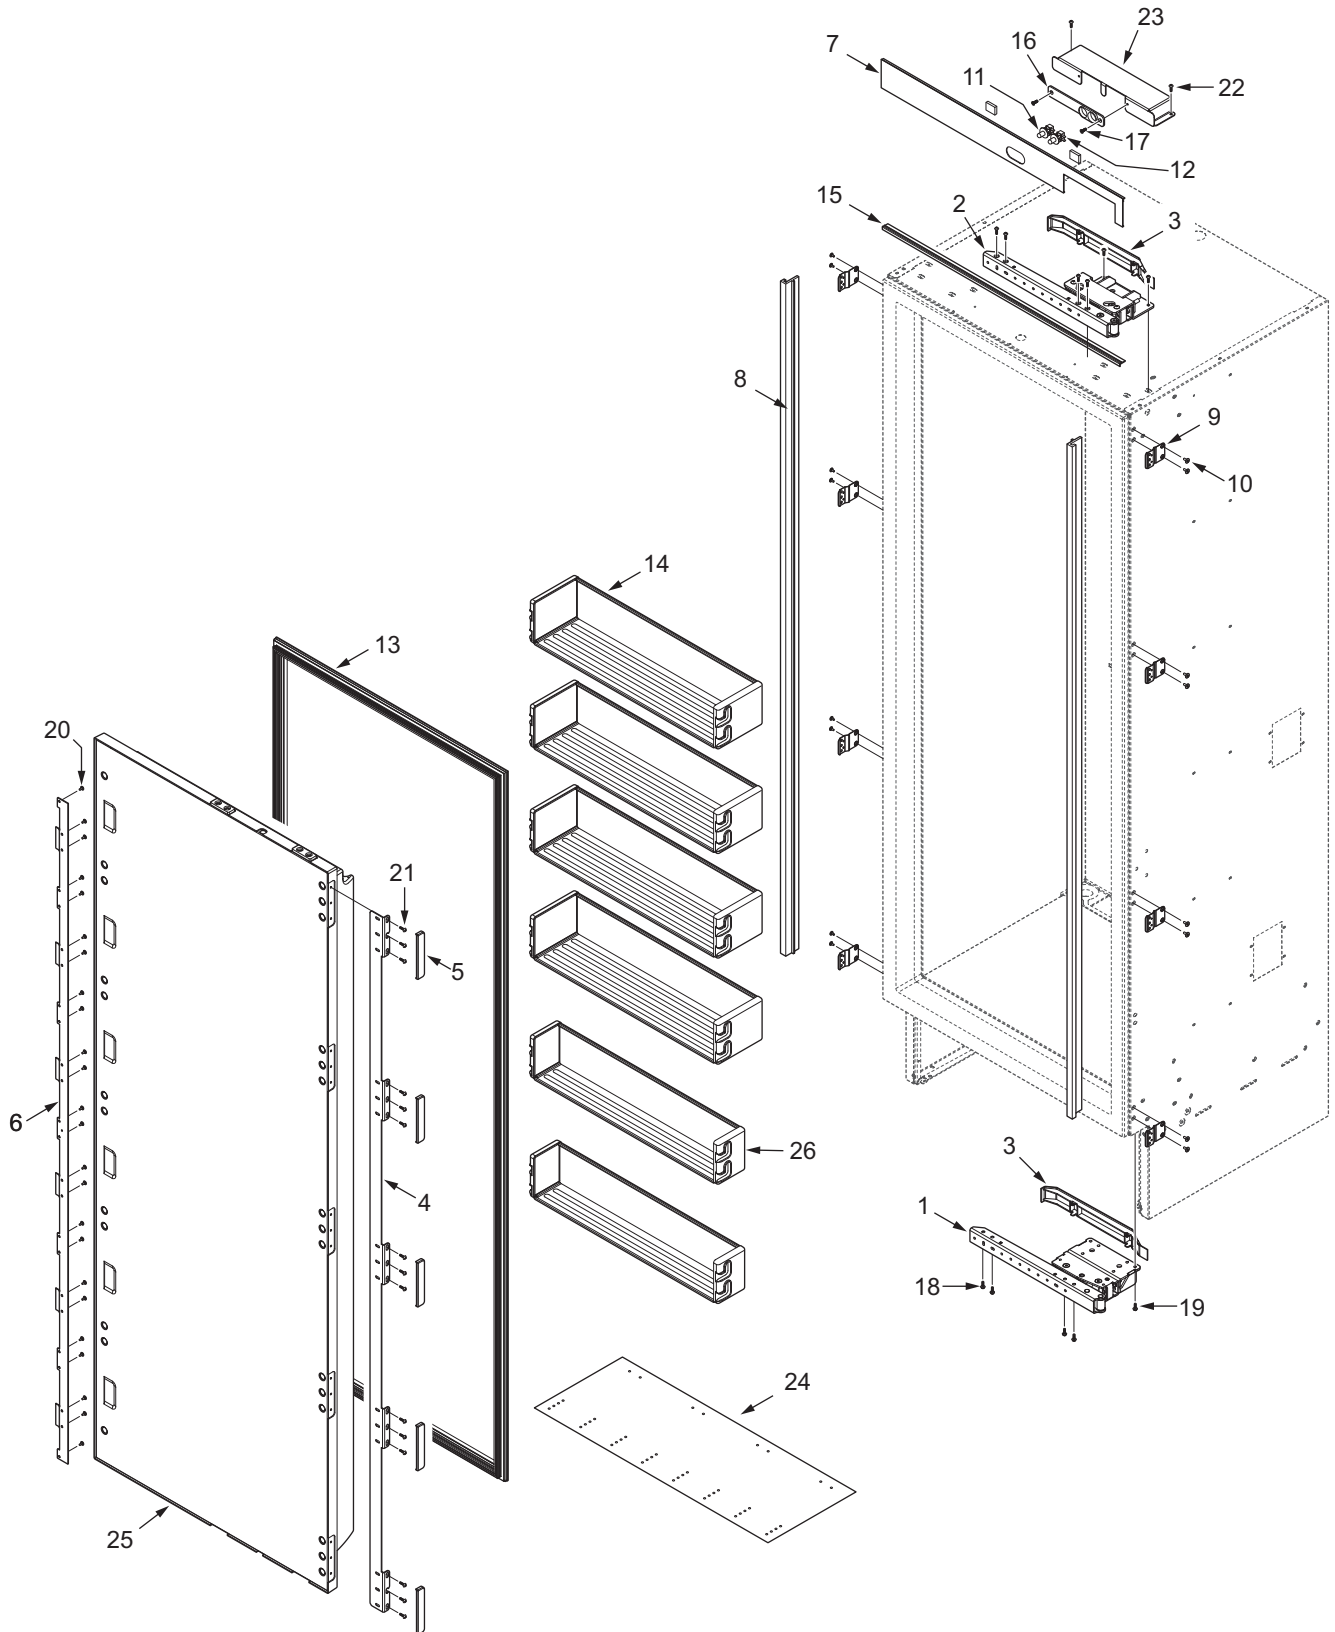

IC-27F DOOR & EXTERIOR VIEW

IC-27F DOOR & EXTERIOR PARTS LIST

<u>Ref #</u>	<u>Part #</u>	<u>Description</u>	<u>Ref #</u>	<u>Part #</u>	<u>Description</u>
1	7015120	Hinge Assy., Bottom LH Svce	13	7015147	Gasket, Door Svce
	7015121	Hinge Assy., Bottom RH Svce	14	7016218	Shelf Assy., Door Svce
2	7015126	Hinge Assy., Adjust Top RH Svce	15	4152070	Trim Assy, Top
	7015127	Hinge Assy., Adjust Top LH Svce	16	3450920	Bracket, Switch Mtg
3	3541300	Cover, Hinge	17	6200210	Screw, #8-32 x 1/2" Flat Head
4	7015129	Bracket, Panel Hinge Side Svce	18	7011247	Screw,#10-24 X 3/4 FL SKT HD,LOK
5	7015944	Cover, Panel Bracket Svce	19	6200780	Screw, #10-24 x 1/2" PH Hex Washer
6	7015134	Bracket, Panel Handle Side Svce	20	6200720	Screw, #8-18 x 1/2 PH Truss HD
7	7015138	Molding, Top RH Svce	21	6201500	Screw, #10X3/4 Drill PH Hex Wash
	7015139	Molding, Top LH Svce	22	6200010	Screw, #10-12 x 3/4" Pan HD
8	7015146	Molding, Side Svce	23	7016433	Enclosure, Switch Svce
9	7014676	Brackets & Screws Ref to Cab Svce	24	7015148	Template, Panel Drill Svce
10	6201180	Screw, Tapping, #8 x 1/2" PH FL HD	25	7015142	Door Assy, FRE RH Svce (Incl Gasket)
11	7004259	Switch, Fan Svce		7015143	Door Assy, FRE LH Svce (Incl Gasket)
12	7004257	Switch, Light Svce	26	7015133	Shelf Assy, Fre Lower Svce