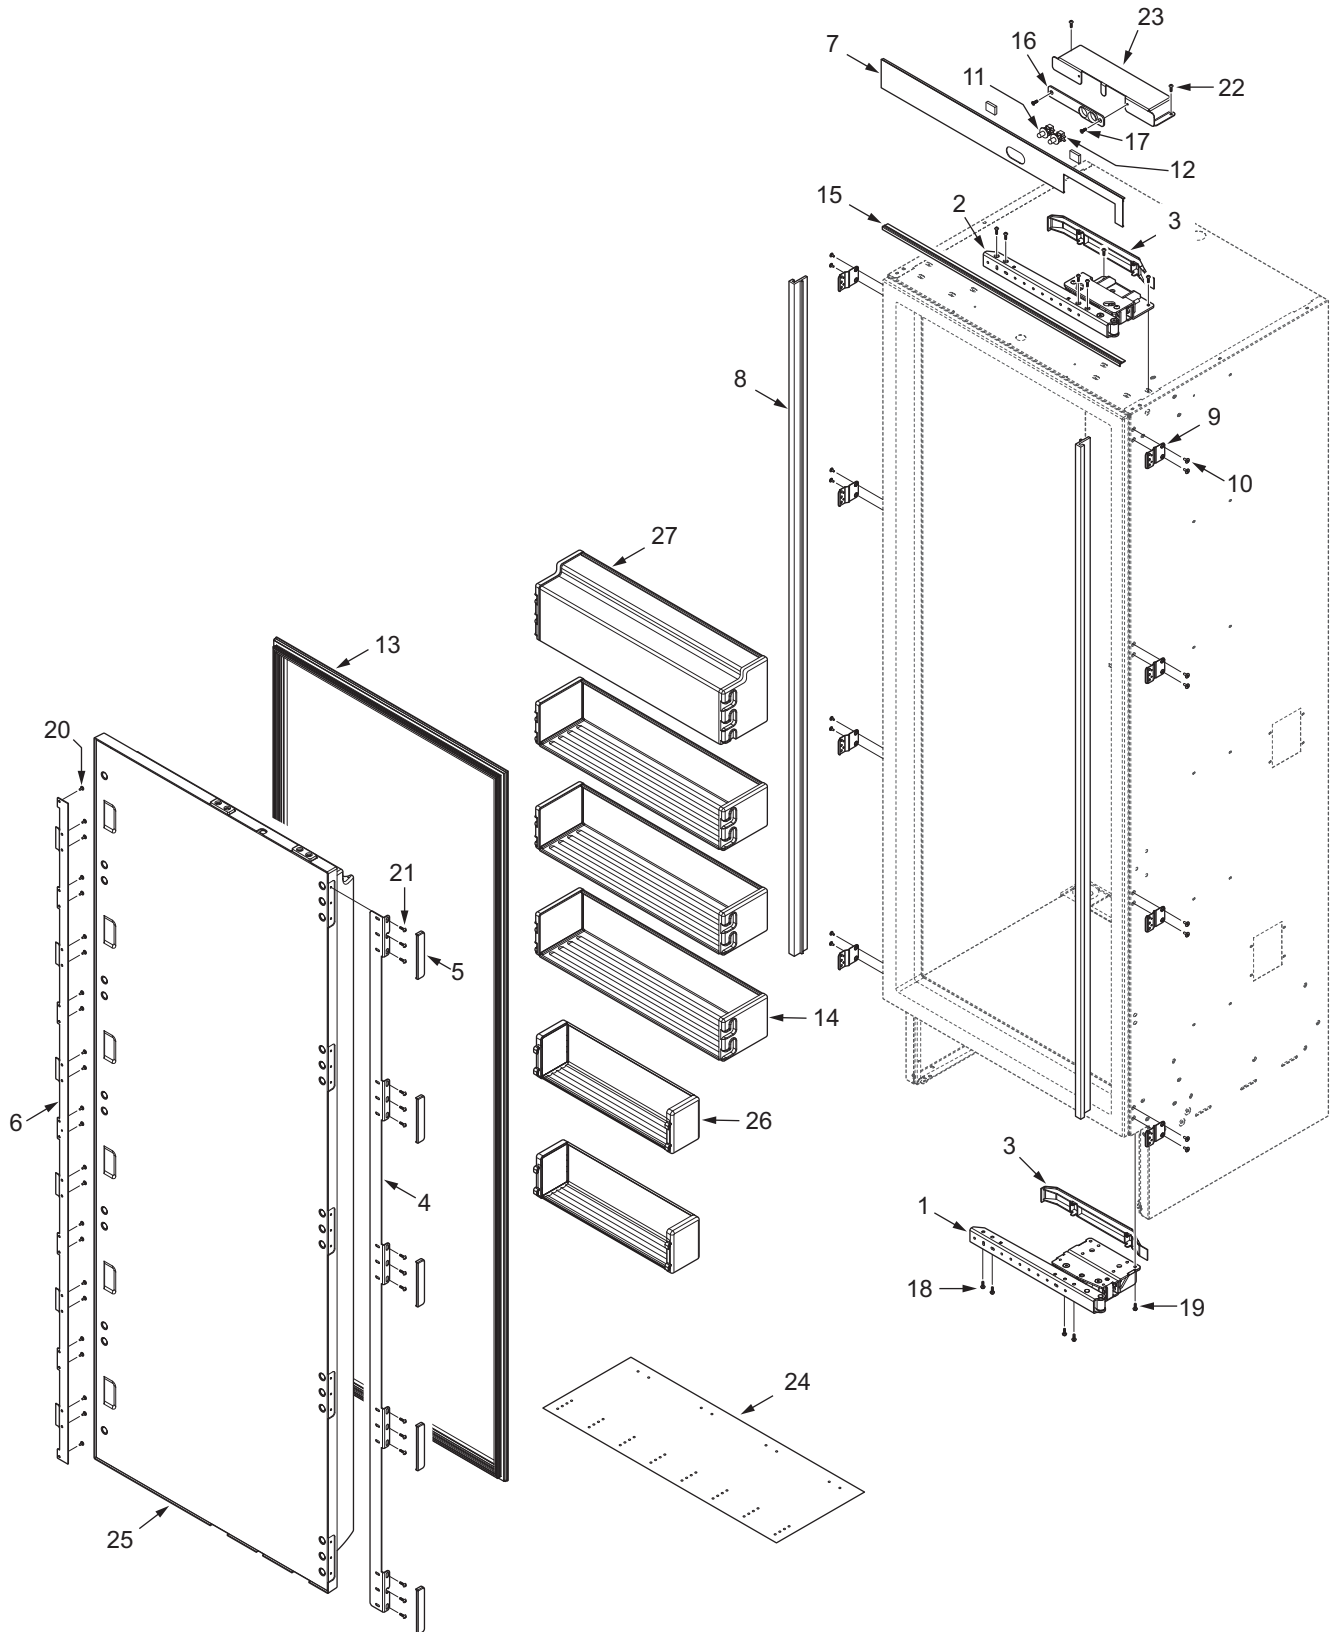

# IC-27 Integrated Column Parts Manual

IC-27R.....	2
IC-27F.....	8

**IC-27R DOOR & EXTERIOR VIEW**

### IC-27R DOOR & EXTERIOR PARTS LIST

<u>Ref #</u>	<u>Part #</u>	<u>Description</u>	<u>Ref #</u>	<u>Part #</u>	<u>Description</u>
1	7015120	Hinge Assy., Bottom LH Svce	13	7015147	Gasket, Door Svce
	7015121	Hinge Assy., Bottom RH Svce	14	7016218	Shelf Assy., Door Svce
2	7015126	Hinge Assy., Adjust Top RH Svce	15	4152070	Trim Assy, Top
	7015127	Hinge Assy., Adjust Top LH Svce	16	3450920	Bracket, Switch Mtg
3	3541300	Cover, Hinge	17	6200210	Screw, #8-32 x 1/2" Flat Head
4	7015129	Bracket, Panel Hinge Side Svce	18	7011247	Screw,#10-24 X 3/4 FL SKT HD,LOK
5	7015944	Cover, Panel Bracket Svce	19	6200780	Screw, #10-24 x 1/2" PH Hex Washer
6	7015134	Bracket, Panel Handle Side Svce	20	6200720	Screw, #8-18 x 1/2 PH Truss HD
7	7015138	Molding, Top RH Svce	21	6201500	Screw, #10X3/4 Drill PH Hex Wash
	7015139	Molding, Top LH Svce	22	6200010	Screw, #10-12 x 3/4" Pan HD
8	7015146	Molding, Side Svce	23	7016433	Enclosure, Switch Svce
9	7014676	Brackets & Screws Ref to Cab Svce	24	7015148	Template, Panel Drill Svce
10	6201180	Screw, Tapping, #8 x 1/2" PH FL HD	25	7015113	Door Assy., Ref. RH Svce (Incl Gasket)
11	7004259	Switch, Fan Svce		7015114	Door Assy., Ref. LH Svce (Incl Gasket)
12	7004257	Switch, Light Svce	26	7015130	Shelf Assy., Door Shallow Svce
			27	7016434	Compartment Assy, Dairy

**IC-27R INTERIOR VIEW**

**NOT PICTURED:**  
 42 Unit Wire Harness  
 43 Thermistor Wire Harness  
 44 Lights Wire Harness