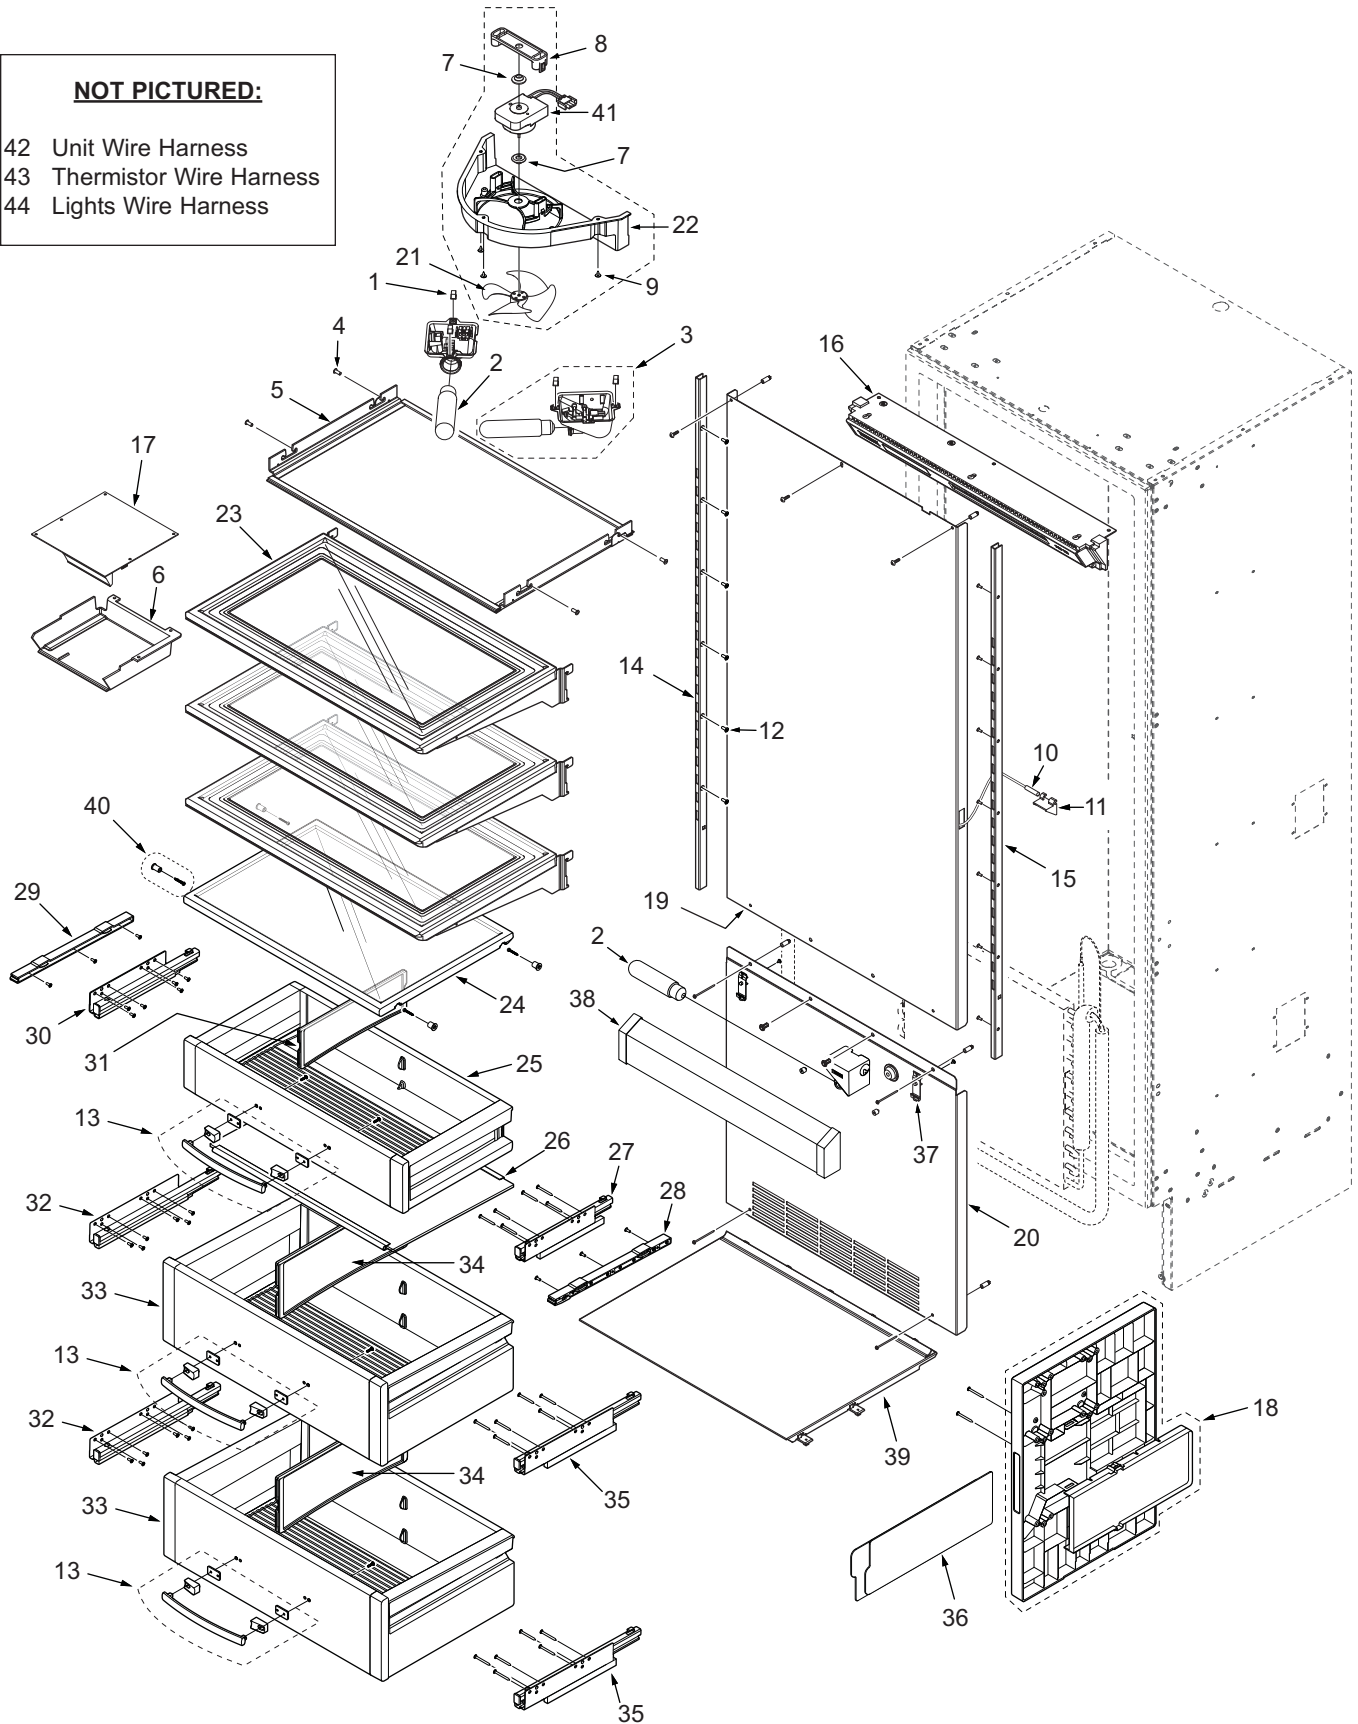

# IC-27 Integrated Column Parts Manual

IC-27R.....	2
IC-27F.....	8

**IC-27R DOOR & EXTERIOR VIEW**

### IC-27R DOOR & EXTERIOR PARTS LIST

<u>Ref #</u>	<u>Part #</u>	<u>Description</u>	<u>Ref #</u>	<u>Part #</u>	<u>Description</u>
1	7015120	Hinge Assy., Bottom LH Svce	13	7015147	Gasket, Door Svce
	7015121	Hinge Assy., Bottom RH Svce	14	7016218	Shelf Assy., Door Svce
2	7015126	Hinge Assy., Adjust Top RH Svce	15	4152070	Trim Assy, Top
	7015127	Hinge Assy., Adjust Top LH Svce	16	3450920	Bracket, Switch Mtg
3	3541300	Cover, Hinge	17	6200210	Screw, #8-32 x 1/2" Flat Head
4	7015129	Bracket, Panel Hinge Side Svce	18	7011247	Screw,#10-24 X 3/4 FL SKT HD,LOK
5	7015944	Cover, Panel Bracket Svce	19	6200780	Screw, #10-24 x 1/2" PH Hex Washer
6	7015134	Bracket, Panel Handle Side Svce	20	6200720	Screw, #8-18 x 1/2 PH Truss HD
7	7015138	Molding, Top RH Svce	21	6201500	Screw, #10X3/4 Drill PH Hex Wash
	7015139	Molding, Top LH Svce	22	6200010	Screw, #10-12 x 3/4" Pan HD
8	7015146	Molding, Side Svce	23	7016433	Enclosure, Switch Svce
9	7014676	Brackets & Screws Ref to Cab Svce	24	7015148	Template, Panel Drill Svce
10	6201180	Screw, Tapping, #8 x 1/2" PH FL HD	25	7015113	Door Assy., Ref. RH Svce (Incl Gasket)
11	7004259	Switch, Fan Svce		7015114	Door Assy., Ref. LH Svce (Incl Gasket)
12	7004257	Switch, Light Svce	26	7015130	Shelf Assy., Door Shallow Svce
			27	7016434	Compartment Assy, Dairy

**IC-27R INTERIOR VIEW**

**NOT PICTURED:**  
 42 Unit Wire Harness  
 43 Thermistor Wire Harness  
 44 Lights Wire Harness