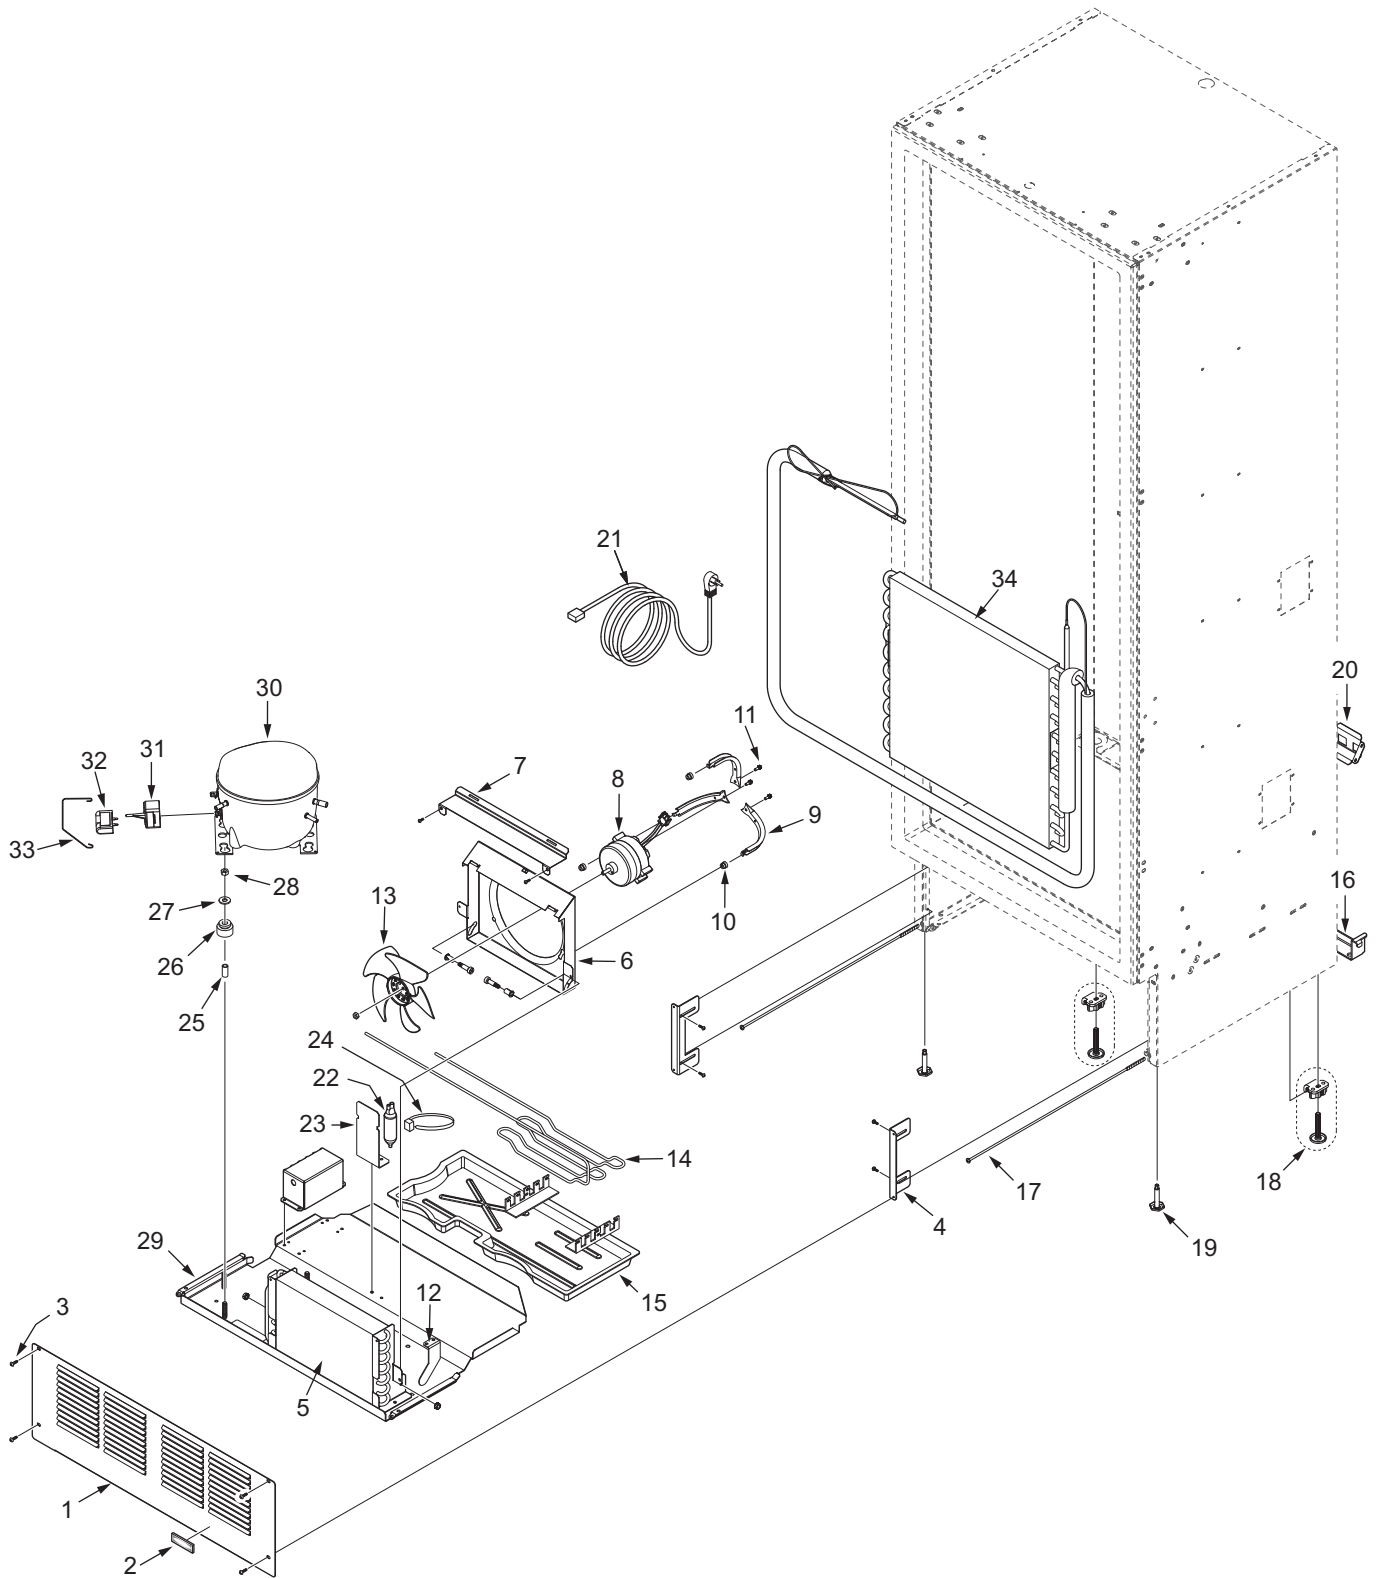

IC-27R TRAY AND SEALED SYSTEM VIEW

IC-27R TRAY AND SEALED SYSTEM PARTS LIST

<u>Ref #</u>	<u>Part #</u>	<u>Description</u>	<u>Ref #</u>	<u>Part #</u>	<u>Description</u>
1	7015140	Kickplate Assy., RH Svce	18	4202000	Rear Leveler Assembly
	7015141	Kickplate Assy., LH Svce	19	3570060	Bolt, Leveler 3/8-16X2-1/8
2	7014692	Nameplate Svce	20	7016437	Cover , Power Inlet Svce
3	6200050	Screw, #10-12 x 1/2" Pan HD (Black)	21	7002603	Cord,Power Svce
4	7016435	Kickplate, Bracket	22	7006964	Drier, High Side Svce
5	7015870	Condenser, Svce	23	7005783	Bracket,Drier Svce
6	7015867	Shroud, Condenser Svce	24	6120170	Locking Cable Tie, Red, 11-1/2"
7	7015865	Condenser, Air Guide Svce	25	6160070	Sleeve, 5/16 x 7/16 x 7/8"
8	7006413	Motor,Cond Fan Svce	26	3150170	Rubber Grommet, Large, 15/16"
9	7011248	Bracket,Cond Fan Motor Svce	27	6240050	Washer, Flat 5/16"
10	3220360	Grommet, Mtg Brkt	28	6150220	Nut, 5/16-18 Hex Zinc
11	6201580	Screw,#8-36 X 1/2 Nylon Patch	29	NA	Unit Tray (Contact Factory)
12	7015872	Bumper, Shroud Svce	30	7006959	Compressor Assy, EMU30HSC Svce
13	7011465	Fan Blade,Condenser Svce	31	7006962	Electricals,EMU30HSC Svce
14	7015869	Heater, Drain Pan Svce	32	7005578	Capacitor, 12Mf Svce
15	7014011	Drain Pan,Svce	33	7005579	Term Cvr Spring,EGZ80 Svce
16	7010033	Bracket,Anti-Tip Svce	34	7015876	Evap. Assy, REF Svce (Incl Heat-X)
17	7016436	Rod, Adjusting, Svce		7015877	Evap, REF Svce