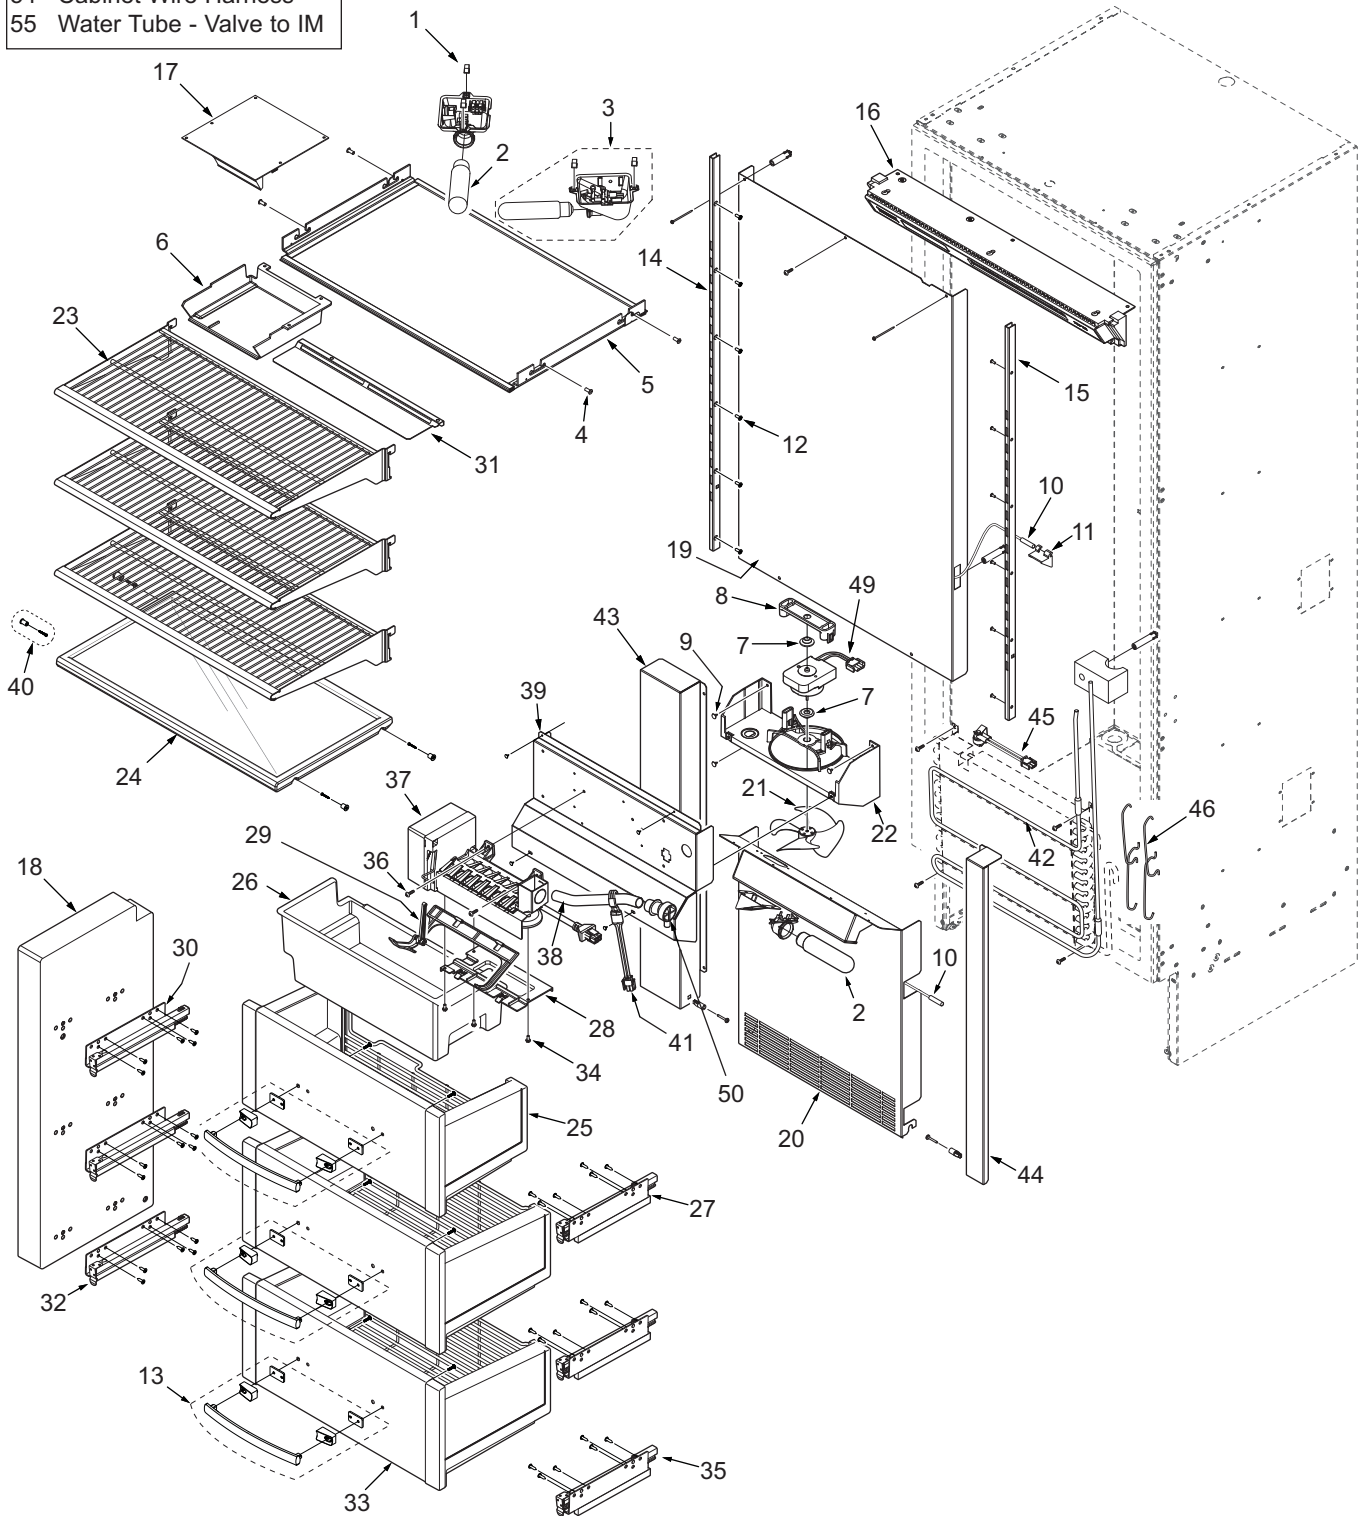

## IC-27R TRAY AND SEALED SYSTEM PARTS LIST

<u>Ref #</u>	<u>Part #</u>	<u>Description</u>	<u>Ref #</u>	<u>Part #</u>	<u>Description</u>
1	7015140	Kickplate Assy., RH Svce	18	4202000	Rear Leveler Assembly
	7015141	Kickplate Assy., LH Svce	19	3570060	Bolt, Leveler 3/8-16X2-1/8
2	7014692	Nameplate Svce	20	7016437	Cover , Power Inlet Svce
3	6200050	Screw, #10-12 x 1/2" Pan HD (Black)	21	7002603	Cord,Power Svce
4	7016435	Kickplate, Bracket	22	7006964	Drier, High Side Svce
5	7015870	Condenser, Svce	23	7005783	Bracket,Drier Svce
6	7015867	Shroud, Condenser Svce	24	6120170	Locking Cable Tie, Red, 11-1/2"
7	7015865	Condenser, Air Guide Svce	25	6160070	Sleeve, 5/16 x 7/16 x 7/8"
8	7006413	Motor,Cond Fan Svce	26	3150170	Rubber Grommet, Large, 15/16"
9	7011248	Bracket,Cond Fan Motor Svce	27	6240050	Washer, Flat 5/16"
10	3220360	Grommet, Mtg Brkt	28	6150220	Nut, 5/16-18 Hex Zinc
11	6201580	Screw,#8-36 X 1/2 Nylon Patch	29	NA	Unit Tray (Contact Factory)
12	7015872	Bumper, Shroud Svce	30	7006959	Compressor Assy, EMU30HSC Svce
13	7011465	Fan Blade,Condenser Svce	31	7006962	Electricals,EMU30HSC Svce
14	7015869	Heater, Drain Pan Svce	32	7005578	Capacitor, 12Mf Svce
15	7014011	Drain Pan,Svce	33	7005579	Term Cvr Spring,EGZ80 Svce
16	7010033	Bracket,Anti-Tip Svce	34	7015876	Evap. Assy, REF Svce (Incl Heat-X)
17	7016436	Rod, Adjusting, Svce		7015877	Evap, REF Svce

**IC-27F DOOR & EXTERIOR VIEW**

**IC-27F INTERIOR VIEW**

**NOT PICTURED:**

- 51 Thermistor Wire Harness
- 52 Unit Wire Harness
- 53 Icemaker Wire Harness
- 54 Cabinet Wire Harness
- 55 Water Tube - Valve to IM