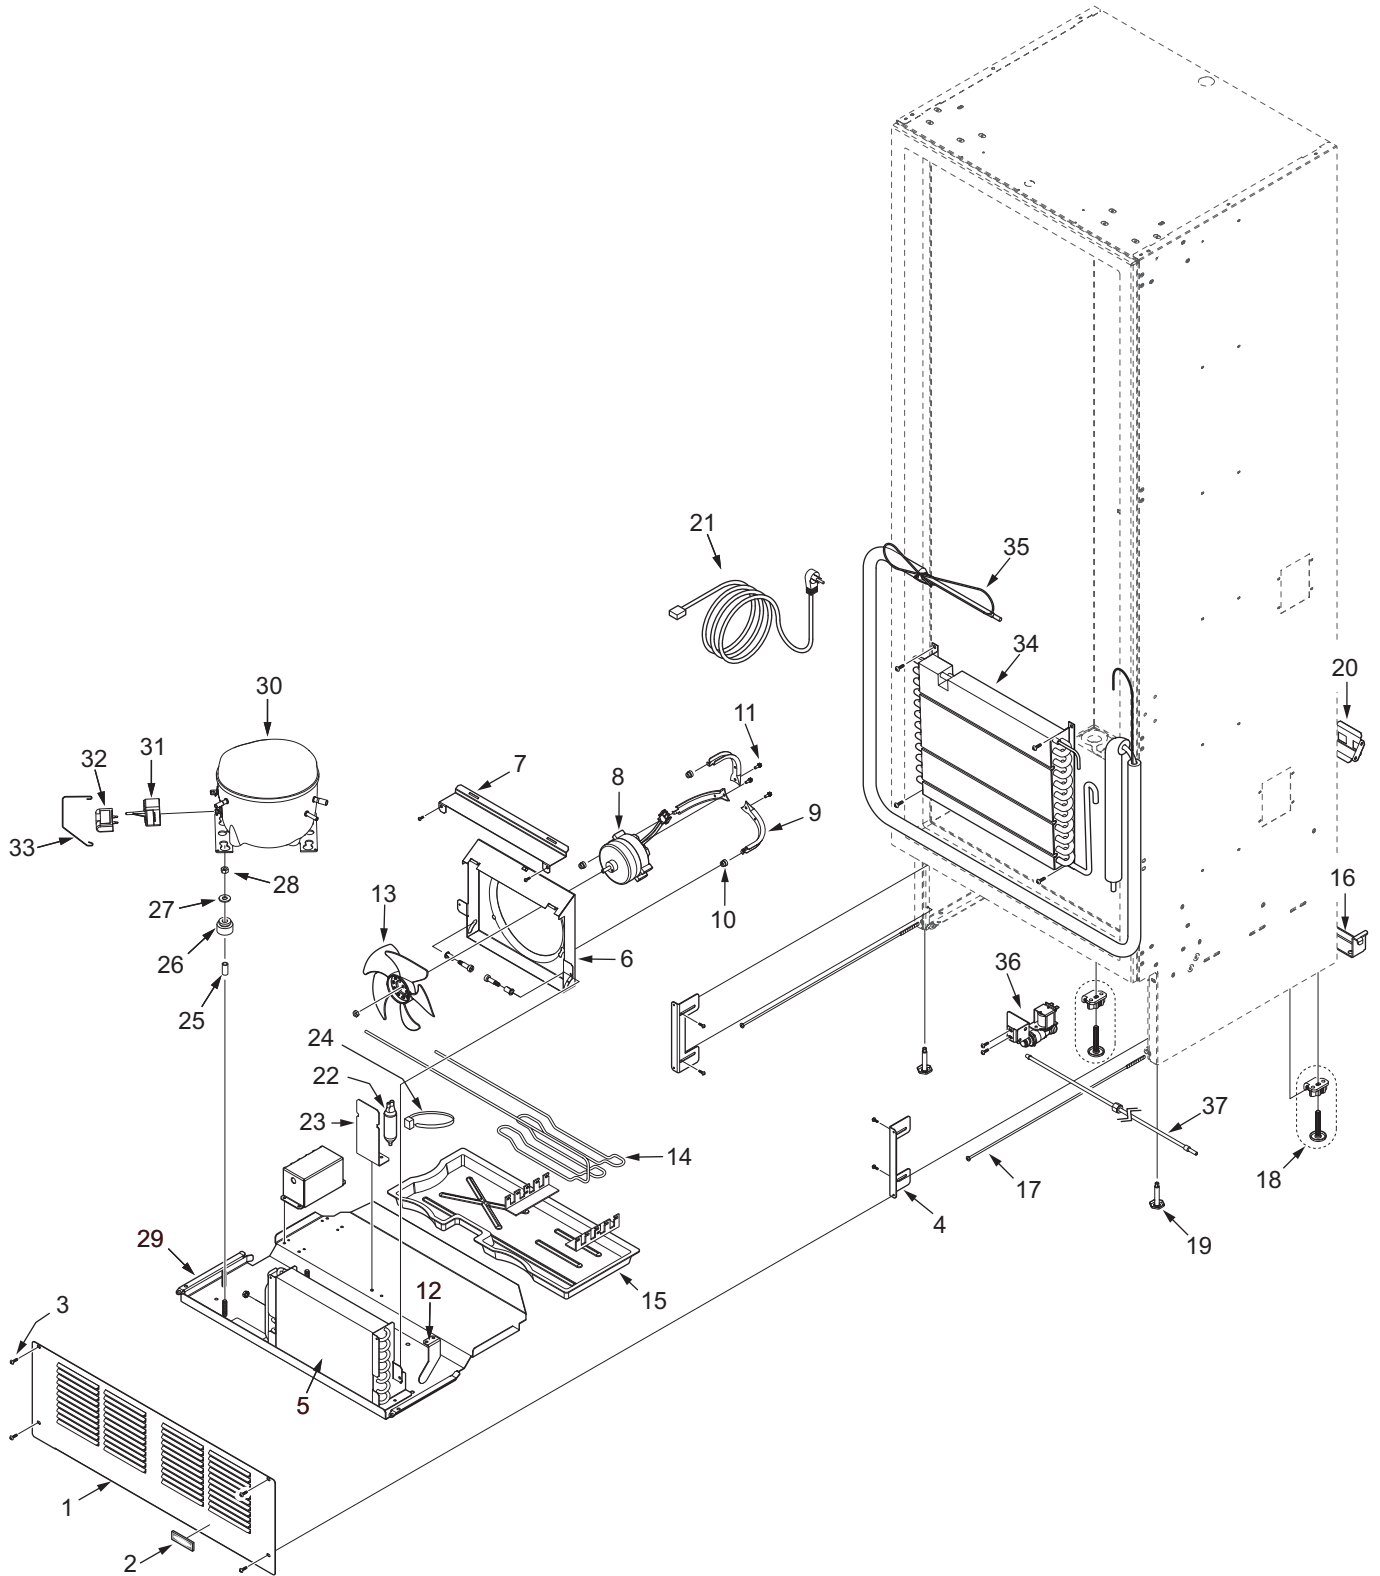

## IC-27F DOOR & EXTERIOR PARTS LIST

<u>Ref #</u>	<u>Part #</u>	<u>Description</u>	<u>Ref #</u>	<u>Part #</u>	<u>Description</u>
1	7015120	Hinge Assy., Bottom LH Svce	13	7015147	Gasket, Door Svce
	7015121	Hinge Assy., Bottom RH Svce	14	7016218	Shelf Assy., Door Svce
2	7015126	Hinge Assy., Adjust Top RH Svce	15	4152070	Trim Assy, Top
	7015127	Hinge Assy., Adjust Top LH Svce	16	3450920	Bracket, Switch Mtg
3	3541300	Cover, Hinge	17	6200210	Screw, #8-32 x 1/2" Flat Head
4	7015129	Bracket, Panel Hinge Side Svce	18	7011247	Screw,#10-24 X 3/4 FL SKT HD,LOK
5	7015944	Cover, Panel Bracket Svce	19	6200780	Screw, #10-24 x 1/2" PH Hex Washer
6	7015134	Bracket, Panel Handle Side Svce	20	6200720	Screw, #8-18 x 1/2 PH Truss HD
7	7015138	Molding, Top RH Svce	21	6201500	Screw, #10X3/4 Drill PH Hex Wash
	7015139	Molding, Top LH Svce	22	6200010	Screw, #10-12 x 3/4" Pan HD
8	7015146	Molding, Side Svce	23	7016433	Enclosure, Switch Svce
9	7014676	Brackets & Screws Ref to Cab Svce	24	7015148	Template, Panel Drill Svce
10	6201180	Screw, Tapping, #8 x 1/2" PH FL HD	25	7015142	Door Assy, FRE RH Svce (Incl Gasket)
11	7004259	Switch, Fan Svce		7015143	Door Assy, FRE LH Svce (Incl Gasket)
12	7004257	Switch, Light Svce	26	7015133	Shelf Assy, Fre Lower Svce

**IC-27F INTERIOR VIEW**

**NOT PICTURED:**

- 51 Thermistor Wire Harness
- 52 Unit Wire Harness
- 53 Icemaker Wire Harness
- 54 Cabinet Wire Harness
- 55 Water Tube - Valve to IM

**IC-27F TRAY AND SEALED SYSTEM VIEW**