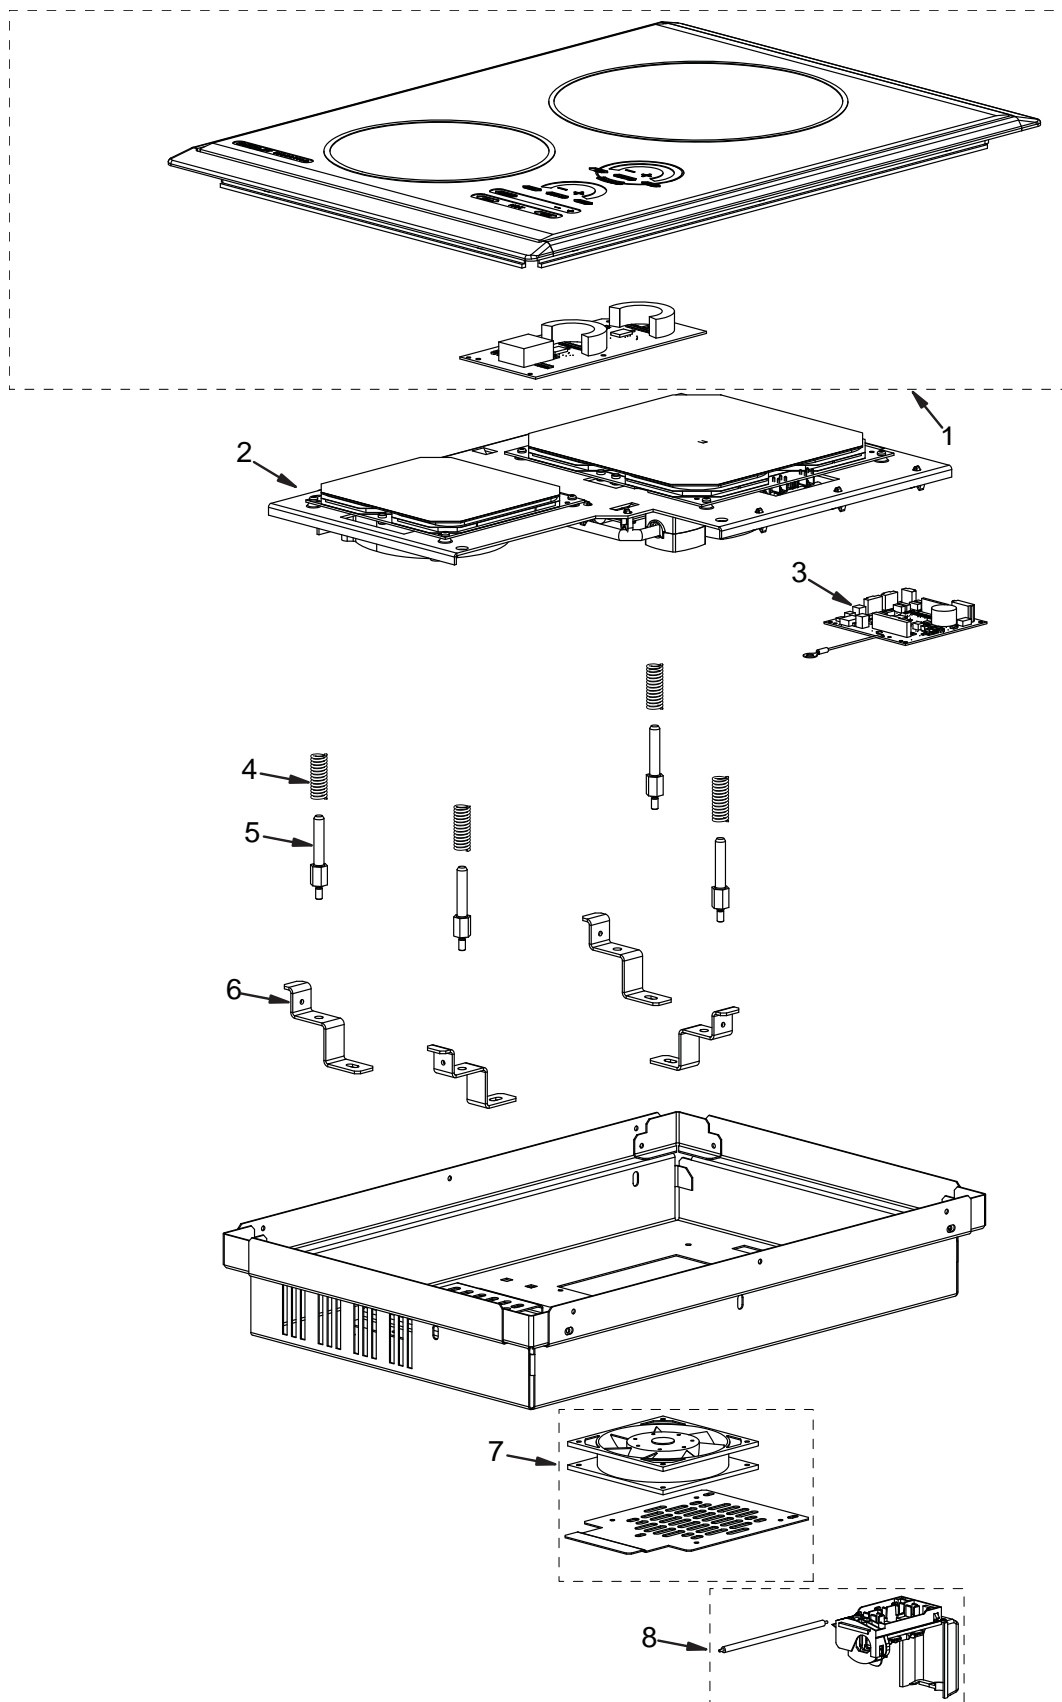

CT Induction Cooktop Parts Manual

CT15I	2
CT30I	4
CT36I	6

CT15I PARTS LIST

Ref #	Part #	Description
1	811095	Glass and Keypad Assy. - Induction 15
2	811098	Generator Assy, 2-Hob - Induction 15
3	811102	Control PCB Assy. - Induction (Com Board)
4	811109	Spring (Support)
5	811110	Pin (Mounting)
6	811108	Pin Holder Bracket
7	811103	Fan Assembly
8	811104	Terminal Box and Grnd Wire (International Only)

Not Shown

Part #	Description
811105	Main Wiring Harness Control Board to Generator & Fan
811107	14 Pin Harness (Control Board to Keypad)
811111	CT15I Terminal Block Wiring Harness
811746	Cooktop Fastener/Hardware Kit

CT15I EXPLODED VIEW

CT30I & CT30IU PARTS LIST

Ref #	Part #	Description
1	811096	Glass and Keypad Assy. (Framed) - Induction 30
	812915	Glass and Keypad Assy. (Unframed) - Induction 30
2	811099	Generator Assy, 4-Hob - Induction 30
3	811102	Control PCB Assy. - Induction (Com Board)
4	811109	Spring (Support)
5	811110	Pin (Mounting)
6	811108	Pin Holder Bracket
7	811103	Fan Assembly
8	811104	Terminal Box and Grnd Wire (International Only)

Not Shown

Part #	Description
811514	Main Wiring Harness Control Board to Generator & Fan
811107	14 Pin Harness (Control Board to Keypad)
811112	CT30I Terminal Block Wiring Harness & Box (2 required)
811746	Cooktop Fastener/Hardware Kit