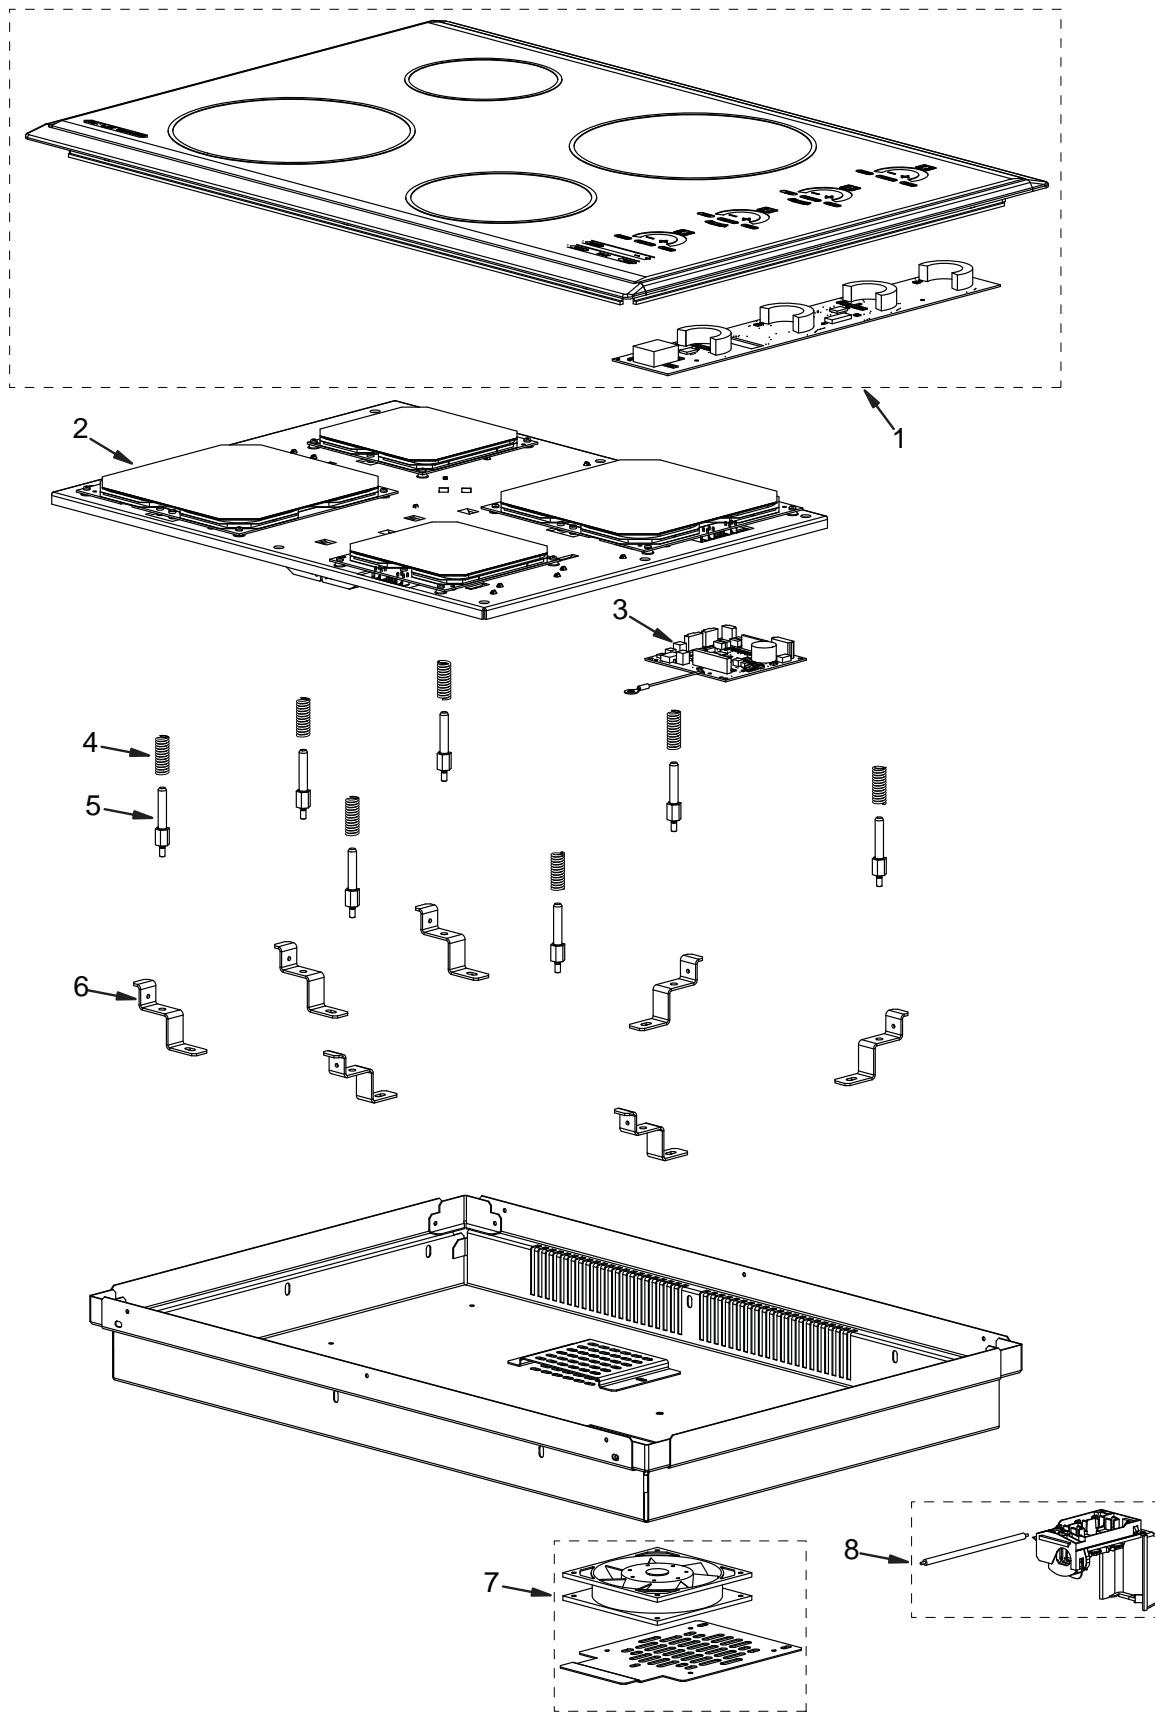

CT30I & CT30IU PARTS LIST

Ref #	Part #	Description
1	811096	Glass and Keypad Assy. (Framed) - Induction 30
	812915	Glass and Keypad Assy. (Unframed) - Induction 30
2	811099	Generator Assy, 4-Hob - Induction 30
3	811102	Control PCB Assy. - Induction (Com Board)
4	811109	Spring (Support)
5	811110	Pin (Mounting)
6	811108	Pin Holder Bracket
7	811103	Fan Assembly
8	811104	Terminal Box and Grnd Wire (International Only)

Not Shown

Part #	Description
811514	Main Wiring Harness Control Board to Generator & Fan
811107	14 Pin Harness (Control Board to Keypad)
811112	CT30I Terminal Block Wiring Harness & Box (2 required)
811746	Cooktop Fastener/Hardware Kit

CT30I & CT30IU EXPLODED VIEW