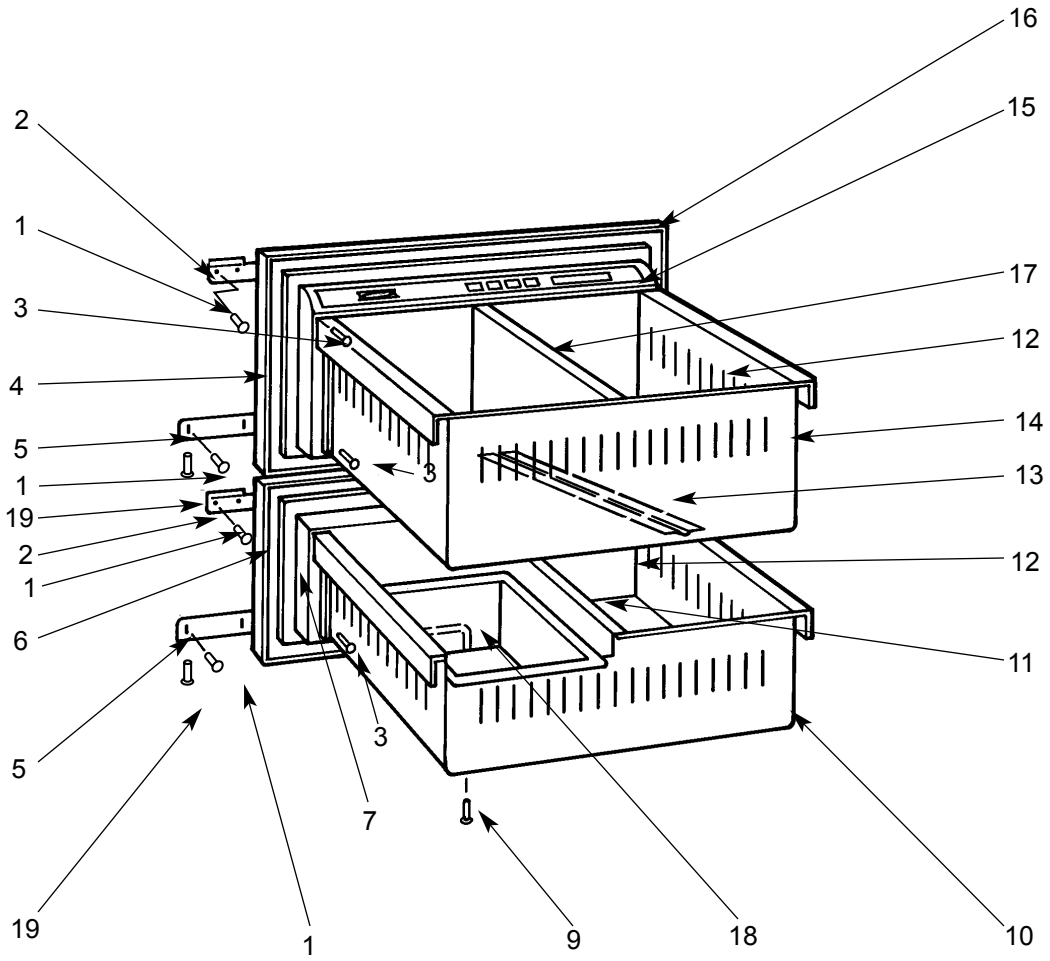

700BF/I DOOR VIEW