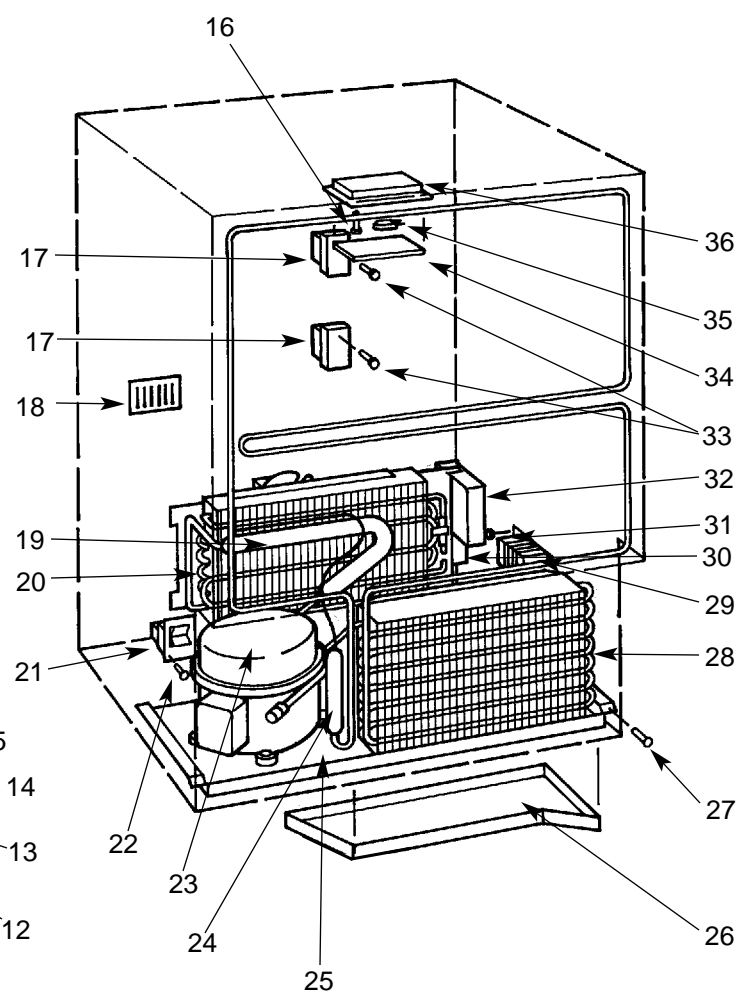

700BR SYSTEM VIEW

Condenser Fan

Evaporator Fan

Compressor

700BF/I DOOR VIEW

- | | | | |
|-------------|---------------------------------|-------------|------------------------------------|
| 1. 6200720 | Screw, #8-18 x 1/2 PH Truss HD. | 11. 3601420 | Lower Drawer Divider |
| 2. 0183580 | Drawer Panel Bracket, Upper | 12. 4202020 | Drawer Tub Seal |
| 3. 6200110 | Screw, #10-12 x 5/8 Truss SS | 13. 4202060 | Upper Drawer Wire Channel |
| 4. 3211520 | Upper Drawer Gasket | 14. 4131770 | Upper Drawer Tub |
| 5. 0183590 | Drawer Panel Bracket, Lower | 15. 4202030 | Drawer Control Panel Assy. |
| 6. 4131750 | Lower Drawer Front Assy. | 16. 4131730 | Upper Drawer Front Assy. |
| 7. 3211540 | Lower Drawer Gasket | 17. 3601340 | Upper Drawer Divider |
| 8. 3412080 | Ice Bucket | 18. 3511040 | Plastic 3" Wire Pull |
| 9. 6200080 | Screw, #8-15 x 1/2 Truss HD | 19. 6200780 | Screw, #10-24 x 1/2 PH
Truss HD |
| 10. 4131800 | Lower Drawer Tub | | |