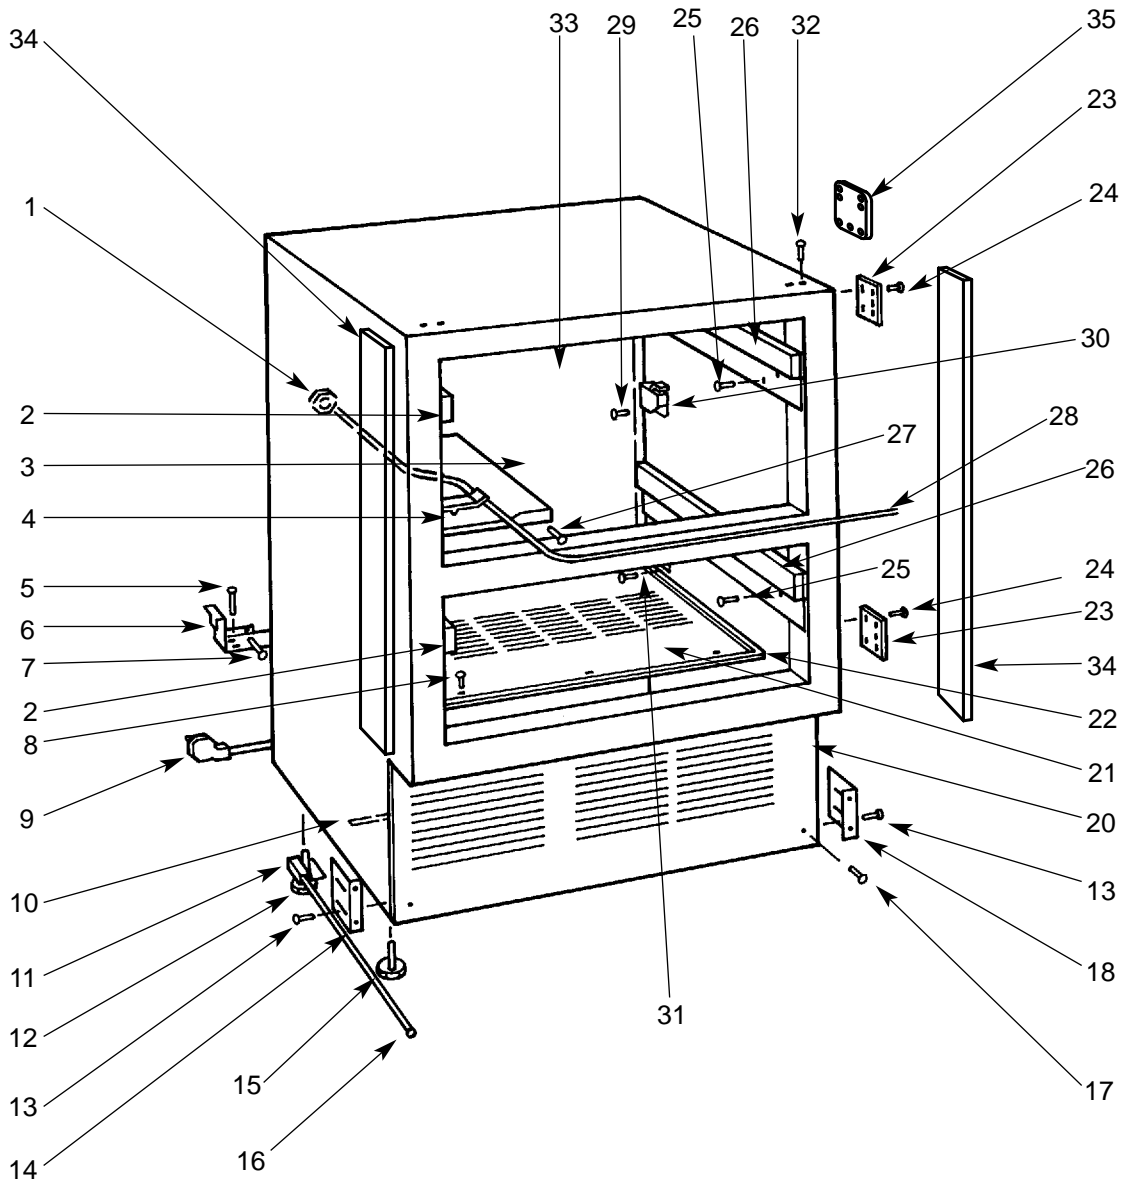

700BF/I COSMETIC VIEW