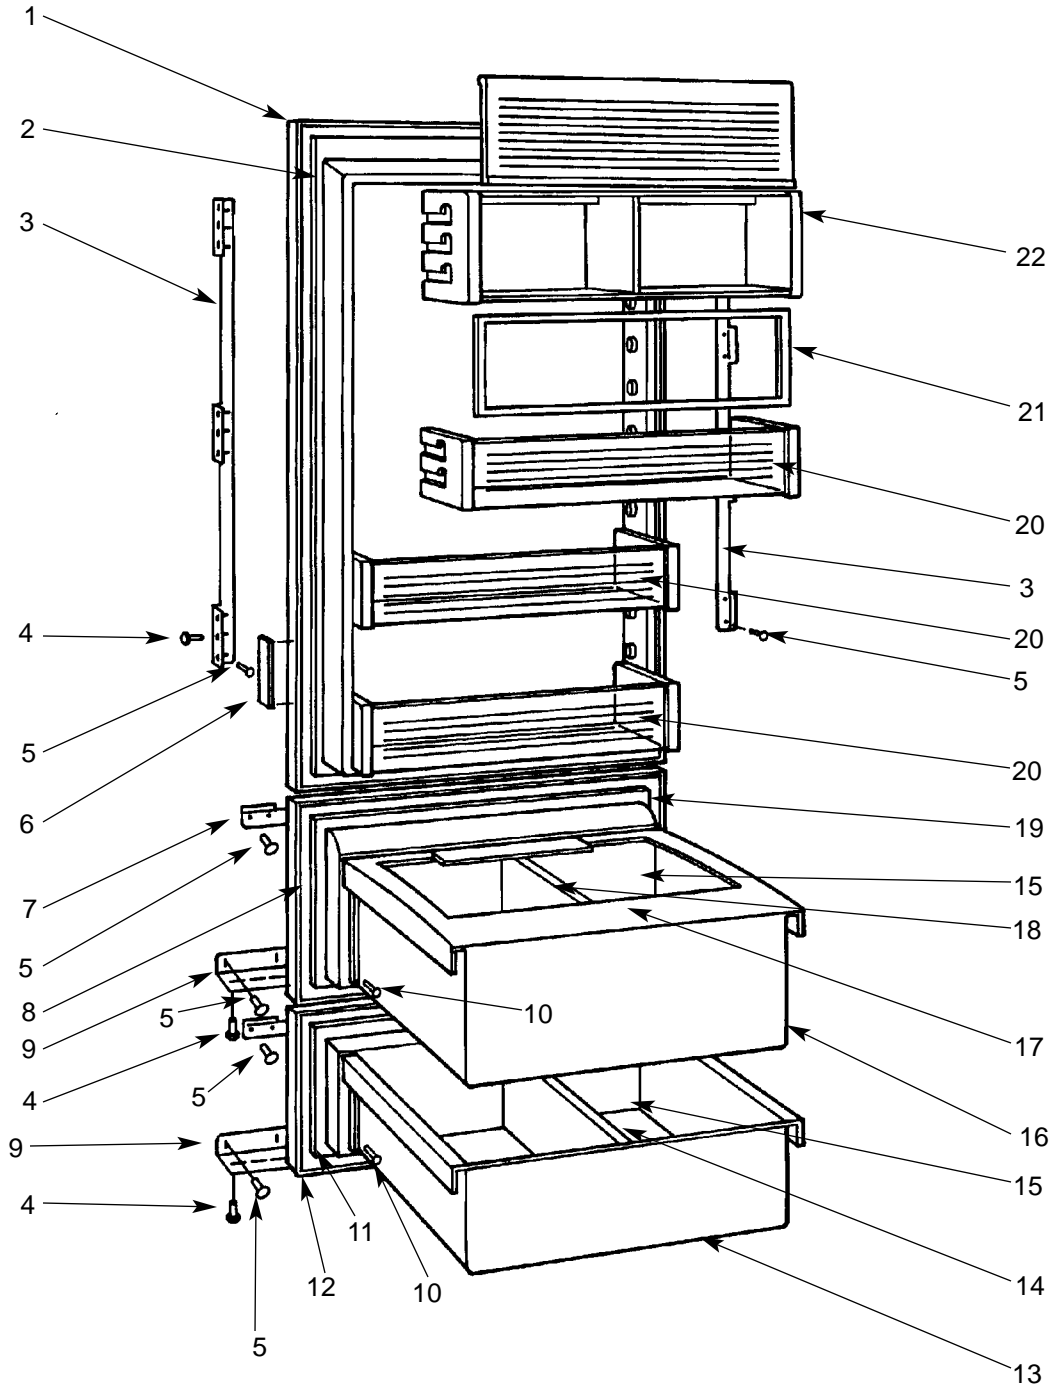

700TR DOOR VIEW

700TR DOOR VIEW

1.	7003704	Upper Control Panel Assy.	29.	3412220	Divider Support
2.	4202100	Light Diffuser (NLA)	30.	6200110	Screw, #10-12 x 5/8 Truss HD
3.	3211590	Duct Divider-Top L Shape	31.	3541020	Drawer Closer
4.	3412032	Drawer Slide-Left Side	32.	4151580	Lower Air Duct Assy.
	1228600	Drawer Mount Extrusion	33.	6201140	Screw, #1/4-20 x 1/2 Sem
5.	3211600	Duct Divider - Vertical	34.	3541050	Hinge Cover
6.	6110620	Wedge Anchor, 3/8-16 x 3-3/4	35.	3541041	Lower Hinge Assy., RH
7.	0167550	Anti-Tip Bracket		3541042	Lower Hinge Assy., LH
8.	6201190	Screw, #12 x 2 1/2 PH Pan Hd	36.	4181320	Lower Glass Tray
9.	0167640	Evaporator Sump Cover	37.	6200710	Screw, #8-18 x 1/2 PH SS
10.	4323540	Power Cord	38.	3601411	Shelf Ladder, Right Side
11.	4323540	Power Cord Retractor		3601412	Shelf Ladder, Left Side
12.	4202000	Leveler Assembly	39.	4181300	Roll-Out Deli Basket, 4"
13.	3570070	Leveler Bolt, Rear	40.	4181291	Roll-Out Deli Shelf Assy., RH
14.	6200780	Screw, #10-24 x 1/2 PH Hex		4181292	Roll-Out Deli Shelf Assy., LH
15.	0167662	Kickplate Bracket, Left Side	41.	3601390	Glass Shelf Assembly
16.	3570060	Leveler Bolt, Front	42.	4151600	Upper Air Duct Assy.
17.	3421500	Leveler Rod	43.	3412270	Egg Tray
18.	6200050	Screw, #10-12 x 1/2 Pan HD		3412280	Egg Tray Cover
19.	0167661	Kickplate Bracket, Right Side		4131810	Egg Tray w/Cover
21.	3530430	Kickplate	44.	6200700	Screw, #6-20 x 5/8 PH FL HD
22.	3211491	Sump Cover Seal, Right Side	45.	3541031	Upper Hinge Assy., RH
	3211492	Sump Cover Seal, Left Side		3541032	Upper Hinge Assy., LH
	3211493	Sump Cover Seal, Rear	46.	6200780	Screw, #10-24 x 1/2 PH Hex
23.	6200080	Screw, #8-15 x 1/2 Truss HD	47.	6110610	Screw, #10-24 x 3/4 FL Socket
24.	3421510	Bracket, Unit to Cabinet	48.	0167580	Top Molding Bracket
	3421460	Bracket, Unit to Unit	49.	3450760	Dual Lock Fastener
25.	6200720	Screw #8-18 x 1/2 PH Truss HD	50.	3516001	Top Molding - RH
26.	6201140	Screw, #1/4 20 x 1/2 Sems		3516002	Top Molding - LH
27.	3412031	Drawer Slide, Right Side	51.	6200080	Screw, #8-15 x 1/2 Truss Hd.
	1228600	Drawer Mount Extrusion	52.	3516010	Side Molding
28.	4151550	Lower Mullion Divider Assy.	---	3580170	Nameplate (not shown)