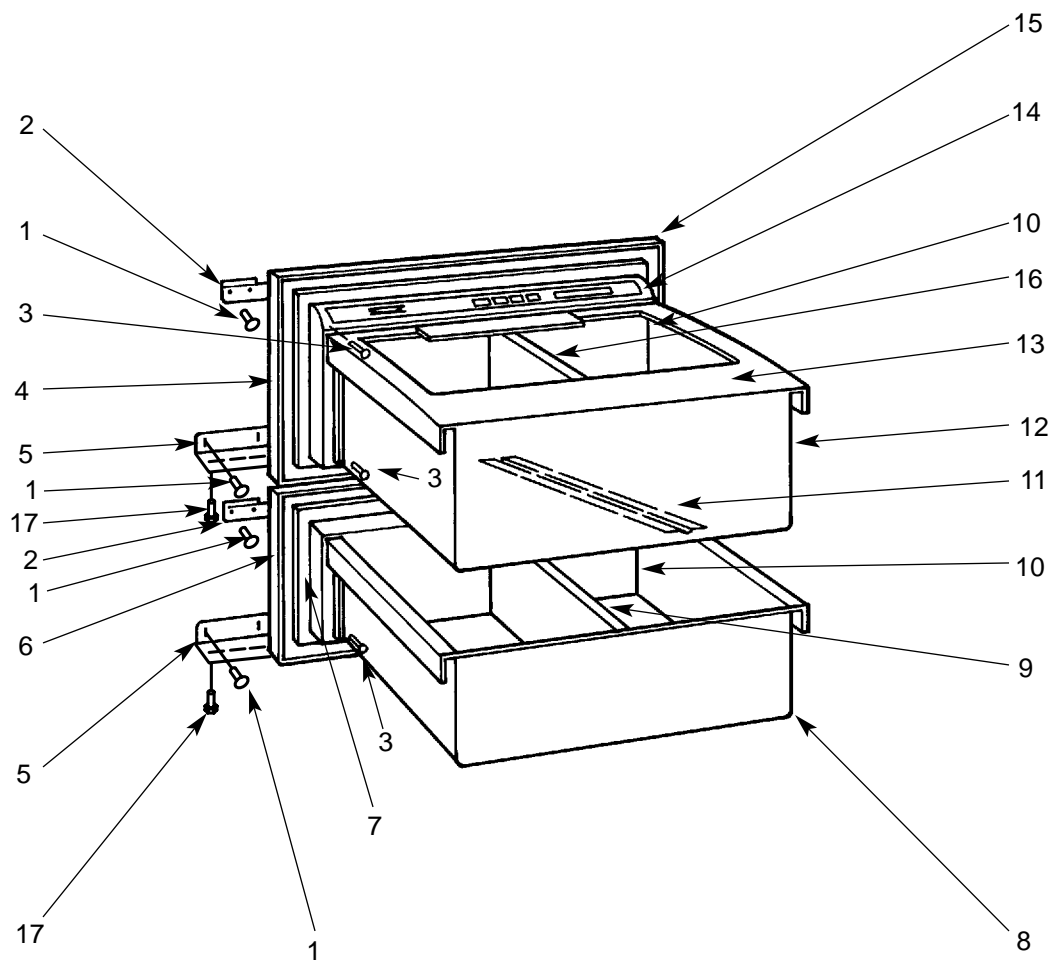

700BR DOOR VIEW