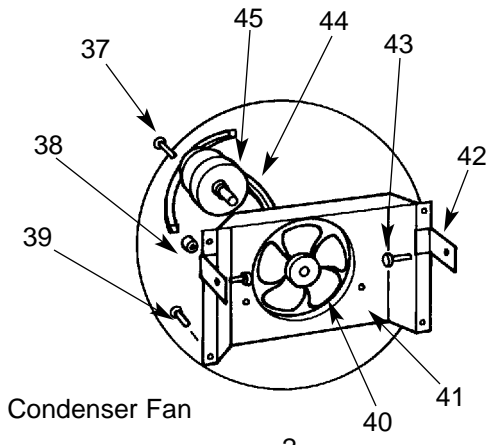

700BR SYSTEM VIEW