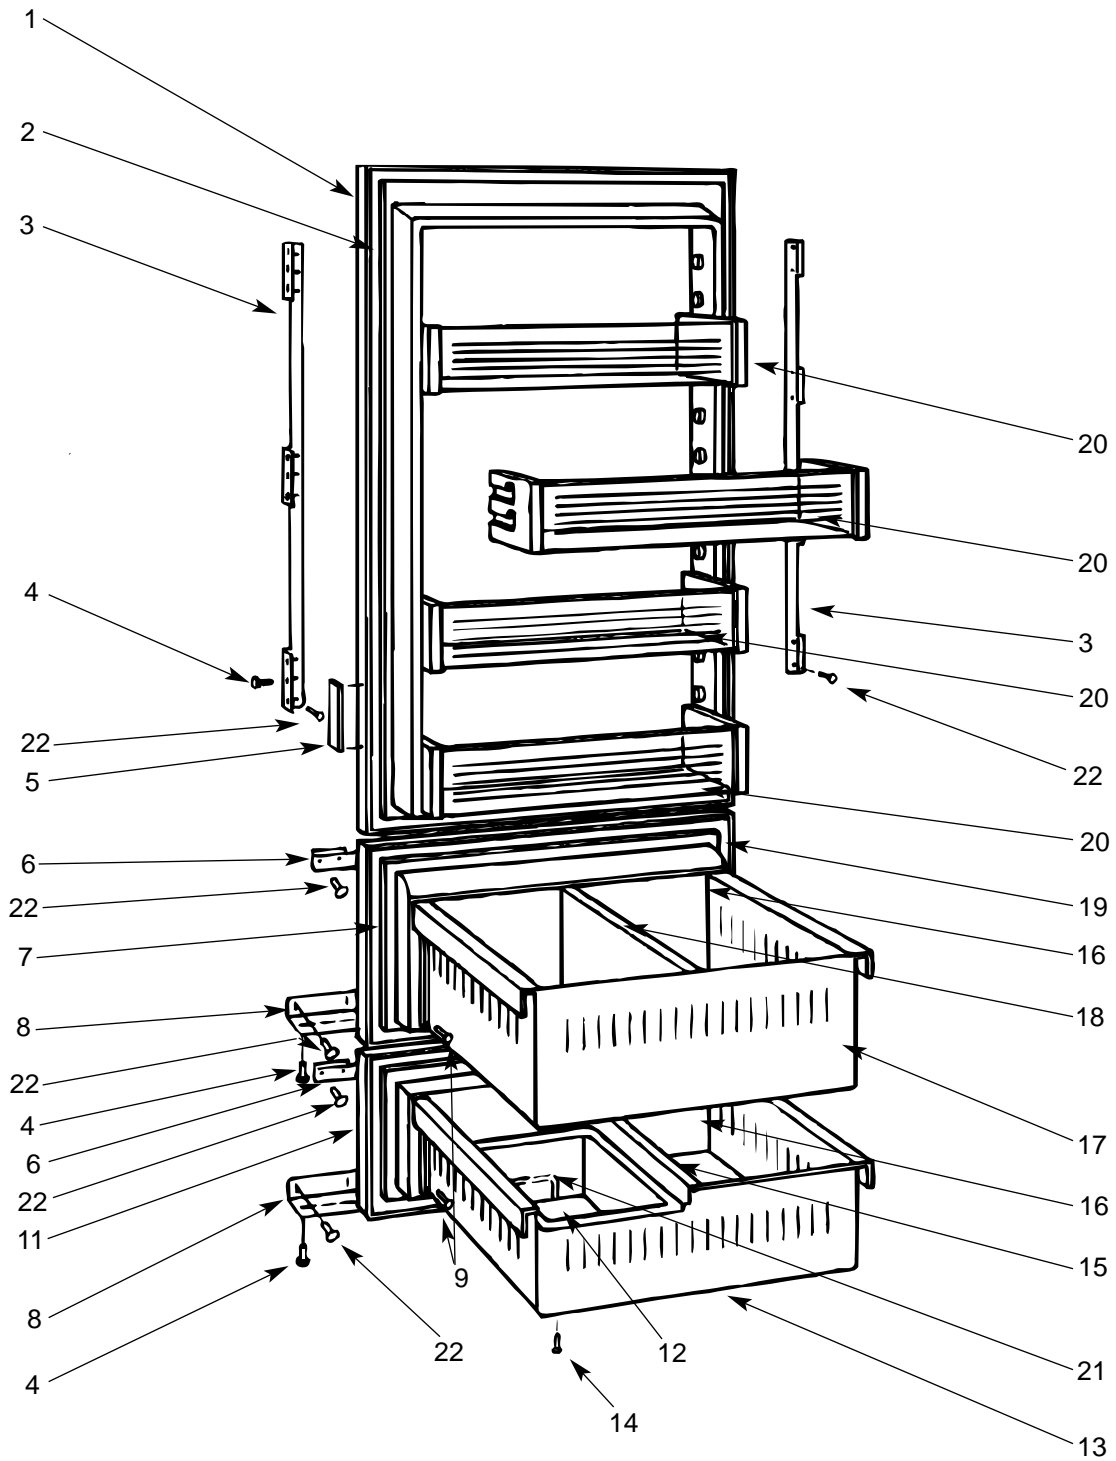

700TF/I DOOR VIEW