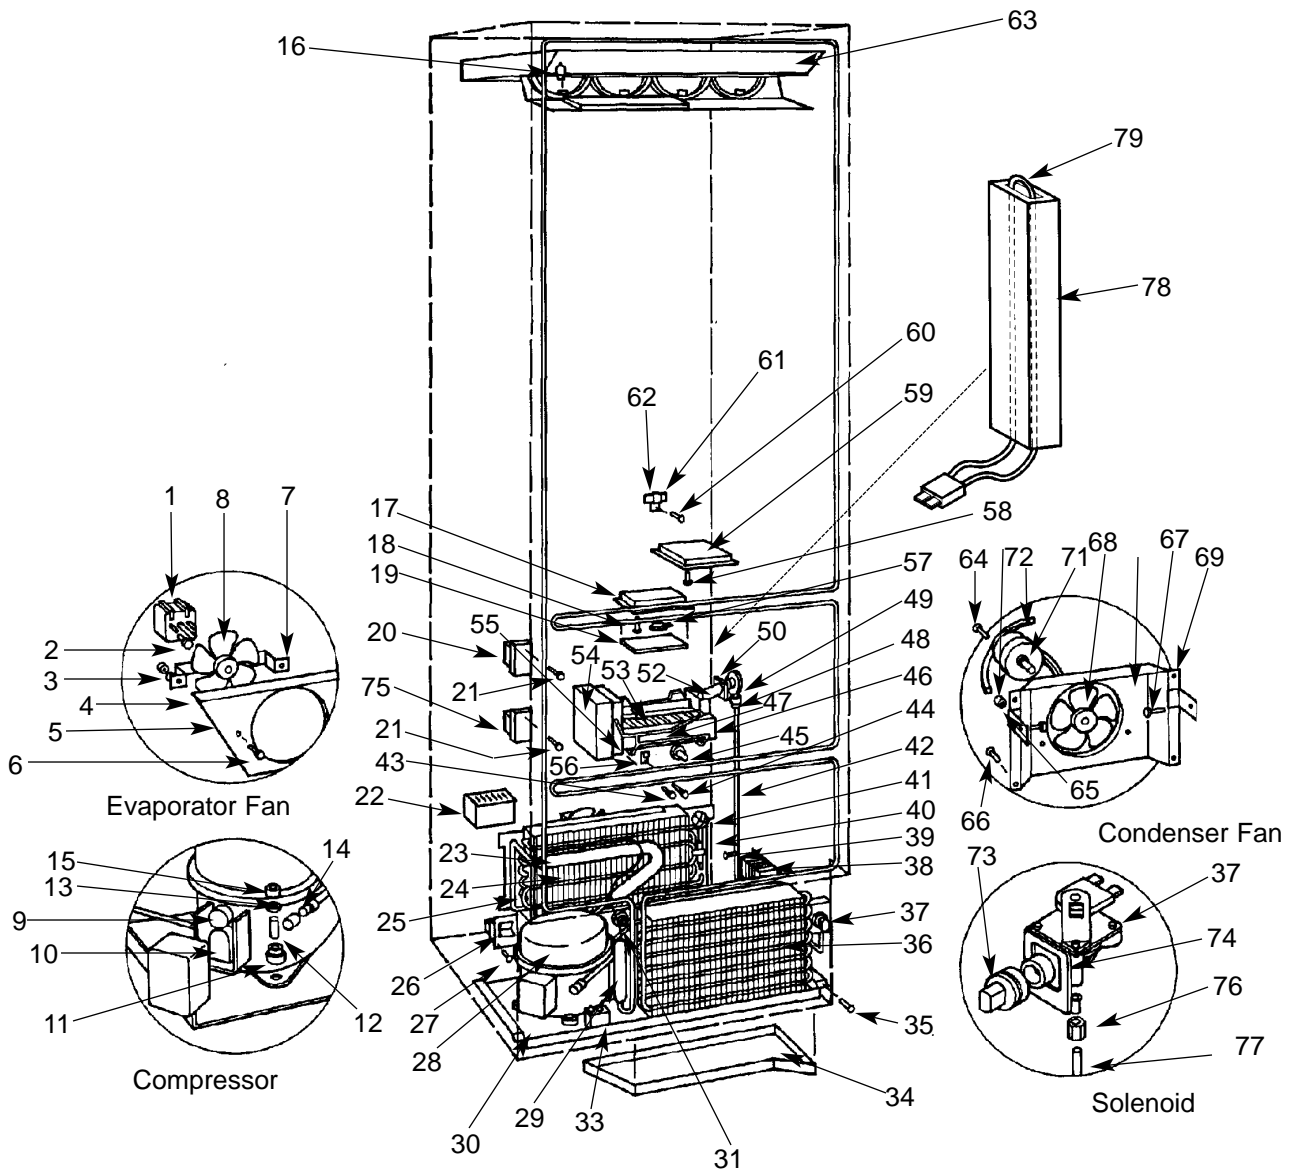

700TC/I SYSTEM VIEW

1.	4201940	Evaporator Fan Motor Assy.	42.	2600617	Water Line
2.	6110270	Bolt #10-32 X 1/4 RD HD	43.	6201120	Screw, #8-18 x 1.75 Truss SS
3.	6150030	Nut, #10-24 Hex SS	44.	6200080	Screw, #8-15 x 1/2 Truss HD
4.	6240060	Star Washer, 1/4	45.	3060130	Icemaker Switch
5.	4201940	Evaporator Fan Shroud	46.	3140280	Icemaker Control Arm
6.	6110020	Bolt, #10-24 x 3/8 Truss HD	47.	3140200	Icemaker Shut-Off Arm
7.	0233500	Evaporator Fan Bracket	48.	628356	Bearing & Inlet
8.	4201940	Evaporator Fan Blade	49.	6220470	Fill Tube Clamp
9.	3111380	Overload	50.	1607600	Water Inlet Tube
10.	3111350	Relay	51.	3013820	Fill Tube Heater
11.	3150170	Rubber Grommet	52.	2605405	Fill Tube Extension
12.	6160070	Sleeve	53.	6201120	Screw, #8-18 x 1.75 Truss SS
13.	6240050	Washer, 5/16	54.	4202090	Complete Icemaker Assy.
14.	3090090	Schrader Valve		3140160	Icemaker Cover
15.	6150220	Nut, 5/16-18 Hex Zinc		628366	Motor Modular Assy.
16.	3030100	Halogen Lamp, 35W	55.	3421070	Icemaker Connecting Rod
17.	4201980	Drawer Light Fixture Assy.	56.	6220220	Screw Grommet
18.	6200080	Screw, #8 x 1/2 Truss HD	57.	3030090	Halogen Lamp, 20W
19.	3500410	Light Lens	58.	6201130	Screw, #8 x 1/2 PH FL HD SS
20.	4202580	Reed Switch, Short	59.	4201992	Micro-Processor Assy.
21.	6200280	Screw, #8-18 x 1 Pan HD	60.	6200120	Screw, #10-12 x 1/2 Truss HD
22.	4151790	Baffle Mount Assembly	61.	4323800	Coil Sensor/Thermistor Assy.
23.	4201900	Evaporator /Heat Exch Assy.	62.	6120070	Clamp
24.	4201900	Evaporator /Heat Exch Assy.	63.	4202100	Upper Control Panel Assy.
25.	4201970	Defrost Heater Assy.	64.	6200490	Screw, #8-32 x 3/8 Hex Slot
26.	3060240	Mater Power Switch	65.	3220360	Condenser Fan Brckt Grommet
27.	6200780	Screw, #10-24 x 1/2 PH Hex	66.	6200060	Screw, #8-32 x 1/2 Pan HD
28.	4201860	Compressor Assembly	67.	6200010	Screw, #10-12 x 3/4 Pan HD
29.	3014230	Drier	68.	3150320	Condenser Fan Blade
30.	0140340	Unit Sliding Tray	69.	3450290	Angle Bracket
31.	3013540	Drain Tube Heater	70.	0167440	Condenser Fan Shroud
33.	3111270	Capacitor	71.	3150500	Condenser Fan Motor
	0167620	Capacitor Mounting Bracket	72.	0167430	Condenser Fan Bracket
34.	0167450	Drain Pan	73.	3520350	Water Inlet Fitting Assy.
35.	6200780	Screw, #10-24 x 1/2 PH Hex	74.	0166200	Solenoid Retainer
36.	3120310	Condenser Coil		6200780	Screw, #10-24 1/2 PH Hex
37.	4201450	Solenoid Valve	75.	4202570	Reed Switch, Long
38.	3090170	Transformer	76.	3520050	Brass Insert
39.	6150790	Nut, #10-24 Sems	77.	3520030	Nylon Nut
40.	4323800	Coil Sensor/Thermistor Assy.	78.	3150580	Foam Duct
41.	3082090	Defrost Terminator	79.	3013550	Braided Wire Heater

700TC/I SYSTEM VIEW