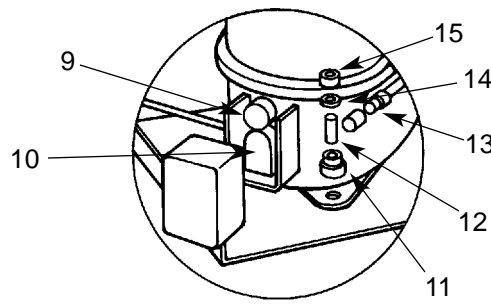

Evaporator Fan

Compressor