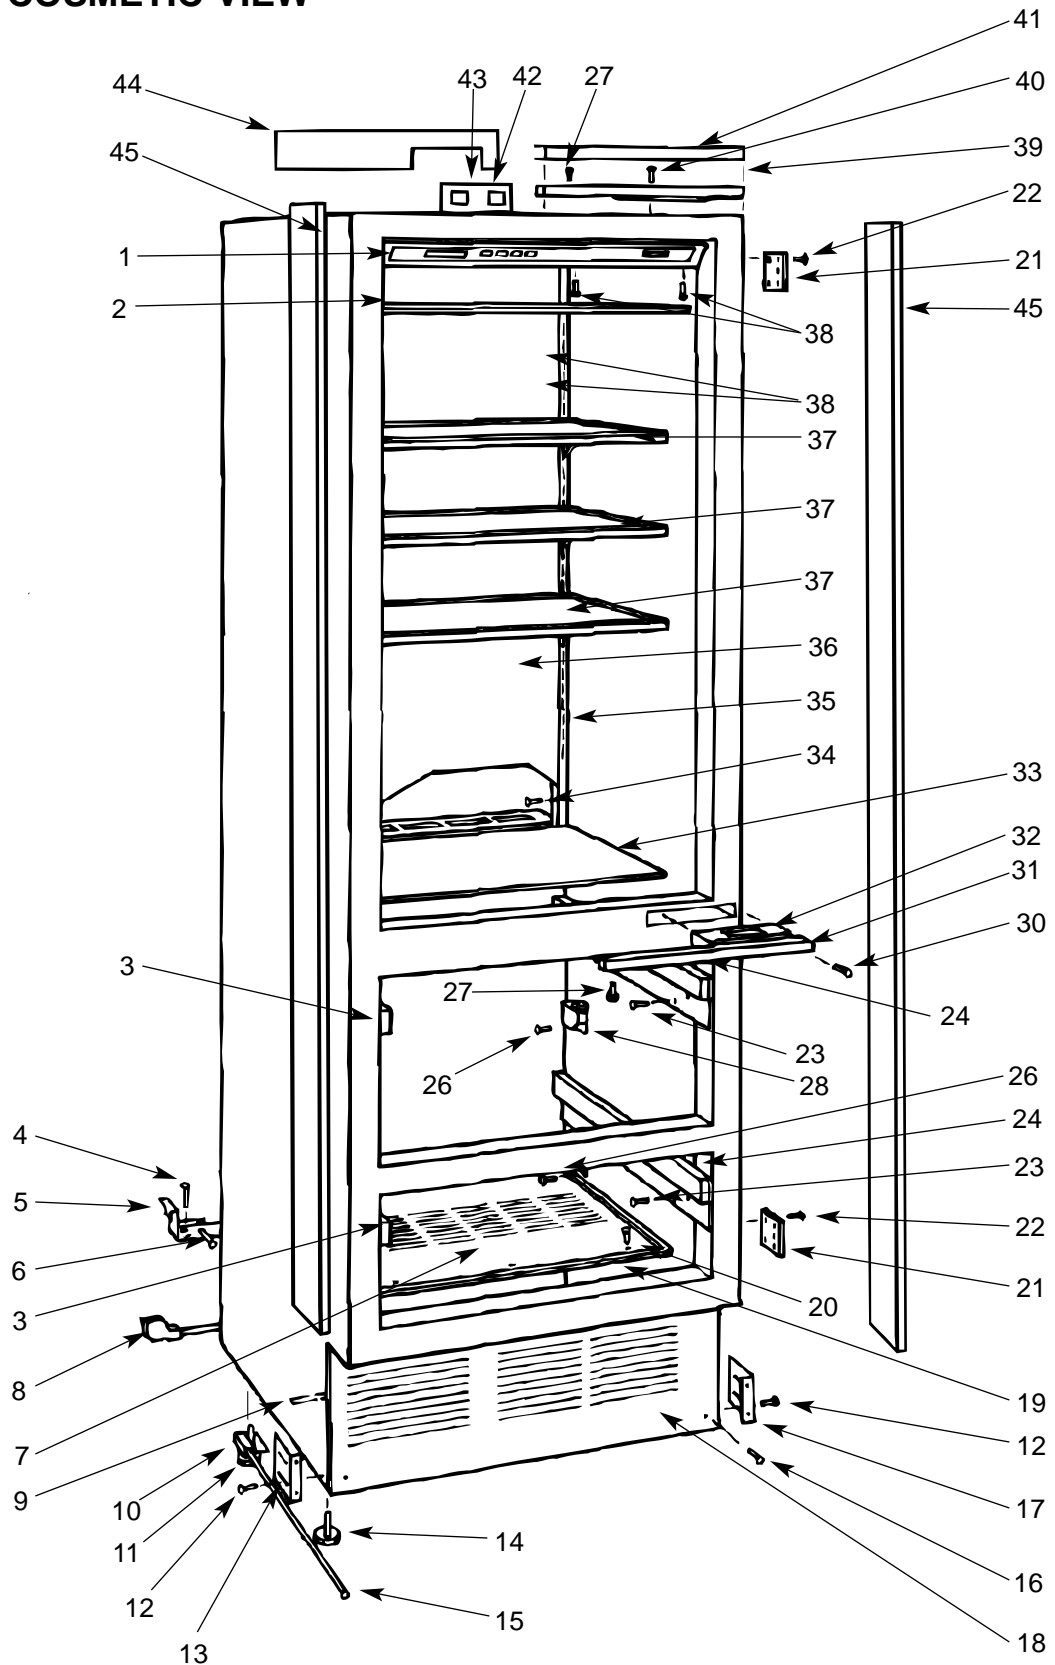

700TF/I COSMETIC VIEW

700TF/I SYSTEM VIEW

1.	4201940	Evaporator Fan Motor Assy.	39.	6201120	Screw, #8-18 x 1.75 Truss SS
2.	6110270	Bolt, #10-32 x 1/4 RD HD	40.	6200080	Screw, #8-15 x 1/2 Truss HD
3.	6150030	Nut, #10-24 Hex SS	41.	3060130	Icemaker Switch
4.	6240060	Star Washer, 1/4	42.	3140280	Icemaker Control Arm
5.	4201940	Evaporator Fan Shroud	43.	3421070	Icemaker Connecting Rod
6.	6110020	Bolt, #10-24 x 3/8 Truss HD	44.	628356	Bearing & Inlet
7.	0233500	Evaporator Fan Bracket	45.	6220470	Fill Tube Clamp
8.	4201940	Evaporator Fan Blade	46.	2605405	Fill Tube Extension
9.	3111390	Overload	47.	3013820	Fill Tube Heater
10.	3111350	Relay	48.	1607600	Water Inlet Tube
11.	3150170	Grommet	49.	6201120	Screw, #8-18 x 1.75 Truss SS
12.	6160070	Sleeve	50.	4202090	Complete Icemaker Assy.
13.	6240050	Washer, 5/16		3140160	Icemaker Cover
14.	3090090	Schrader Valve		628366	Motor Modular Assy.
15.	6150220	Nut, 5/16-18 Hex Zinc	51.	6220220	Screw Grommet, 1/32 x 3/8 Square.
16.	3030100	Halogen Lamp, 35W	52.	3500410	Light Lens
17.	4201980	Drawer Light Fixture Assy.	53.	3030090	Halogen Lamp, 20W
18.	4202580	Reed Switch, Short	54.	6201130	Screw, #8 x 1/2 PH FL HD SS
19.	6200780	Screw, #10-24 x 1/2 PH Hex	55.	4201993	Control Board Assy.
20.	3140200	Icemaker Shut-Off Arm	56.	3412370	Mullion Grille
21.	4201910	Evaporator/Heat Exchanger Assy.	57.	6200080	Screw, #8 x 1/2 Truss HD
22.	4201910	Evaporator/Heat Exchanger Assy.	58.	4202100	Upper Control Panel Assy.
23.	4201970	Defrost Heater Assy.	59.	6200490	Screw, #8-32 x 3/8 Hex Slot
24.	3060240	Master Power Switch	60.	3220360	Condenser Fan Brckt Grommet
25.	6200780	Screw, #10-24 x 1/2 PH Hex	61.	6200060	Screw, #8-32 x 1/2 Pan HD
26.	4201870	Compressor Assy.	62.	6200010	Screw, #10-12 x 3/4 Pan HD
27.	0140340	Unit Sliding Tray	63.	3150320	Condenser Fan Blade
28.	3013540	Drain Tube Heater	64.	3450290	Angle Bracket
29.	3014230	Drier	65.	0167440	Condenser Fan Shroud
30.	0167450	Drain Pan	66.	3150500	Condenser Fan Motor
31.	6200780	Screw, #10-24 x 1/2 PH Hex	67.	0167430	Condenser Fan Bracket
32.	7016473	Condenser, SVCE	68.	3520350	Water Inlet Fitting Assy.
33.	4201450	Solenoid Valve	69.	0166200	Solenoid Retainer
34.	3090170	Transformer		6200780	Screw, #10-24 x 1/2 PH Hex
35.	6150790	Nut, #10-24 Sems	70.	4202570	Reed Switch, Long
36.	4323800	Coil Sensor/Thermistor Assy.	71.	3520050	Brass Insert
37.	3082090	Defrost Terminator	72.	3520030	Nylon Nut
38.	2600617	Water Line