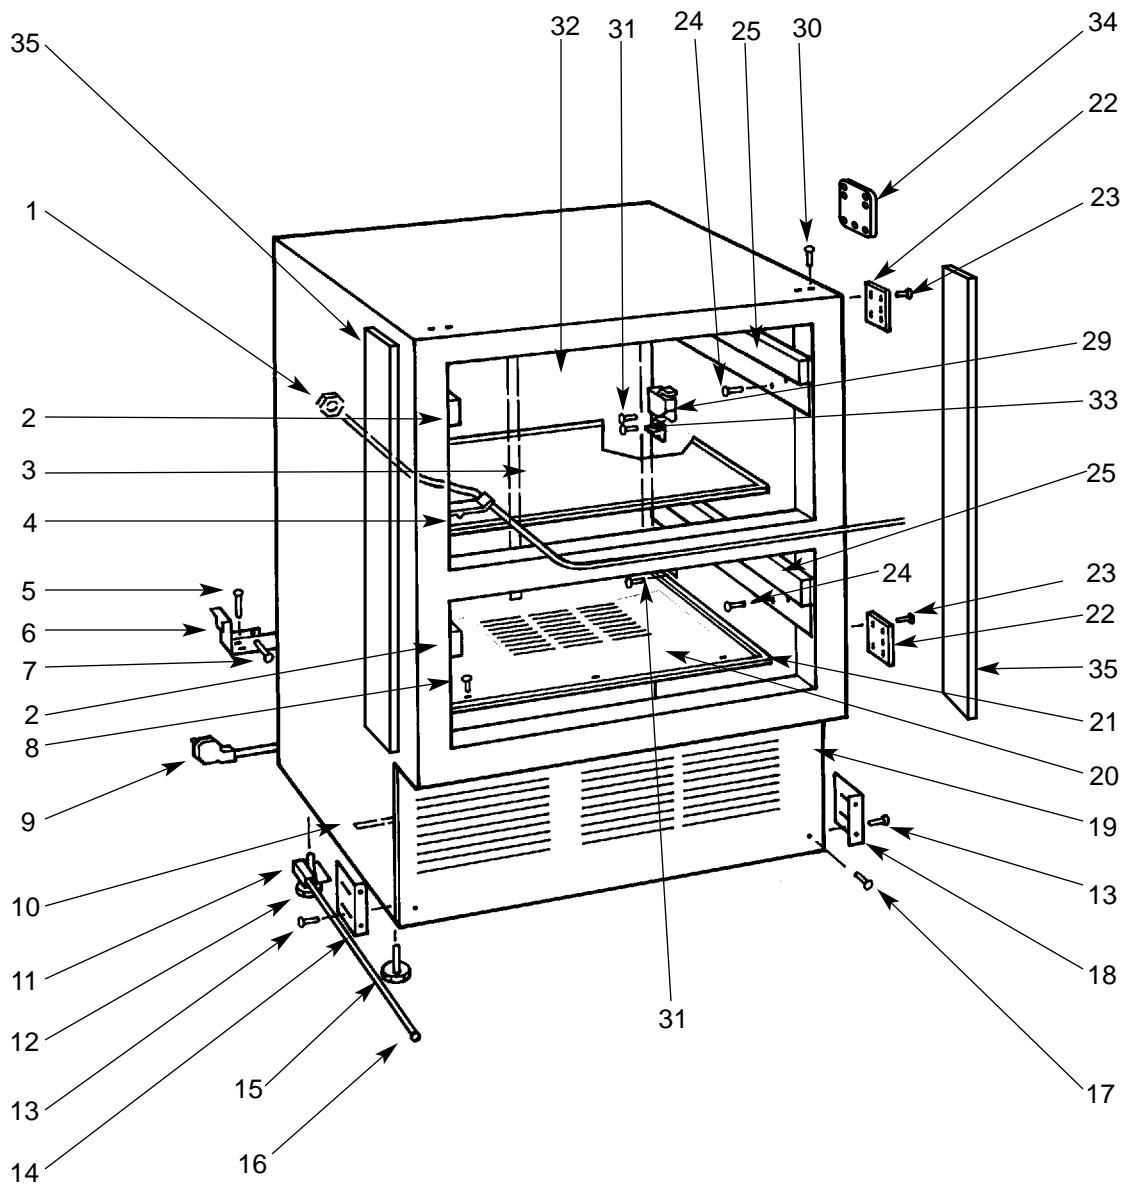

700BR COSMETIC VIEW