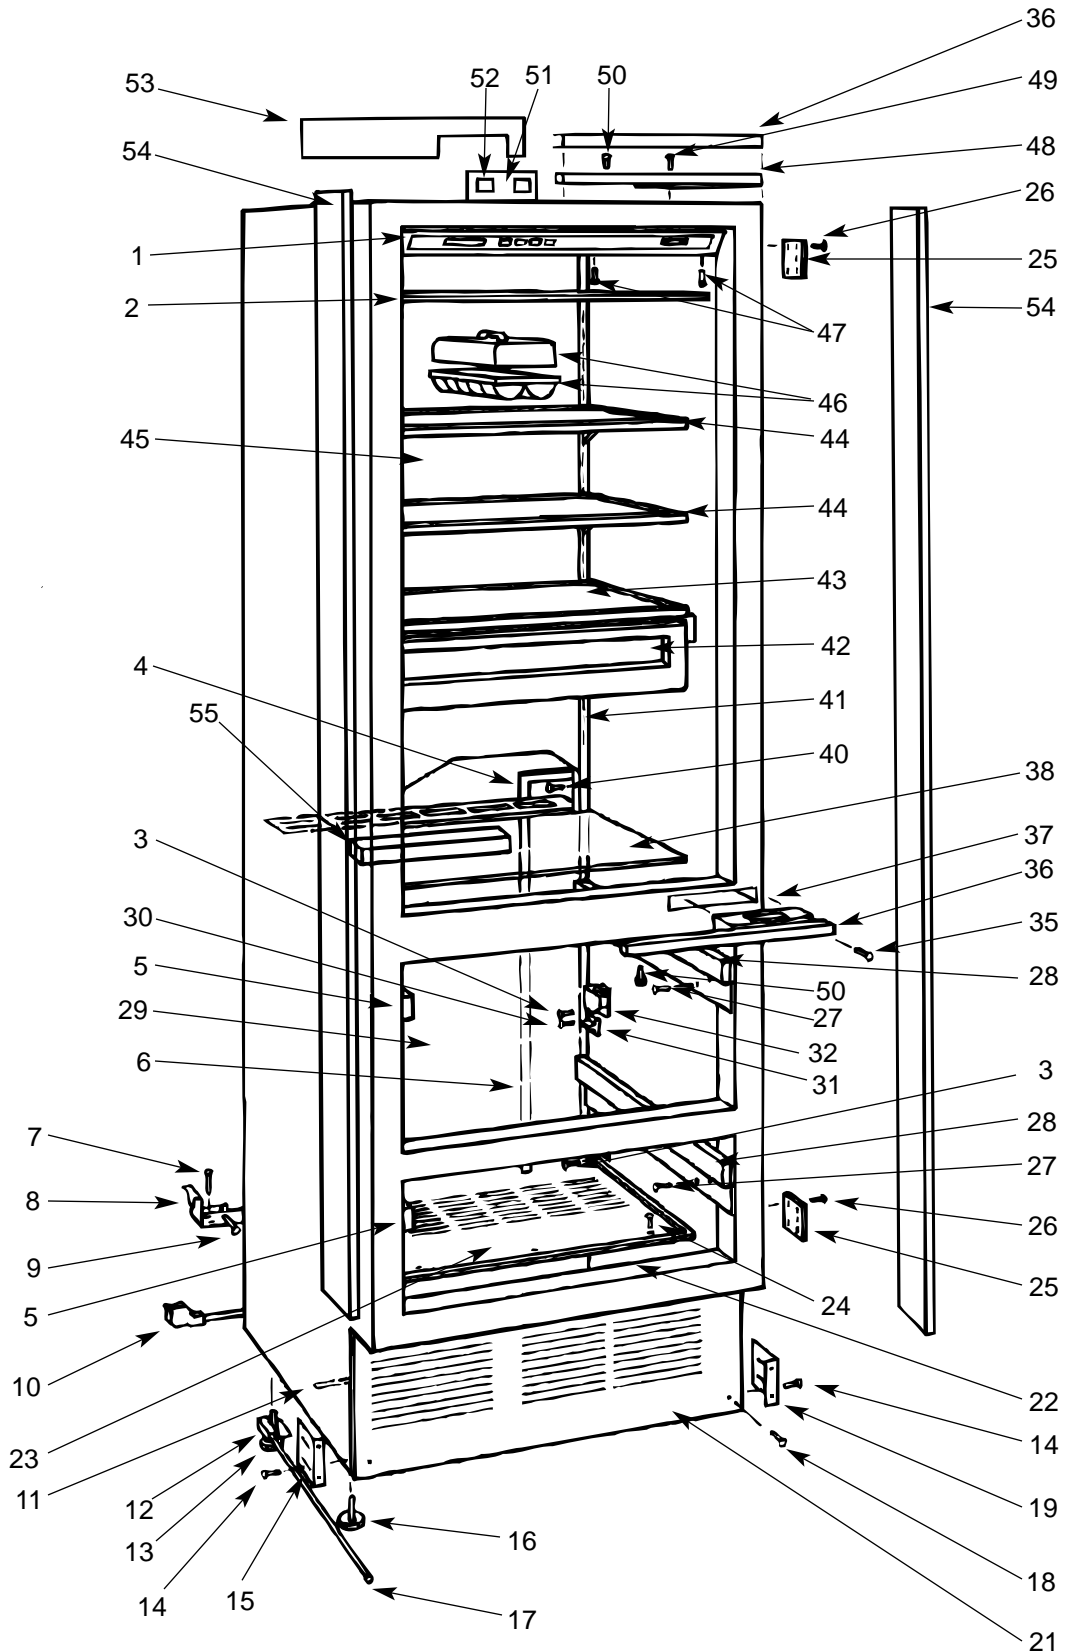

700TC/I COSMETIC VIEW

700TC/I SYSTEM VIEW

1.	4201940	Evaporator Fan Motor Assy.	42.	2600617	Water Line
2.	6110270	Bolt #10-32 X 1/4 RD HD	43.	6201120	Screw, #8-18 x 1.75 Truss SS
3.	6150030	Nut, #10-24 Hex SS	44.	6200080	Screw, #8-15 x 1/2 Truss HD
4.	6240060	Star Washer, 1/4	45.	3060130	Icemaker Switch
5.	4201940	Evaporator Fan Shroud	46.	3140280	Icemaker Control Arm
6.	6110020	Bolt, #10-24 x 3/8 Truss HD	47.	3140200	Icemaker Shut-Off Arm
7.	0233500	Evaporator Fan Bracket	48.	628356	Bearing & Inlet
8.	4201940	Evaporator Fan Blade	49.	6220470	Fill Tube Clamp
9.	3111380	Overload	50.	1607600	Water Inlet Tube
10.	3111350	Relay	51.	3013820	Fill Tube Heater
11.	3150170	Rubber Grommet	52.	2605405	Fill Tube Extension
12.	6160070	Sleeve	53.	6201120	Screw, #8-18 x 1.75 Truss SS
13.	6240050	Washer, 5/16	54.	4202090	Complete Icemaker Assy.
14.	3090090	Schrader Valve		3140160	Icemaker Cover
15.	6150220	Nut, 5/16-18 Hex Zinc		628366	Motor Modular Assy.
16.	3030100	Halogen Lamp, 35W	55.	3421070	Icemaker Connecting Rod
17.	4201980	Drawer Light Fixture Assy.	56.	6220220	Screw Grommet
18.	6200080	Screw, #8 x 1/2 Truss HD	57.	3030090	Halogen Lamp, 20W
19.	3500410	Light Lens	58.	6201130	Screw, #8 x 1/2 PH FL HD SS
20.	4202580	Reed Switch, Short	59.	4201992	Micro-Processor Assy.
21.	6200280	Screw, #8-18 x 1 Pan HD	60.	6200120	Screw, #10-12 x 1/2 Truss HD
22.	4151790	Baffle Mount Assembly	61.	4323800	Coil Sensor/Thermistor Assy.
23.	4201900	Evaporator /Heat Exch Assy.	62.	6120070	Clamp
24.	4201900	Evaporator /Heat Exch Assy.	63.	4202100	Upper Control Panel Assy.
25.	4201970	Defrost Heater Assy.	64.	6200490	Screw, #8-32 x 3/8 Hex Slot
26.	3060240	Mater Power Switch	65.	3220360	Condenser Fan Brckt Grommet
27.	6200780	Screw, #10-24 x 1/2 PH Hex	66.	6200060	Screw, #8-32 x 1/2 Pan HD
28.	4201860	Compressor Assembly	67.	6200010	Screw, #10-12 x 3/4 Pan HD
29.	3014230	Drier	68.	3150320	Condenser Fan Blade
30.	0140340	Unit Sliding Tray	69.	3450290	Angle Bracket
31.	3013540	Drain Tube Heater	70.	0167440	Condenser Fan Shroud
33.	3111270	Capacitor	71.	3150500	Condenser Fan Motor
	0167620	Capacitor Mounting Bracket	72.	0167430	Condenser Fan Bracket
34.	0167450	Drain Pan	73.	3520350	Water Inlet Fitting Assy.
35.	6200780	Screw, #10-24 x 1/2 PH Hex	74.	0166200	Solenoid Retainer
36.	3120310	Condenser Coil		6200780	Screw, #10-24 1/2 PH Hex
37.	4201450	Solenoid Valve	75.	4202570	Reed Switch, Long
38.	3090170	Transformer	76.	3520050	Brass Insert
39.	6150790	Nut, #10-24 Sems	77.	3520030	Nylon Nut
40.	4323800	Coil Sensor/Thermistor Assy.	78.	3150580	Foam Duct
41.	3082090	Defrost Terminator	79.	3013550	Braided Wire Heater