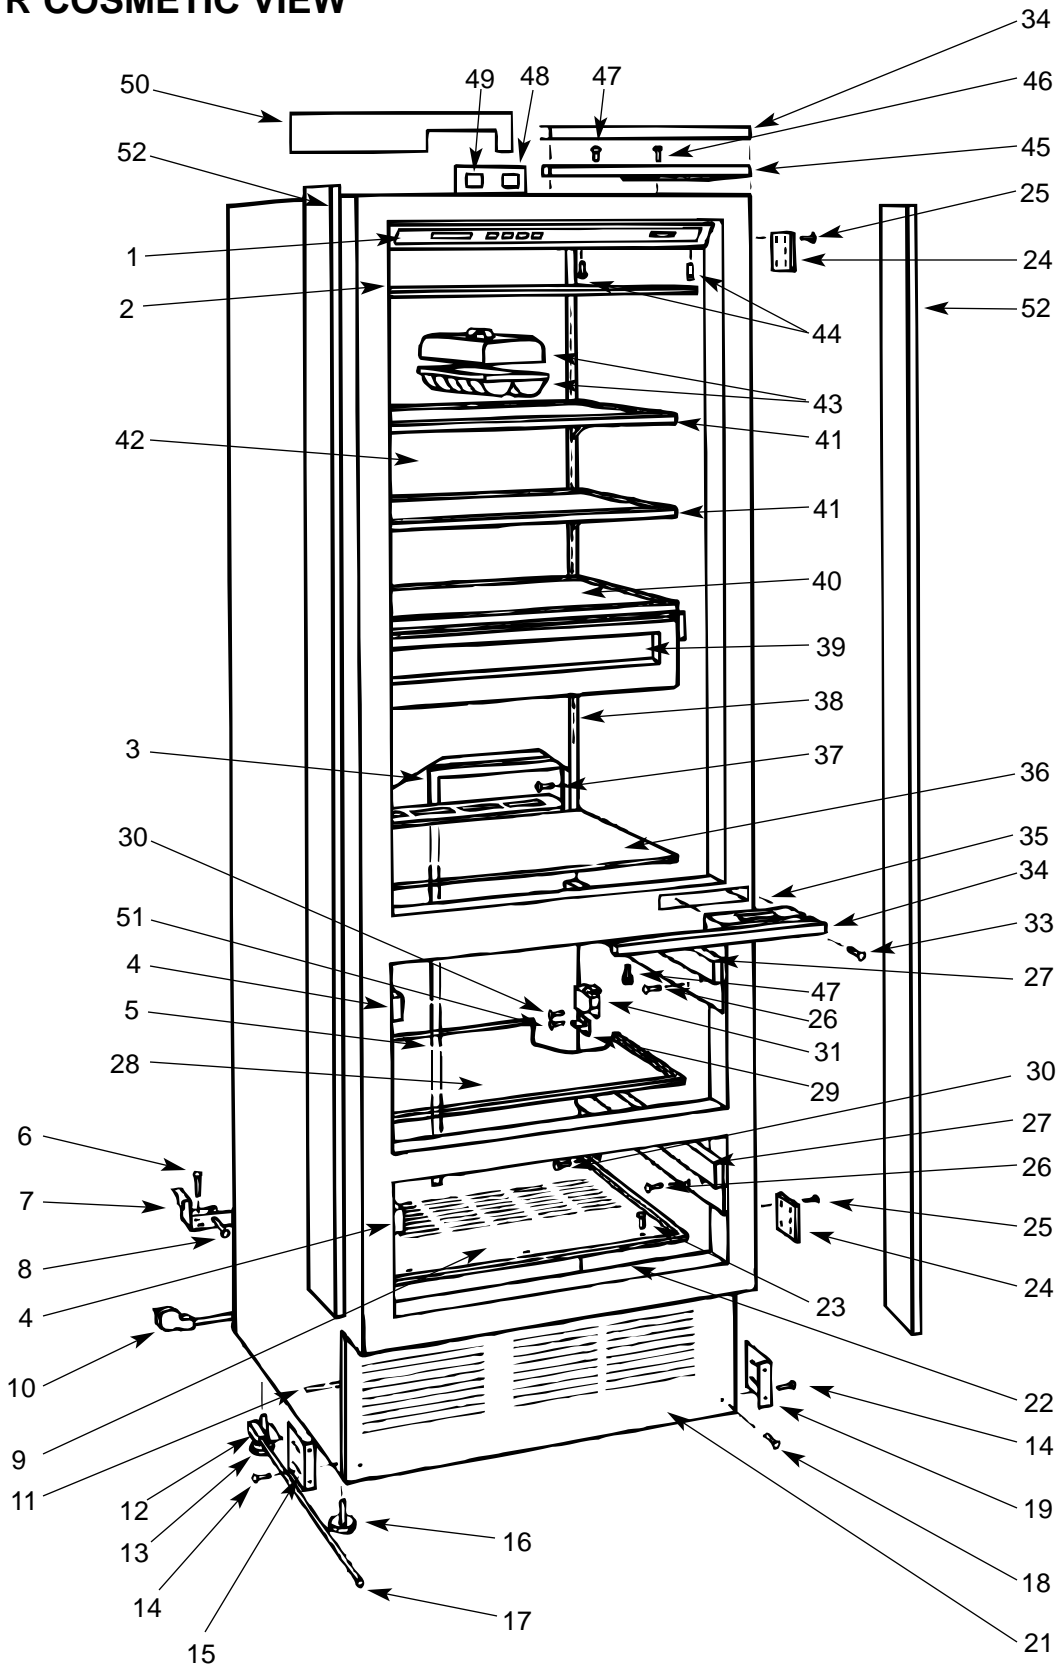

700TR DOOR VIEW

1.	7003704	Upper Control Panel Assy.	29.	3412220	Divider Support
2.	4202100	Light Diffuser (NLA)	30.	6200110	Screw, #10-12 x 5/8 Truss HD
3.	3211590	Duct Divider-Top L Shape	31.	3541020	Drawer Closer
4.	3412032	Drawer Slide-Left Side	32.	4151580	Lower Air Duct Assy.
	1228600	Drawer Mount Extrusion	33.	6201140	Screw, #1/4-20 x 1/2 Sem
5.	3211600	Duct Divider - Vertical	34.	3541050	Hinge Cover
6.	6110620	Wedge Anchor, 3/8-16 x 3-3/4	35.	3541041	Lower Hinge Assy., RH
7.	0167550	Anti-Tip Bracket		3541042	Lower Hinge Assy., LH
8.	6201190	Screw, #12 x 2 1/2 PH Pan Hd	36.	4181320	Lower Glass Tray
9.	0167640	Evaporator Sump Cover	37.	6200710	Screw, #8-18 x 1/2 PH SS
10.	4323540	Power Cord	38.	3601411	Shelf Ladder, Right Side
11.	4323540	Power Cord Retractor		3601412	Shelf Ladder, Left Side
12.	4202000	Leveler Assembly	39.	4181300	Roll-Out Deli Basket, 4"
13.	3570070	Leveler Bolt, Rear	40.	4181291	Roll-Out Deli Shelf Assy., RH
14.	6200780	Screw, #10-24 x 1/2 PH Hex		4181292	Roll-Out Deli Shelf Assy., LH
15.	0167662	Kickplate Bracket, Left Side	41.	3601390	Glass Shelf Assembly
16.	3570060	Leveler Bolt, Front	42.	4151600	Upper Air Duct Assy.
17.	3421500	Leveler Rod	43.	3412270	Egg Tray
18.	6200050	Screw, #10-12 x 1/2 Pan HD		3412280	Egg Tray Cover
19.	0167661	Kickplate Bracket, Right Side		4131810	Egg Tray w/Cover
21.	3530430	Kickplate	44.	6200700	Screw, #6-20 x 5/8 PH FL HD
22.	3211491	Sump Cover Seal, Right Side	45.	3541031	Upper Hinge Assy., RH
	3211492	Sump Cover Seal, Left Side		3541032	Upper Hinge Assy., LH
	3211493	Sump Cover Seal, Rear	46.	6200780	Screw, #10-24 x 1/2 PH Hex
23.	6200080	Screw, #8-15 x 1/2 Truss HD	47.	6110610	Screw, #10-24 x 3/4 FL Socket
24.	3421510	Bracket, Unit to Cabinet	48.	0167580	Top Molding Bracket
	3421460	Bracket, Unit to Unit	49.	3450760	Dual Lock Fastener
25.	6200720	Screw #8-18 x 1/2 PH Truss HD	50.	3516001	Top Molding - RH
26.	6201140	Screw, #1/4 20 x 1/2 Sems		3516002	Top Molding - LH
27.	3412031	Drawer Slide, Right Side	51.	6200080	Screw, #8-15 x 1/2 Truss Hd.
	1228600	Drawer Mount Extrusion	52.	3516010	Side Molding
28.	4151550	Lower Mullion Divider Assy.	---	3580170	Nameplate (not shown)

700TR COSMETIC VIEW