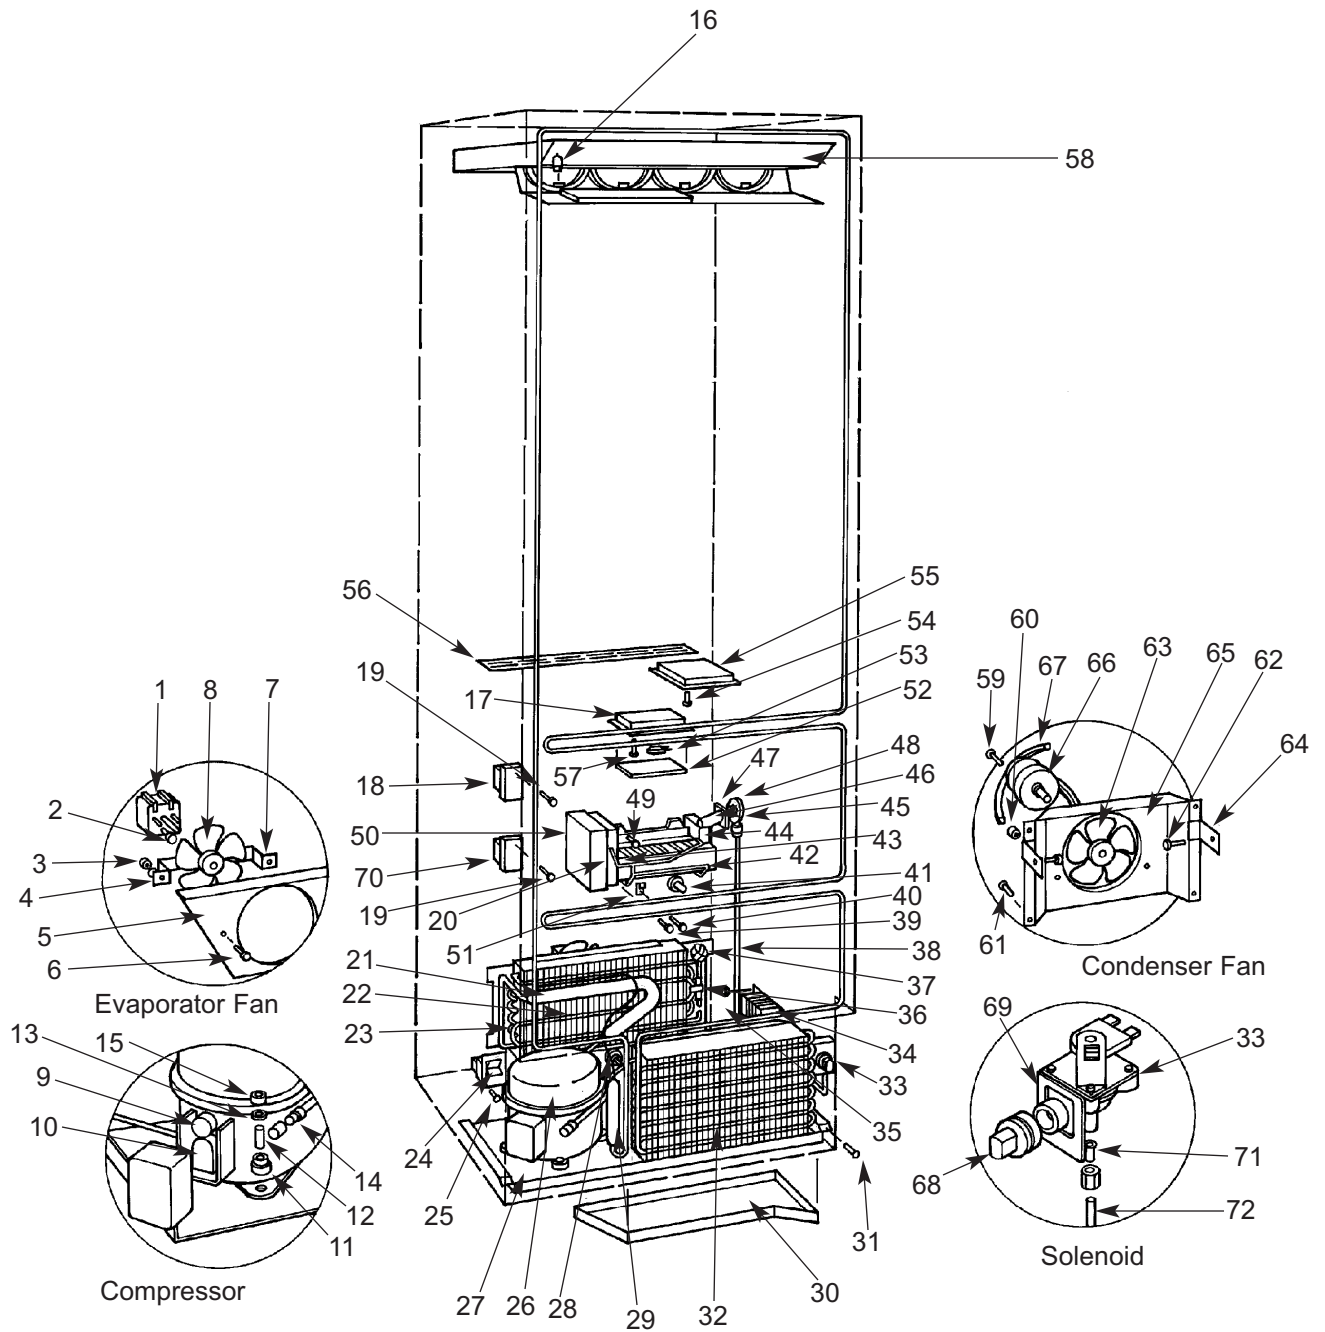

700TF/I SYSTEM VIEW

1.	4201940	Evaporator Fan Motor Assy.	39.	6201120	Screw, #8-18 x 1.75 Truss SS
2.	6110270	Bolt, #10-32 x 1/4 RD HD	40.	6200080	Screw, #8-15 x 1/2 Truss HD
3.	6150030	Nut, #10-24 Hex SS	41.	3060130	Icemaker Switch
4.	6240060	Star Washer, 1/4	42.	3140280	Icemaker Control Arm
5.	4201940	Evaporator Fan Shroud	43.	3421070	Icemaker Connecting Rod
6.	6110020	Bolt, #10-24 x 3/8 Truss HD	44.	628356	Bearing & Inlet
7.	0233500	Evaporator Fan Bracket	45.	6220470	Fill Tube Clamp
8.	4201940	Evaporator Fan Blade	46.	2605405	Fill Tube Extension
9.	3111390	Overload	47.	3013820	Fill Tube Heater
10.	3111350	Relay	48.	1607600	Water Inlet Tube
11.	3150170	Grommet	49.	6201120	Screw, #8-18 x 1.75 Truss SS
12.	6160070	Sleeve	50.	4202090	Complete Icemaker Assy.
13.	6240050	Washer, 5/16		3140160	Icemaker Cover
14.	3090090	Schrader Valve		628366	Motor Modular Assy.
15.	6150220	Nut, 5/16-18 Hex Zinc	51.	6220220	Screw Grommet, 1/32 x 3/8 Square.
16.	3030100	Halogen Lamp, 35W	52.	3500410	Light Lens
17.	4201980	Drawer Light Fixture Assy.	53.	3030090	Halogen Lamp, 20W
18.	4202580	Reed Switch, Short	54.	6201130	Screw, #8 x 1/2 PH FL HD SS
19.	6200780	Screw, #10-24 x 1/2 PH Hex	55.	4201993	Control Board Assy.
20.	3140200	Icemaker Shut-Off Arm	56.	3412370	Mullion Grille
21.	4201910	Evaporator/Heat Exchanger Assy.	57.	6200080	Screw, #8 x 1/2 Truss HD
22.	4201910	Evaporator/Heat Exchanger Assy.	58.	4202100	Upper Control Panel Assy.
23.	4201970	Defrost Heater Assy.	59.	6200490	Screw, #8-32 x 3/8 Hex Slot
24.	3060240	Master Power Switch	60.	3220360	Condenser Fan Brckt Grommet
25.	6200780	Screw, #10-24 x 1/2 PH Hex	61.	6200060	Screw, #8-32 x 1/2 Pan HD
26.	4201870	Compressor Assy.	62.	6200010	Screw, #10-12 x 3/4 Pan HD
27.	0140340	Unit Sliding Tray	63.	3150320	Condenser Fan Blade
28.	3013540	Drain Tube Heater	64.	3450290	Angle Bracket
29.	3014230	Drier	65.	0167440	Condenser Fan Shroud
30.	0167450	Drain Pan	66.	3150500	Condenser Fan Motor
31.	6200780	Screw, #10-24 x 1/2 PH Hex	67.	0167430	Condenser Fan Bracket
32.	7016473	Condenser, SVCE	68.	3520350	Water Inlet Fitting Assy.
33.	4201450	Solenoid Valve	69.	0166200	Solenoid Retainer
34.	3090170	Transformer		6200780	Screw, #10-24 x 1/2 PH Hex
35.	6150790	Nut, #10-24 Sems	70.	4202570	Reed Switch, Long
36.	4323800	Coil Sensor/Thermistor Assy.	71.	3520050	Brass Insert
37.	3082090	Defrost Terminator	72.	3520030	Nylon Nut
38.	2600617	Water Line			

700TF/I SYSTEM VIEW

700TC/I System View