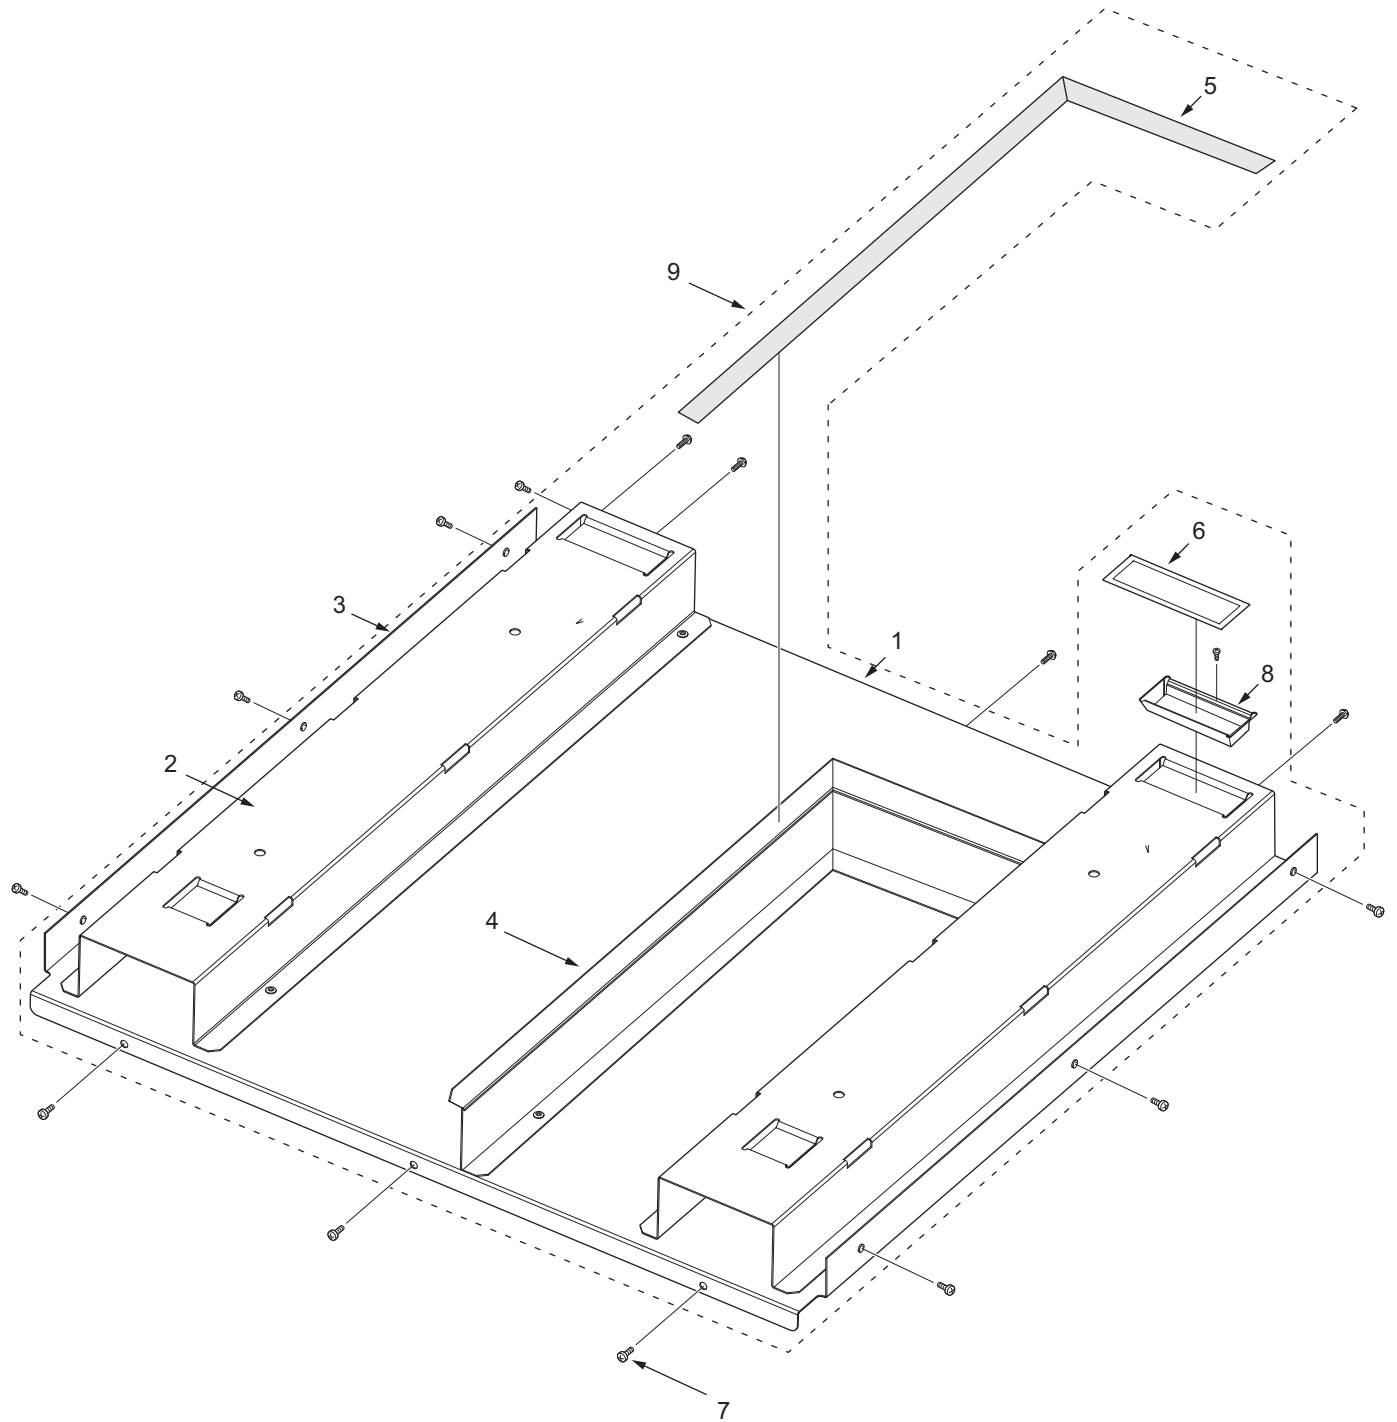

# MWD Microwave Drawer Parts Manual

Control Panel.....	2
Bottom Cover.....	4
Drawer.....	6
Packaging.....	8

**MWD24-2 & MWD30-2 CONTROL PANEL PARTS LIST**

<u>Ref #</u>	<u>Part #</u>	<u>Description</u>
1	813784	Control Unit, Svce MWD24-2,MWD30-2
2	813733	Key Unit, MWD24-2U/S, Svce
	813734	Key Unit, MWD30-2U/S, Svce
	813735	Key Unit, MWD30-2F/S, Svce
3	NA	See Reference #8
	813737	C/P Frame Assy,MWD30-2U/S, Svce
	813738	C/P Frame Assy,MWD30-2F/S, Svce
4	N/A	C/P Cover
5	N/A	C/P Angle MWD24-2U/S
	N/A	C/P Angle MWD30-2U/S / MWD30-2F/S
6	N/A	Screw (4)
7	N/A	C/P Cushion MWD30-2U/S / MWD30-2F/S (2)
8	813736	C/P Frame Assy, MWD24 2U/S, Svce
	813737	C/P Frame Assy, MWD30 2U/S, Svce (Unframed)
	813738	C/P Frame Assy, MWD30 2F/S, Svce (Framed)

MWD24-2 & MWD30-2 CONTROL PANEL VIEW

**MWD24-2 & MWD30-2 BOTTOM COVER PARTS LIST**

<u>Ref #</u>	<u>Part #</u>	<u>Description</u>
1	N/A	Bottom Cover MWD24-2U/S
	N/A	Bottom Cover MWD30-2U/S / MWD30-2F/S
2	N/A	Air Guide L MWD24-2U/S
	N/A	Air Guide L MWD30-2U/S / MWD30-2F/S
3	N/A	Air Guide R MWD24-2U/S, MWD30-2U/S / MWD30-2F/S
4	N/A	Partition Angle MWD24-2U/S
	N/A	Partition Angle MWD30-2U/S / MWD30-2F/S
5	N/A	Bottom Cushion A MWD24-2U/S
	N/A	Bottom Cushion A MWD30-2U/S / MWD30-2F/S
6	N/A	Bottom Cushion B
7	N/A	Screw (14)
8	N/A	Exhaust Guide MWD24-2U/S ONLY
9	N/A	Complete Bottom Assenbly (Special Order - Contact Factory)

MWD24-2 & MWD30-2 BOTTOM COVER VIEW