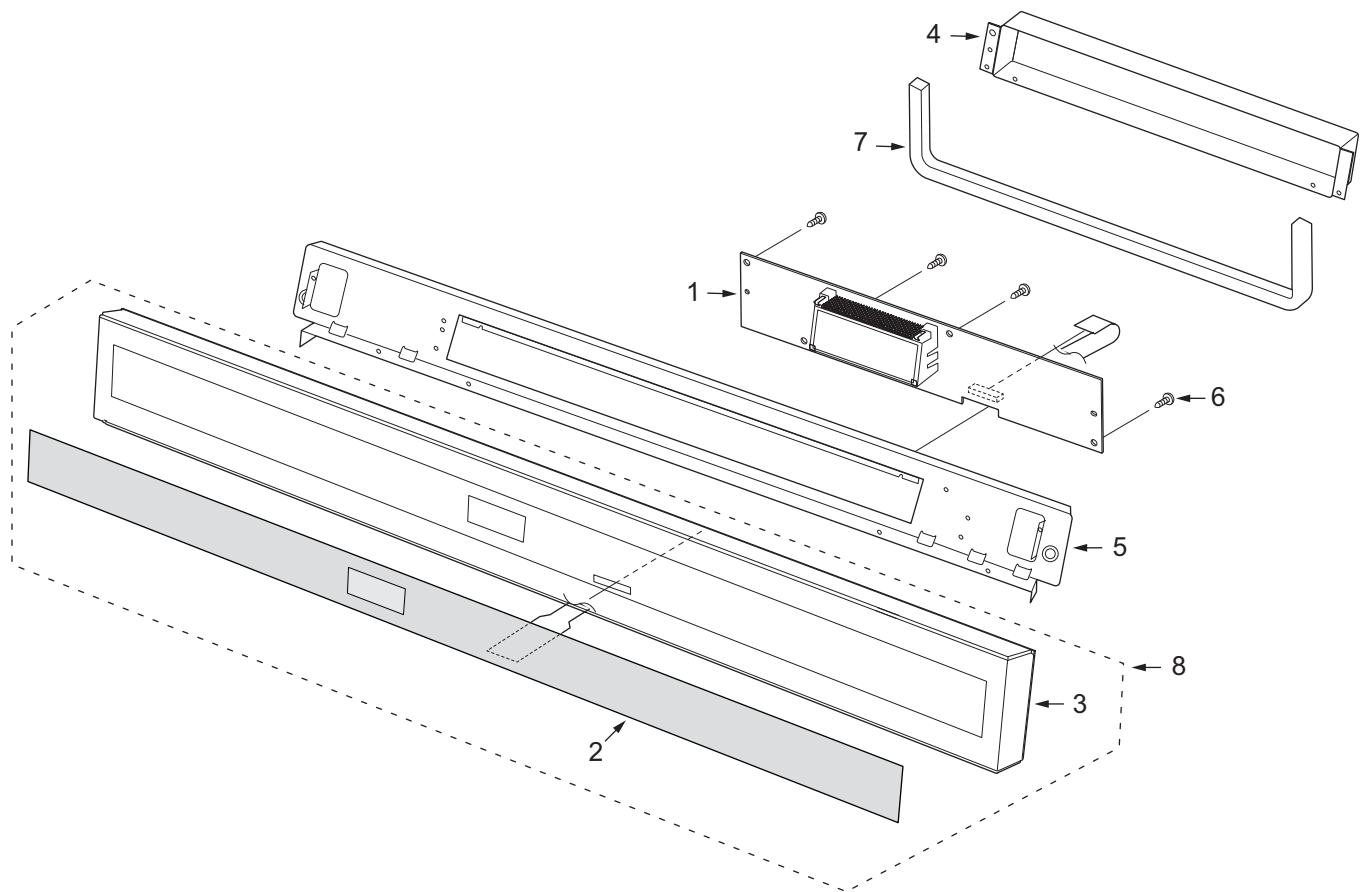

# MWD Microwave Drawer Parts Manual

Control Panel.....	2
Bottom Cover.....	4
Drawer.....	6
Packaging.....	8

**MWD24-2 & MWD30-2 CONTROL PANEL PARTS LIST**

<u>Ref #</u>	<u>Part #</u>	<u>Description</u>
1	813784	Control Unit, Svce MWD24-2,MWD30-2
2	813733	Key Unit, MWD24-2U/S, Svce
	813734	Key Unit, MWD30-2U/S, Svce
	813735	Key Unit, MWD30-2F/S, Svce
3	NA	See Reference #8
	813737	C/P Frame Assy,MWD30-2U/S, Svce
	813738	C/P Frame Assy,MWD30-2F/S, Svce
4	N/A	C/P Cover
5	N/A	C/P Angle MWD24-2U/S
	N/A	C/P Angle MWD30-2U/S / MWD30-2F/S
6	N/A	Screw (4)
7	N/A	C/P Cushion MWD30-2U/S / MWD30-2F/S (2)
8	813736	C/P Frame Assy, MWD24 2U/S, Svce
	813737	C/P Frame Assy, MWD30 2U/S, Svce (Unframed)
	813738	C/P Frame Assy, MWD30 2F/S, Svce (Framed)

MWD24-2 & MWD30-2 CONTROL PANEL VIEW

**MWD24-2 & MWD30-2 BOTTOM COVER PARTS LIST**

<u>Ref #</u>	<u>Part #</u>	<u>Description</u>
1	N/A	Bottom Cover MWD24-2U/S
	N/A	Bottom Cover MWD30-2U/S / MWD30-2F/S
2	N/A	Air Guide L MWD24-2U/S
	N/A	Air Guide L MWD30-2U/S / MWD30-2F/S
3	N/A	Air Guide R MWD24-2U/S, MWD30-2U/S / MWD30-2F/S
4	N/A	Partition Angle MWD24-2U/S
	N/A	Partition Angle MWD30-2U/S / MWD30-2F/S
5	N/A	Bottom Cushion A MWD24-2U/S
	N/A	Bottom Cushion A MWD30-2U/S / MWD30-2F/S
6	N/A	Bottom Cushion B
7	N/A	Screw (14)
8	N/A	Exhaust Guide MWD24-2U/S ONLY
9	N/A	Complete Bottom Assenbly (Special Order - Contact Factory)