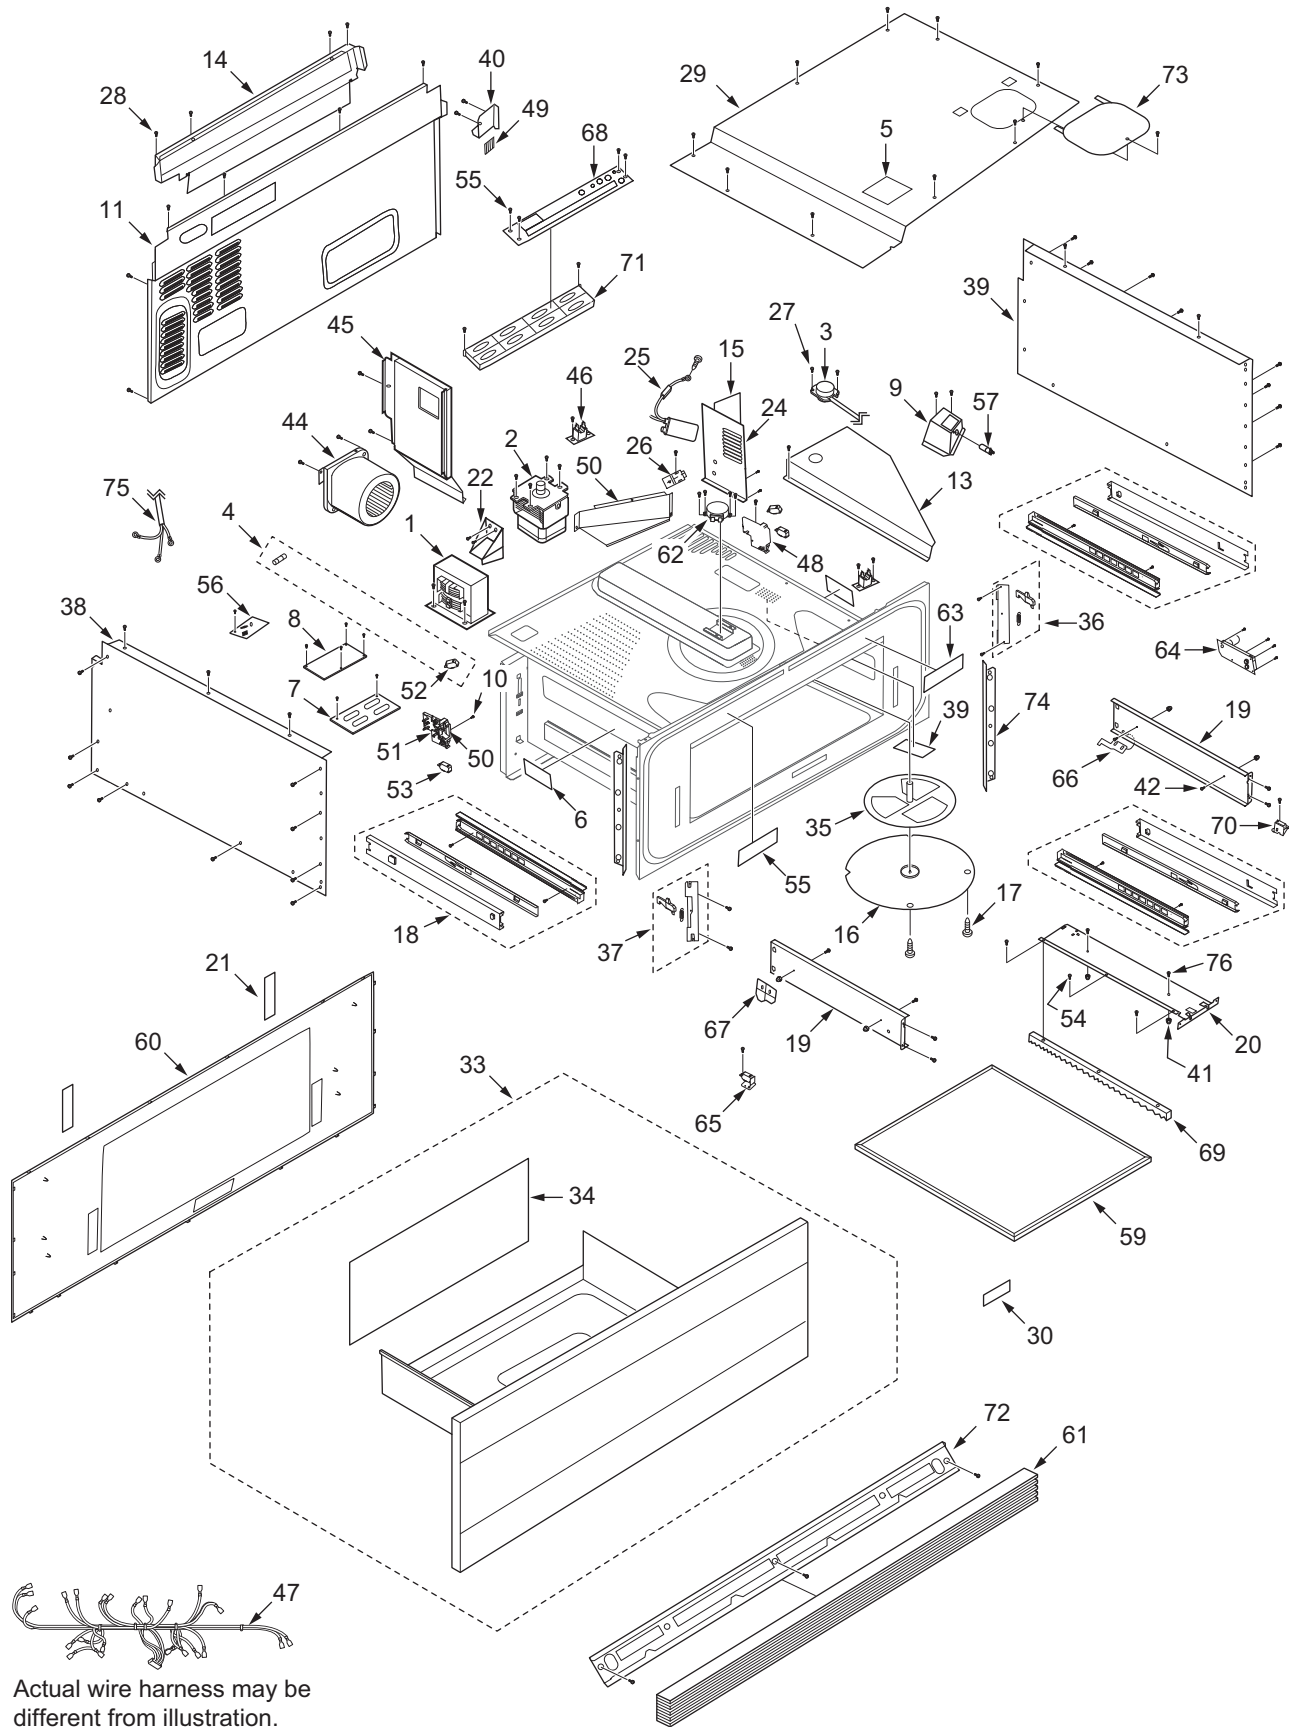

MWD24-2 & MWD30-2 DRAWER MICROWAVE PARTS LIST

Ref #	Part #	Description	Ref #	Part #	Description
1	813739	Transformer, Svce	39	N/A	Side Cabinet R
2	813740	Magnetron, Svce	40	N/A	Air Cover
3	813741	Sensor Assy, Svce	41	N/A	Cap Nut (6)
4	813742	Monitor Switch Fuse Assy, Svce	42	N/A	Screw (4)
5	N/A	Schematic - WD in Service Manual	43	N/A	Stirrer Cover Cleaning Label
6	N/A	Monitor Caution Label (2)	44	813754	Fan Motor, Svce
7	N/A	Power Supply Unit Holder	45	N/A	Fan Motor Angle
8	813743	Power Supply, Svce (2)	46	813755	Thermal Cut-Out, Svce (2)
9	N/A	Oven Lamp Angle	47	813756	Harness Assy, MWD24-2U/S, Svce
10	816189	Screw/Washer-Microwaev Dwr, Svce (10)		813757	Harness Assy, MWD30-2, Svce
11	N/A	Back Plate, MWD24-2U/S	48	813758	Latch Hook, R, Svce
	N/A	Back Plate, MWD30-2U/S/MWD30-2F/S	49	N/A	Cushion
12	N/A	Mag Duct	50	813759	Latch Hook, L, Svce
13	N/A	Sensor Duct	51	813760	Switch Lever, L, Svce
14	N/A	Exhaust Duct A, MWD24-2U/S	52	813742	Monitor Switch Fuse Assy, Svce
	N/A	Exhaust Duct A, MWD30-2U/S	53	813762	Switch, Svce (5)
		MWD30-2F/S	54	N/A	Special Screw
15	N/A	Exhaust Duct B, MWD30-2U/S	55	N/A	Screw (4)
		MWD30-2F/S	56	813763	Noise Filter Unit, Svce
	N/A	Exhaust Duct B, MWD24-2U/S	57	813764	Oven Lamp/Socket, Svce
16	813744	Stir Cover Assy, Svce	58	N/A	Screw (2)
17	816190	Canoe Clip-Microwaev Dwr, Svce (3)	59	816193	Oven Tray Assy, Svce
18	813745	Side Rail, Svce (3)	60	813813	Choke Cover, MWD24-2U/S, Svce
19	N/A	Door Support Angle A (2)		813815	Choke Cover, MWD30-2, Svce
20	N/A	Door Support Angle B	61	813765	Louver, MWD24-2U/S, Svce
21	813809	Door Support Cover MWD24-2, Svce (2)		813766	Louver, MWD30-2, Svce
	813811	Door Support Cover MWD30-2, Svce (2)	62	813767	Stirrer Motor, Svce (4)
22	N/A	Magnetron Air Guide	63	N/A	User Caution Label (French)
23	N/A	Lamp Filter		N/A	User Caution Label (English)
24	N/A	Partition Angle, MWD30-2U/S	64	813768	Auto Drawer Gear Assy, Svce
		(MWD30-2F/S ONLY)	65	813770	Switch Angle, L, Svce (2)
25	813746	HVC Assy, Svce	66	813771	Actuator, R, Svce
26	N/A	HVC Band	67	813772	Actuator, L, Svce
27	N/A	Screw (4)	68	813773	SW Power Supply, Svce
28	N/A	Screw (79)	69	813774	Rack Gear, Svce (2)
29	N/A	Top Cover, MWD24-2U/S	70	813769	Switch Angle, R, Svce
	N/A	Top Cover, MWD30-2U/S/MWD30-2F/S	71	816194	Switch PSU Holder-Microwaev Dwr,Svce
30	816191	Menu Label-Microwaev Dwr, Svce	72	N/A	Louver Angle, MWD24-2U/S
31	N/A	Screw (4)		N/A	Louver Angle, MWD30-2U/S
32	N/A	Power Unit Assy Screw (2)		N/A	Louver Angle, MWD30-2F/S
33	813747	Door Assy, MWD24-2-U/S, Svce	73	N/A	Cover
	813748	Door Assy, MWD30-2U/S, Svce	74	813775	Side Angle, R, MWD24-2U/S, Svce
	813749	Door Assy, MWD30-2F/S, Svce		813776	Side Angle, L, MWD24-2U/S, Svce
34	N/A	Sealer Film		813777	Side Angle, MWD30-2, Svce (2)
35	816192	Stirrer Fan Assy - Svce	75	813778	Power Supply Cord MWD24-2U/S, Svce
36	813750	Latch Assy, R, MWD24-2U/S, Svce		813779	Power Cord, MWD30-2, Svce
	813752	Latch Assy, R, MWD30-2, Svce	76	N/A	Screw (2)
37	813751	Latch Assy, L, MWD24-2U/S, Svce			
	813753	Latch Assy, L, MWD30-2, Svce			
38	N/A	Side Cabinet L			

MWD24-2 & MWD30-2 DRAWER MICROWAVE VIEW