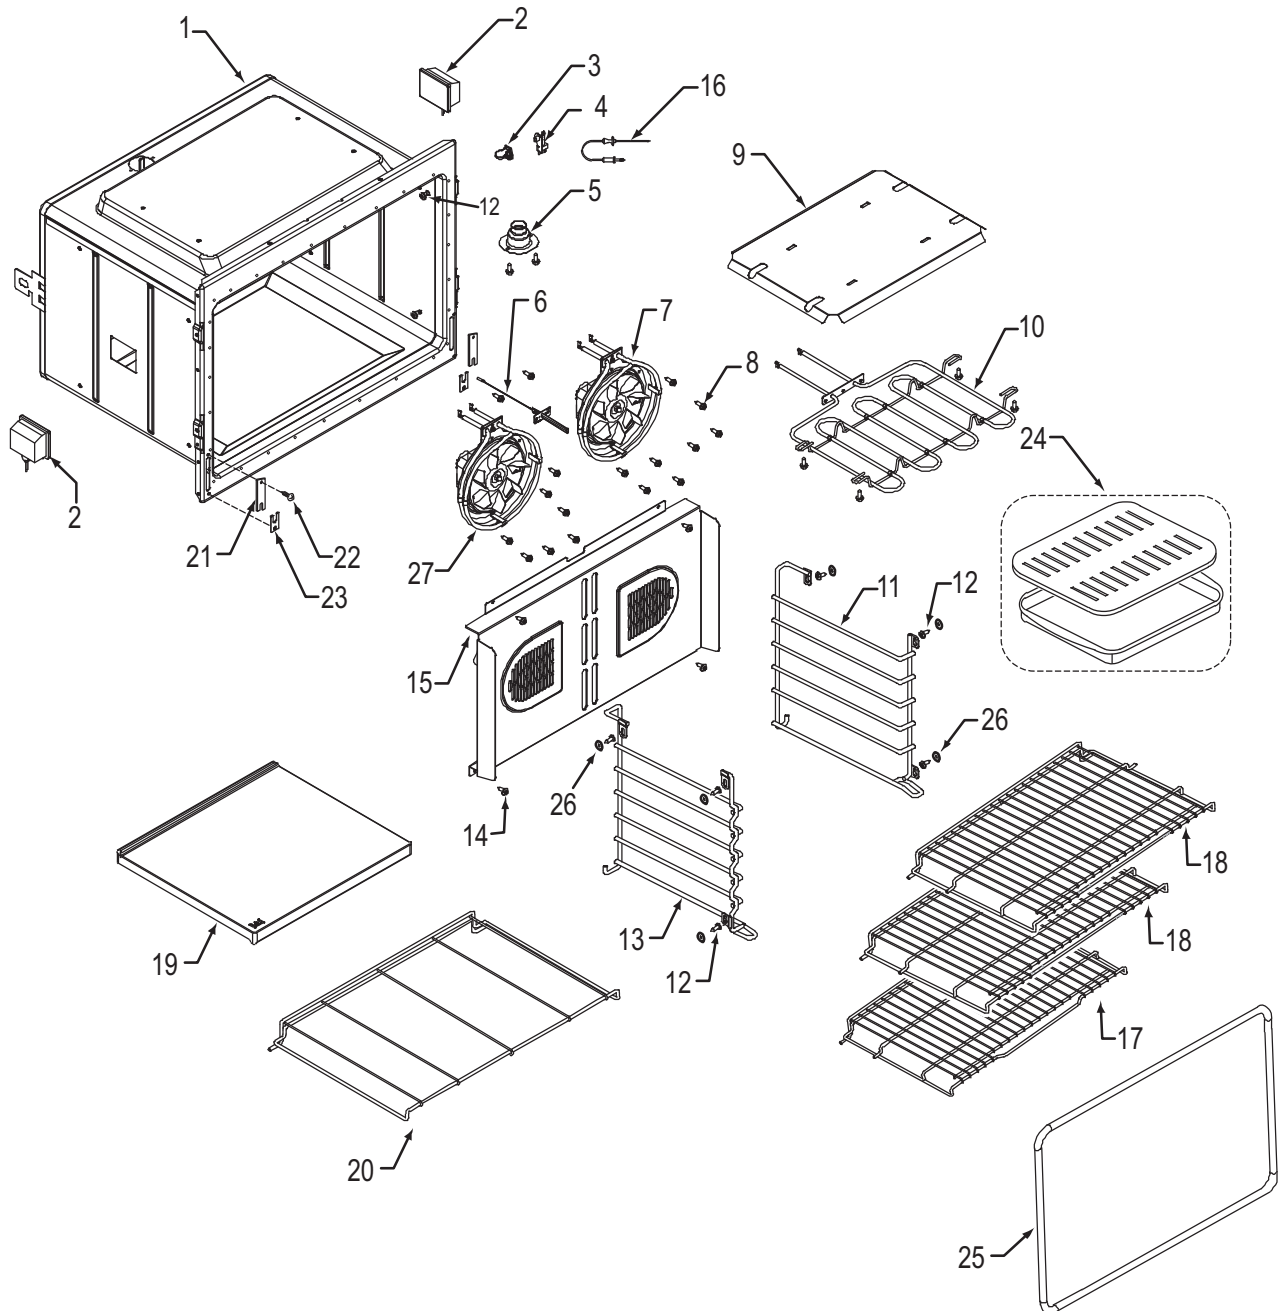

**30" Oven Cavity Parts List
Single and Double Oven**

<u>Ref #</u>	<u>Part #</u>	<u>Description</u>
1	N/A	Cavity, Oven (Contact Factory)
2	812453	Light, Oven
3	808638	Cover, Probe Switch
4	808639	Switch, Probe
5	808640	Catalyst, Smoke
6	808641	Sensor, Temperature
7	809820	Fan, Convection Assy., Cw
8	801544	Screw, 8-32x1/2"
9	808642	Pan, Broil Element
10	808643	Element, Broil, 30"
11	808648	Guide, Rack, Right
12	811453	Screw, Shoulder, 8-18
13	808647	Guide, Rack, Left
14	802704	Screw, 8-32x1/2 Lo Profile
15	808650	Convection Baffle Assembly, 30"
16	808652	Probe, Temperature
17	808653	Rack, Oven 30"
18	808654	Rack, Oven Flat 30"
19	808656	Stone, Pizza
20	808657	Rack, Pizza Stone, 30"
21	803373	Clip, Retainer Hinge
22	802929	Screw 6-20X5/8 PH TRS HD T-AB, Black
23	803323	Cover, Plate
24	804712	Accessory Pkg Broiler Pan Set
25	808659	Gasket, Cavity, 30"
26	808649	Mica Washer w/o Adhesive
27	809818	Fan, Convection Assy., Ccw

**36" Oven Cavity Parts List
Single Oven**

<u>Ref #</u>	<u>Part #</u>	<u>Description</u>
1	N/A	Cavity, Oven (Contact Factory)
2	812453	Light, Oven
3	808638	Cover, Probe Switch
4	808639	Switch, Probe
5	808640	Catalyst, Smoke
6	808641	Sensor, Temperature
7	809820	Fan, Convection Assy., Cw
8	801544	Screw, 8-32x1/2"
9	808642	Deflector, Pan Broil
10	808643	Element, Broil, 36"
11	806518	Guide, Rack, Right
12	806523	Screw, Shoulder, 8-18
13	806517	Guide, Rack, Left
14	802704	Screw, 8-32x1/2 Lo Profile
15	802900	Convection Baffle Assembly, 36"
16	808652	Probe, Temperature
17	802989	Rack, Oven 36"
18	803063	Rack, Oven Flat 36"
19	808656	Stone, Pizza
20	800736	Rack, Pizza Stone, 36"
21	803373	Clip, Retainer Hinge
22	802929	Screw 6-20X5/8 PH TRS HD T-AB, Black
23	803323	Cover, Plate
24	804712	Accessory Pkg Broiler Pan Set
25	806928	Gasket, Cavity, 36"
26	808649	Mica Washer w/o Adhesive
27	809818	Fan, Convection Assy., Ccw

Not Shown

812452	Light Bulb
808655	Pizza Peel
808651	Hard Fiber Flat Washer

**Oven Cavity Exploded View
Single and Double Oven**