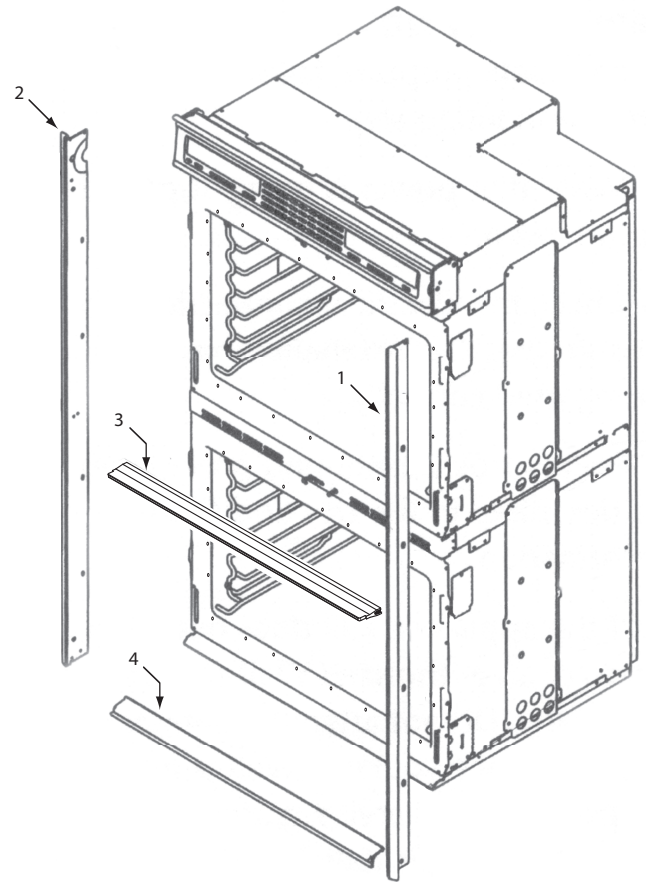

**36" Side and Base View Parts List
Single Oven**

<u>Ref #</u>	<u>Part #</u>	<u>Description</u>
1	801335	Channel, Upper Venting
2	800890	Cover, Temperature Probe
3	801724	Enclosure, Rt Side
4	801475	Bracket, Hold Down
5	800926	Hinge, Pocket
6	800364	Stiffener, U-Wrap
7	804553	Base, Assembly, 36"
8	801723	Enclosure, Left Side,

**Oven Side and Base Exploded View
Single and Double Oven**

**Bake Pan Assembly Exploded View
Single and Double Oven**

**Bake Pan Parts List
Single and Double Oven**

<u>Ref #</u>	<u>Part #</u>	<u>Description</u>
1	808625	Insulation, Bake Pan Back
2	808605	Element, Bake - Mgo 3500
3	808626	Assy, Inner Bake Pan
4	808627	Insulation, Thk-Bake Pan
5	808628	Pan, Bake Element

Trim Exploded View

<u>Model #</u>	<u>Ref#</u>	<u>Part #</u>	<u>Description</u>
SO30F/S	1	800706	Extrusion, Side, Right
	2	800707	Extrusion, Side, Left
	3	805115	Extrusion, Bottom
SO36U/S	1	813876	Extrusion, Side, Right
	2	813875	Extrusion, Side, Left
	3	802731	Extrusion, Bottom
SO30U/B	1	800525	Extrusion, Side, Right
	2	800524	Extrusion, Side, Left
	3	805175	Extrusion, Bottom
SO36U/B	1	813878	Extrusion, Side, Right
	2	813877	Extrusion, Side, Left
	3	802743	Extrusion, Bottom
SO36	4	811218	Bracket, Trim Support