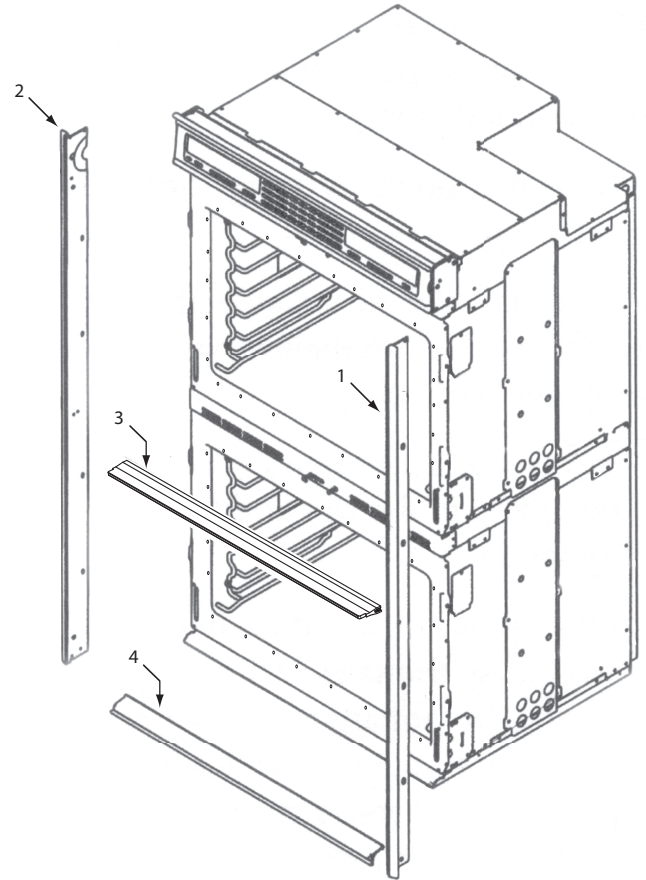

**36" Side and Base View Parts List
Single Oven**

<u>Ref #</u>	<u>Part #</u>	<u>Description</u>
1	801335	Channel, Upper Venting
2	800890	Cover, Temperature Probe
3	801724	Enclosure, Rt Side
4	801475	Bracket, Hold Down
5	800926	Hinge, Pocket
6	800364	Stiffener, U-Wrap
7	804553	Base, Assembly, 36"
8	801723	Enclosure, Left Side,

**Oven Side and Base Exploded View
Single and Double Oven**

**Bake Pan Assembly Exploded View
Single and Double Oven**

**Bake Pan Parts List
Single and Double Oven**

<u>Ref #</u>	<u>Part #</u>	<u>Description</u>
1	808625	Insulation, Bake Pan Back
2	808605	Element, Bake - Mgo 3500
3	808626	Assy, Inner Bake Pan
4	808627	Insulation, Thk-Bake Pan
5	808628	Pan, Bake Element

Trim Exploded View

Model #	Ref#	Part #	Description
SO30F/S	1	800706	Extrusion, Side, Right
	2	800707	Extrusion, Side, Left
	3	805115	Extrusion, Bottom
SO36U/S	1	813876	Extrusion, Side, Right
	2	813875	Extrusion, Side, Left
	3	802731	Extrusion, Bottom
SO30U/B	1	800525	Extrusion, Side, Right
	2	800524	Extrusion, Side, Left
	3	805175	Extrusion, Bottom
SO36U/B	1	813878	Extrusion, Side, Right
	2	813877	Extrusion, Side, Left
	3	802743	Extrusion, Bottom
SO36	4	811218	Bracket, Trim Support