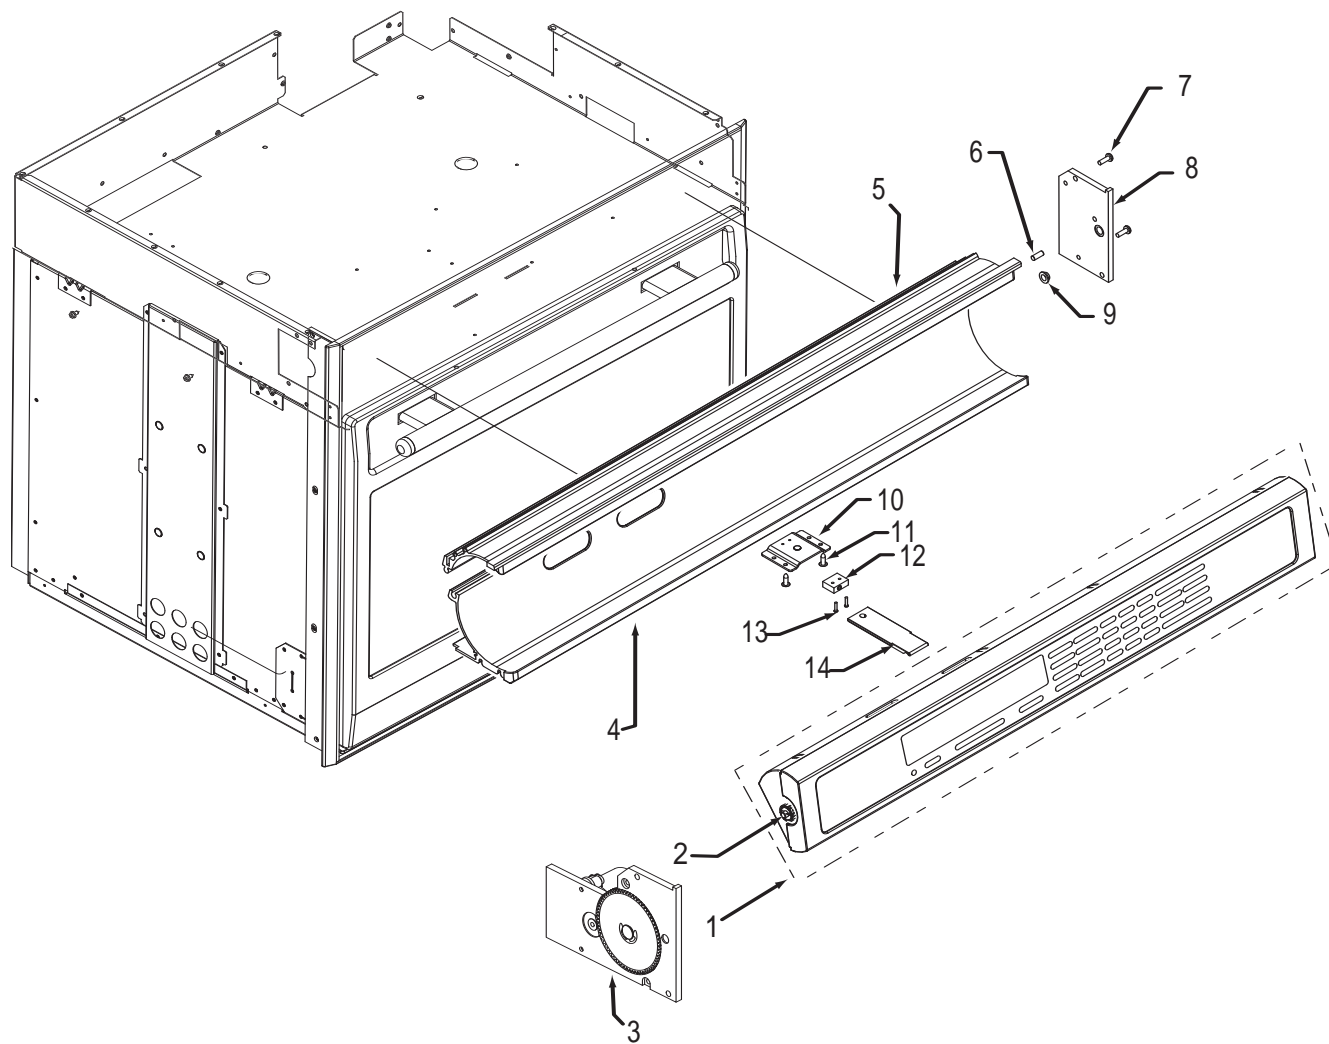

**Oven Control Panel Parts List
Single and Double Oven**

<u>Ref #</u>	<u>Part #</u>	<u>Description</u>
1	805081 811231	Control Head, 30, Sngl, Sst Control Head, Sngl, SS 30, SVCE (Rohs, Intl Only)
	805104 812068	Control Head, 30, Dbl, Sst Control Head, Dbl, SS 30, SVCE (Rohs, Intl Only)
	805106 811232	Control Head, 30, Sngl, Plt Control Head, Sngl, Plt 30, SVCE (Rohs, Intl Only)
	805107 811229	Control Head, 30, Dbl, Plt Control Head, Dbl, Plt 30, SVCE (Rohs, Intl Only)
	805109 811233	Control Head, 30, Sngl, Blk Control Head, Sngl, Blk 30, SVCE (Rohs, Intl Only)
	805110 811230	Control Head, 30, Dbl, Blk Control Head, Dbl, Blk 30, SVCE (Rohs, Intl Only)
2	805178	Wall Oven Display Pinion Rpl. Pkg.
3	809725 809727 809726	Motor, Drive Assy., Sst Motor, Drive Assy., Plt Motor, Drive Assy., Blk
4	801231 801738 801740	C-Channel Bottom, 30", Sst C-Channel Bottom, 30", Plt C-Channel Bottom, 30", Blk
5	801230 801737 801739	C-Channel Top, 30", Sst C-Channel Top, 30", Plt C-Channel Top, 30", Blk
6	802964	Pin, Stop, Control Panel
7	801538	Screw, 8-32x1/2"
8	802791 801555 801556	Mtg, Control Panel, Rt SS Mtg, Control Panel, Rt Black Mtg, Control Panel, Rt Plat.
9	803484	Bearing, Flange, Control Panel
10	801920	Bracket, Switch, Control Panel
11	801549	Screw, 8-18x1/2"
12	809116	Switch, Actuation, Control Panel
13	801677	Screw, 2-56x3/8"
14	800704	Plunger, Control Display

**36" Oven Control Panel Parts List
Single Oven**

<u>Ref #</u>	<u>Part #</u>	<u>Description</u>
1	805105 811234	Control Head, 36, Sngl, Sst Control Head, Sngl, Sst 36, SVCE (Rohs, Intl Only)
	805108 811235	Control Head, 36, Sngl, Plt Control Head, Sngl, Plt 36, SVCE (Rohs, Intl Only)
	805111 811236	Control Head, 36, Sngl, Blk Control Head, Sngl, Blk 36, SVCE (Rohs, Intl Only)
2	805178	Wall Oven Display Pinion Rpl. Pkg.
3	809725 809727 809726	Motor, Drive Assy., Sst Motor, Drive Assy., Plt Motor, Drive Assy., Blk
4	801525 801742 801744	C-Channel Bottom, 36", Sst C-Channel Bottom, 36", Plt C-Channel Bottom, 36", Blk
5	801526 801741 801743	C-Channel Top, 36", Sst C-Channel Top, 36", Plt C-Channel Top, 36", Blk
6	802964	Pin, Stop, Control Panel
7	801538	Screw, 8-32x1/2"
8	802791 801555 801556	Mtg, Control Panel, Rt SS Mtg, Control Panel, Rt Black Mtg, Control Panel, Rt Plat.
9	803484	Bearing, Flange, Control Panel
10	801920	Bracket, Switch, Control Panel
11	801549	Screw, 8-18x1/2"
12	809116	Switch, Actuation, Control Panel
13	801677	Screw, 2-56x3/8"
14	800704	Plunger, Stainless Steel

Not Shown

803319 Spring, Ribbon Cable, Short
803357 Mount, Cable-Tie, Adhesive

Oven Control Panel Exploded View
Single and Double Oven