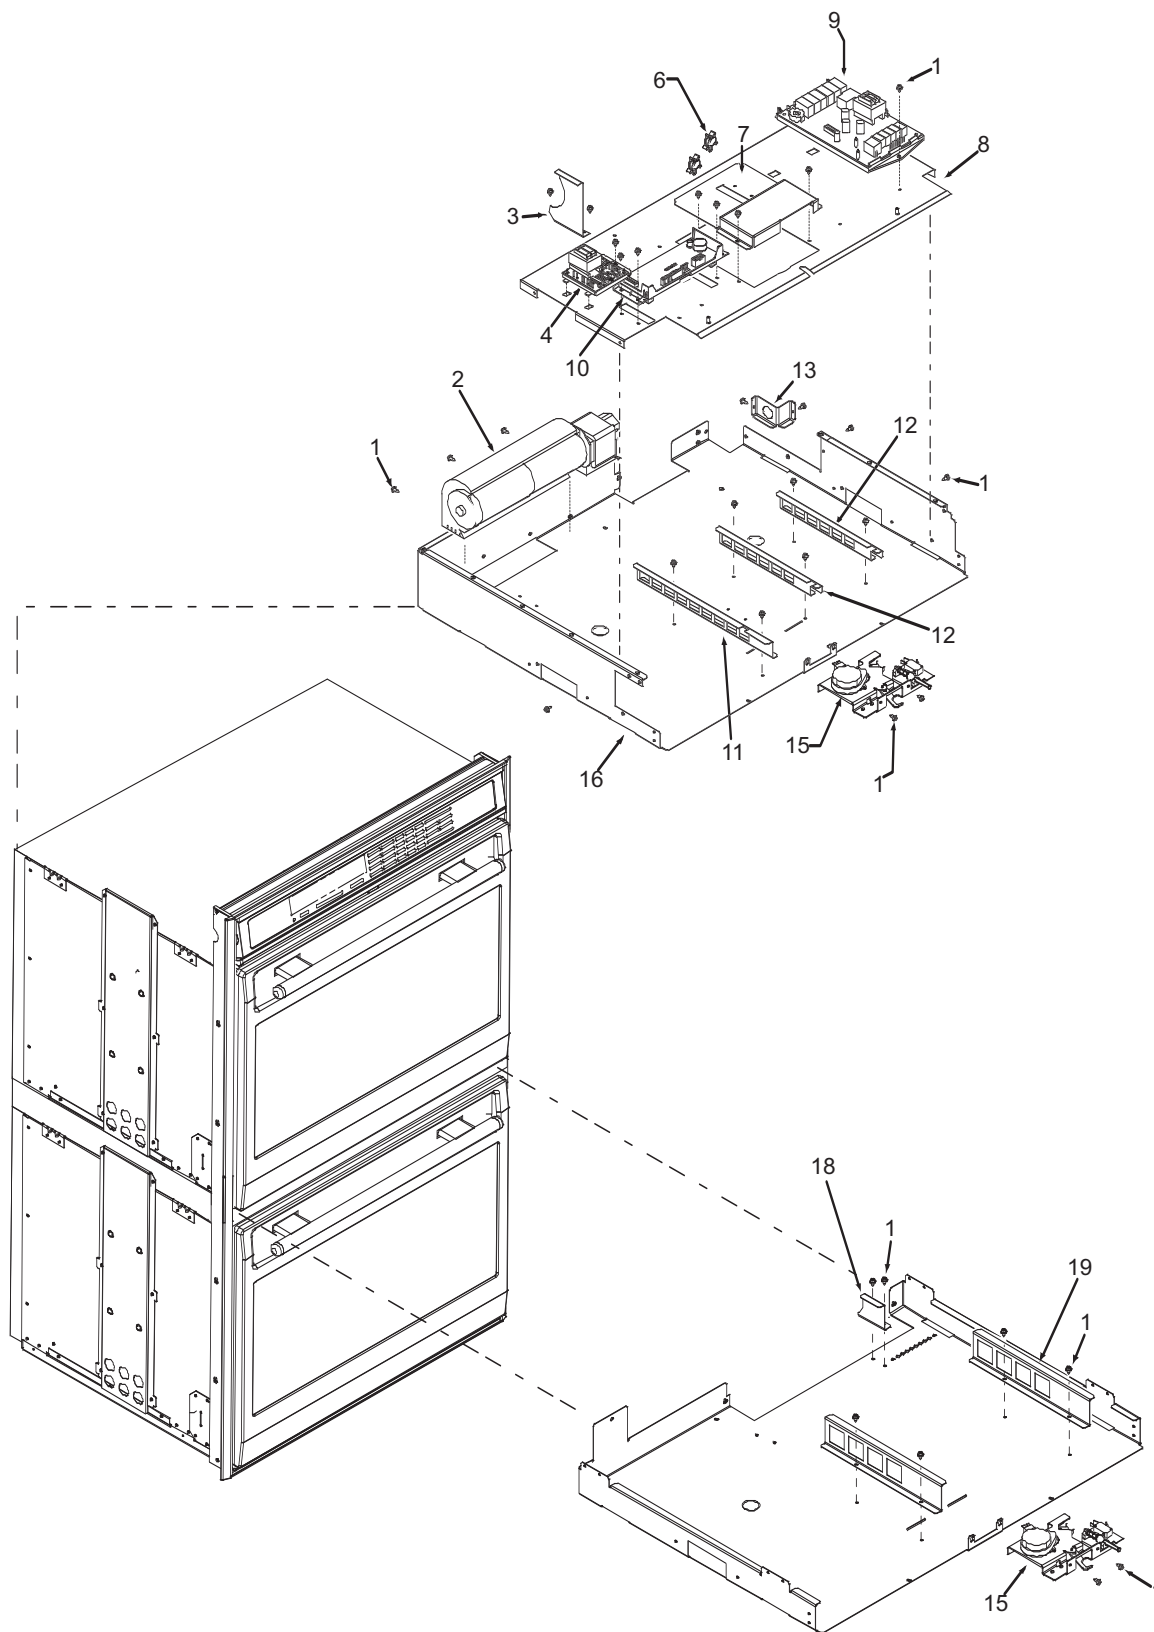

**30" Oven Modules Parts List
Single and Double Oven**

<u>Ref #</u>	<u>Part #</u>	<u>Description</u>
1	801542	Screw, 8-18x3/8"
2	800381	Fan, Cooling, Upper
3	808579	Bracket, Air Diverter Top
4	801363	Control Board, Stepper Motor
6	801912	Strain Relief, Plastic
7	800385	Cover, Latch
8	803356	Plate, Mounting Hardware
9	807053	Board, Relay"
10	812454	Controller, Oven, Single, 30"
	812456	Controller, Oven, Single, 30" International
	812455	Controller, Oven, Double, 30"
	812457	Controller, Oven, Double, 30" International
11	808583	Bracket-Z, Latch, Top Oven
12	808586	Bracket, Support, Top Module
13	808581	Bracket, Cord, Power
15	800263	Latch, Motorized
16	807542	Pan, Module, 30"
17	N/A	
18	808588	Bracket, Air Diverter, DO
19	820129	Bracket-Z, Latch, Bottom Oven, DO

**36" Oven Modules Parts List
Single Oven**

<u>Ref #</u>	<u>Part #</u>	<u>Description</u>
1	801542	Screw, 8-18x3/8"
2	800381	Fan, Cooling, Upper
3	801224	Bracket, Air Diverter Top
4	801363	Control Board, Stepper Motor
5	800950	Transformer, Light
6	801912	Strain Relief, Plastic
7	800385	Cover, Latch
8	803356	Plate, Mounting Hardware
9	807053	Board, Relay
10	813873	Oven controller, Single 36"
	813874	Oven controller, Single 36" International
11	820130	Bracket-Z, Latch
12	808586	Bracket, Support, Top Module
13	808581	Bracket, Cord, Power
14	804554	Switch, Thermostat, 36"
15	800263	Latch, Motorized
16	807543	Pan, Module, 36"

Not Shown

809449	Cable, Relay to Controller, 28"
809450	Cable, Relay to Controller, 21"
801714	Power Cord Conduit, Single
812348	Power Cord Conduit, Double

Oven Modules Exploded View
Single and Double Oven