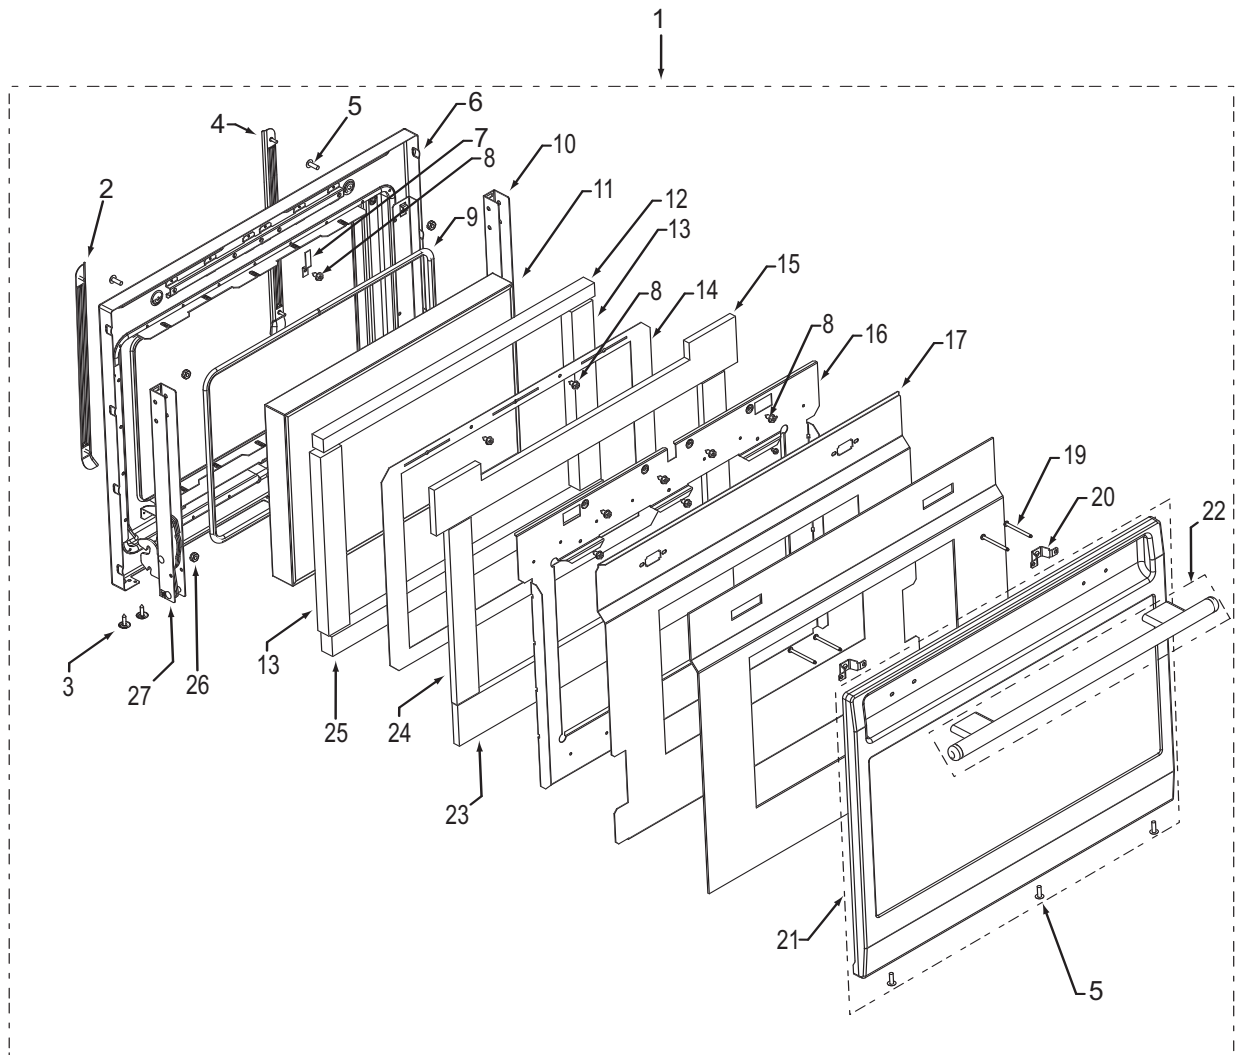

**30" Oven Door Parts List
Single and Double Oven**

<u>Ref #</u>	<u>Part #</u>	<u>Description</u>
1		*Special order, Call Factory Parts Department
2	800523	Left Door Rack Guide, 30", assy
3	802929	Sems Ph Hd Washer, 6-20x5/8
4	800522	Right Door Rack Guide, 30"
5	803379	Screw, 8-18x1/2"
6	809816	Weldment, Liner, Door 30"
7	801102	Striker Plate, Door Latch
8	801542	Screw, 8-18x3/8"
9	800318	Gasket, Rope, Glass Pack, 30"
10	809115	Hydraulic Oven Door Hinge
11	809553	Triple Pane Oven Glass Pack, 30"
12	806610	Insulation, Door, Inner Top, 30"
13	806595	Insulation, Door, Inner, Sides, 30"
14	800319	Shield, Heat, Inner, Door, 30"
15	810794	Insulation, Door, Center, Top, 30"
16	820116	Heat Deflector, Center, 30"
17	803835	Shield, Heat, Door, 30"
18	N/A	
19	801540	Screw, 10-24x2-1/4"
20	800314	Bracket, Door, Outer, Mounting
21	802940	Door Skin, Outer w/window, 30" F/S
	803227	Door Skin, Outer w/window, 30" U/S
	803232	Door Skin, Outer w/window, 30" F/S, No Logo
	803235	Door Skin, Outer w/window, 30" U/S, No Logo
	803230	Door Skin, Outer w/window, 30" U/B
	803236	Door Skin, Outer w/window, 30" U/B, No Logo
	803231	Door Skin, Outer w/window, 30" U/P
	803237	Door Skin, Outer w/window, 30" U/P, No Logo
22	801204	Handle, Oven Door, Assy., 30", Sst
	801599	Handle, Oven Door, Assy., 30", Plt
	801600	Handle, Oven Door, Assy., 30", Blk
23	806606	Insulation, Door, Ctr., Bottom, 30"
24	806605	Insulation, Door, Ctr., Side, 30"
25	806615	Insulation, Door, Inner Top
26	800418	Nut, 8-32 Hex Nut W/Lock Washer
27	800689	Hinge, Wall Oven, 30"

**36" Oven Door Parts List
Single Oven**

<u>Ref #</u>	<u>Part #</u>	<u>Description</u>
1		*Special order, Call Factory Parts Department
2	801816	Left Door Rack Guide, 36", assy
3	802929	Sems Ph Hd Washer, 6-20x5/8
4	801815	Right Door Rack Guide, 36"
5	803379	Screw, 8-18x1/2"
6	809817	Weldment, Liner, Door, 36"
7	801102	Striker Plate, Door Latch
8	801542	Screw, 8-18x3/8"
9	801764	Gasket, Rope, Glass Pack, 36"
10	809115	Hydraulic Oven Door Hinge
11	801448	Triple Pane Oven Glass Pack, 36"
12	806610	Insulation, Door, Inner Top, 36"
13	806617	Insulation, Door, Inner, Sides, 36"
14	801765	Shield, Heat, Inner, Door, 36"
15	810794	Insulation, Door, Center, Top
16	801766	Heat Deflector, Center, 36"
17	803378	Shield, Heat, Door, 36"
18	806613	Insulation, Door, Outer, 36"
19	801540	Screw, 10-24x2-1/4"
20	800314	Bracket, Door, Outer, Mounting
21	803245	Door Skin, Otr w/window, 36" U/S
	803246	Door Skin, Otr w/window, 36" U/B
	803247	Door Skin, Otr w/window, 36" U/P
22	801206	Handle, Oven Door, Assy., 36", Sst
	801893	Handle, Oven Door, Assy., 36", Plt
	801892	Handle, Oven Door, Assy., 36", Blk
23	806606	Insulation, Door, Ctr., Bottom
24	806623	Insulation, Door, Ctr., Side, 36"
25	806615	Insulation, Door, Inner Btm
26	800418	Nut, 8-32 Hex Nut W/Lock Washer
27	803335	Hinge, Wall Oven, 36"

**Oven Door Exploded View
Single and Double Oven**