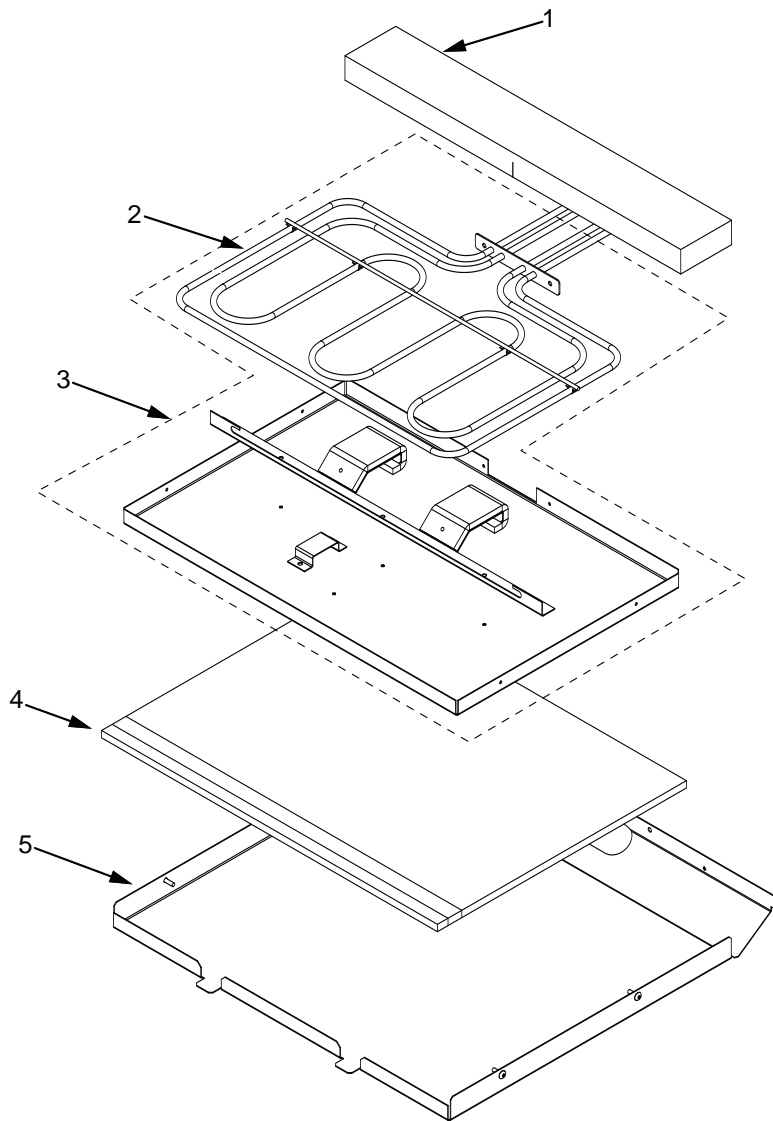

**Bake Pan Assembly Exploded View
Single and Double Oven**

**Bake Pan Parts List
Single and Double Oven**

<u>Ref #</u>	<u>Part #</u>	<u>Description</u>
1	808625	Insulation, Bake Pan Back
2	808605	Element, Bake - Mgo 3500
3	808626	Assy, Inner Bake Pan
4	808627	Insulation, Thk-Bake Pan
5	808628	Pan, Bake Element