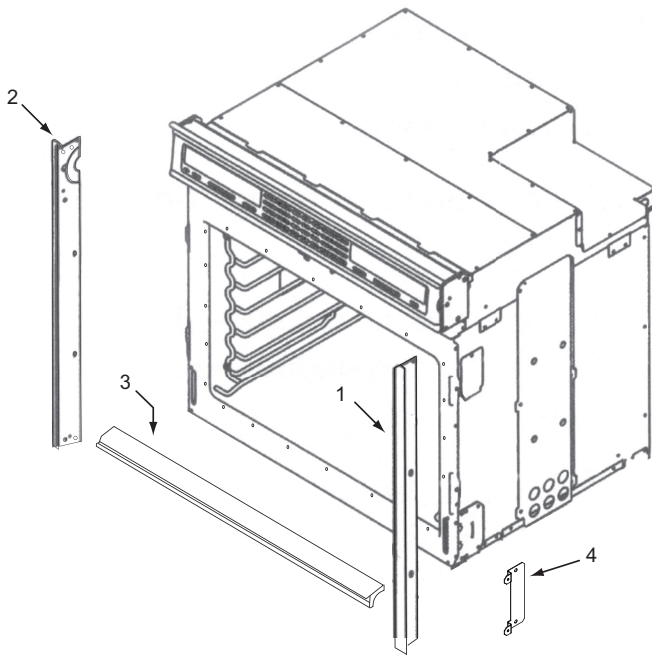

**36" Side and Base View Parts List
Single Oven**

<u>Ref #</u>	<u>Part #</u>	<u>Description</u>
1	801335	Channel, Upper Venting
2	800890	Cover, Temperature Probe
3	801724	Enclosure, Rt Side
4	801475	Bracket, Hold Down
5	800926	Hinge, Pocket
6	800364	Stiffener, U-Wrap
7	804553	Base, Assembly, 36"
8	801723	Enclosure, Left Side,

**Oven Side and Base Exploded View
Single and Double Oven**

**Bake Pan Assembly Exploded View
Single and Double Oven**

**Bake Pan Parts List
Single and Double Oven**

<u>Ref #</u>	<u>Part #</u>	<u>Description</u>
1	808625	Insulation, Bake Pan Back
2	808605	Element, Bake - Mgo 3500
3	808626	Assy, Inner Bake Pan
4	808627	Insulation, Thk-Bake Pan
5	808628	Pan, Bake Element

Trim Exploded View

<u>Model #</u>	<u>Ref#</u>	<u>Part #</u>	<u>Description</u>
SO30F/S	1	800706	Extrusion, Side, Right
	2	800707	Extrusion, Side, Left
	3	805115	Extrusion, Bottom
SO36U/S	1	813876	Extrusion, Side, Right
	2	813875	Extrusion, Side, Left
	3	802731	Extrusion, Bottom
SO30U/B	1	800525	Extrusion, Side, Right
	2	800524	Extrusion, Side, Left
	3	805175	Extrusion, Bottom
SO36U/B	1	813878	Extrusion, Side, Right
	2	813877	Extrusion, Side, Left
	3	802743	Extrusion, Bottom
SO36	4	811218	Bracket, Trim Support