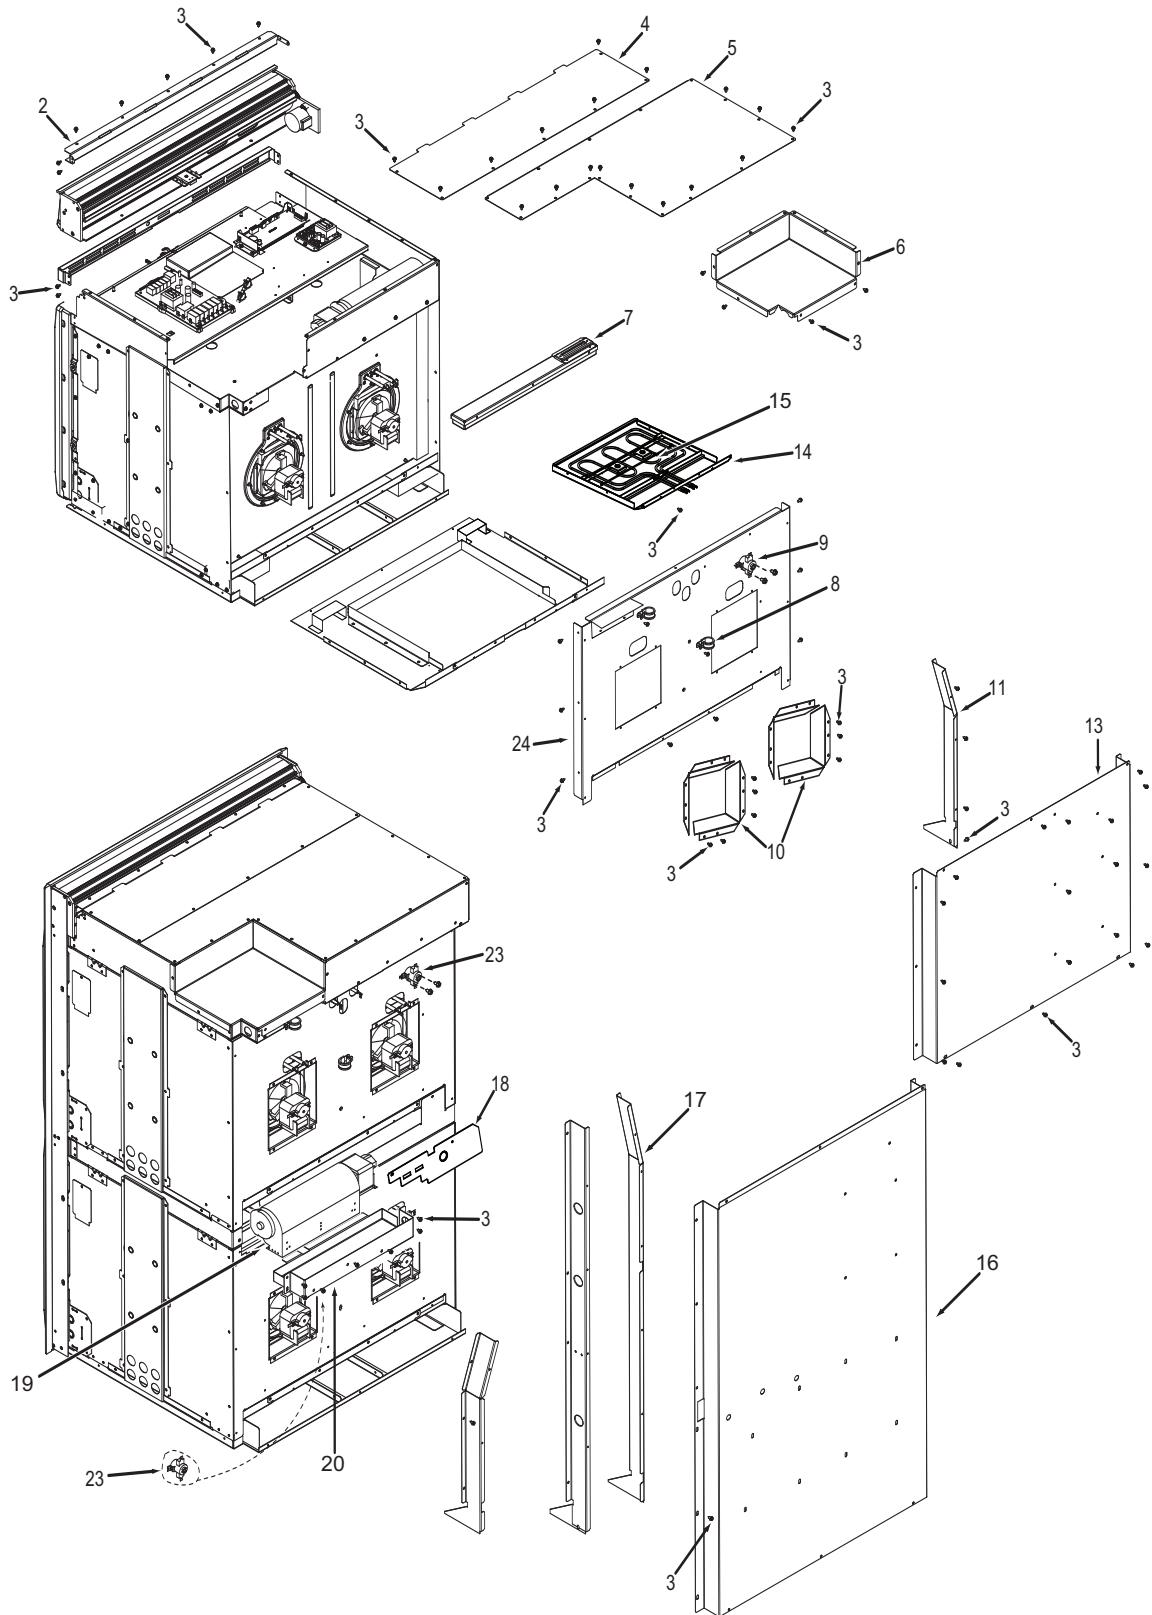

**Oven Door Exploded View
Single and Double Oven**

**30" Back View Parts List
Single and Double Oven**

<u>Ref #</u>	<u>Part #</u>	<u>Description</u>
1	N/A	
2	800382	Stiffener, Top Module
3	801542	Screw, 8-18x3/8"
4	808602	Panel, Upper, Front
5	808603	Cover, Rear, Top Module
6	808604	Cover, Small, Top Module
7	808660	Catalyst, Sub Assembly
8	808607	Strain Relief, Metal
9	811669	Switch, Thermostat
10	808607	Convection Fan Shrd, Wall Oven
11	808609	Channel, Divider, Side Exhaust
12	803074	Channel, Divider, Air, Single
13	808610	Panel, Back, Single Oven
14	808626	Bake, Pan Assembly
15	808605	Element, Bake
16	808617	Panel, Back, Double Oven
17	808614	Channel, Divider Side, Exhaust, Lrg
18	812438	Cover, Back Panel, Small
19	801143	Fan, Cooling, Lower
20	808612	Cover, Fan, Cooling
21	N/A	
23	811669	Switch, Thermostat
24	807974	Panel, Back, Top Insulation

**36" Back View Parts List
Single Oven**

<u>Ref #</u>	<u>Part #</u>	<u>Description</u>
1	801536	Face Plate, Venting, Upper, 36"
2	801582	Stiffener, Top Module, 36"
3	801542	Screw, 8-18x3/8"
4	801478	Panel, Top Module, Front, 36"
5	801331	Cover, Large, 36"
6	801803	Cover, Small, Top Module, 36"
7	808660	Catalyst, Sub Assembly
8	808607	Strain Relief, Metal, 36"
9	804554	Switch, Thermostat, 36" Single
10	808607	Convection Fan Shrd, Wall Oven
11	803334	Channel, Exhaust, 36"
12	803327	Channel, Cooling, 36"
13	801506	Panel, Cover, Back, 36"
14	802700*	Bake, Pan Sub Assembly, 36"
15	800360*	Element, Bake, 36"

Not Shown

803503	Plate, Vent Middle
812458	Wire Harness, Double Main
812459	Wire Harness, Single Main

* See Bake Pan Assembly exploded view page 14.

**Oven Back Exploded View
Single and Double Oven**

**30" Side and Base View Parts List
Single and Double Oven**