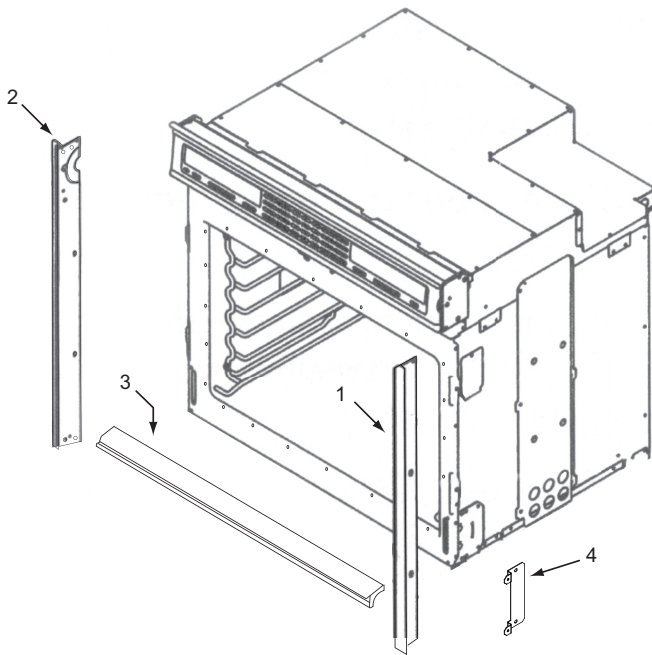

**36" Side and Base View Parts List
Single Oven**

<u>Ref #</u>	<u>Part #</u>	<u>Description</u>
1	801335	Channel, Upper Venting
2	800890	Cover, Temperature Probe
3	801724	Enclosure, Rt Side
4	801475	Bracket, Hold Down
5	800926	Hinge, Pocket
6	800364	Stiffener, U-Wrap
7	804553	Base, Assembly, 36"
8	801723	Enclosure, Left Side,

**Oven Side and Base Exploded View
Single and Double Oven**

**Bake Pan Assembly Exploded View
Single and Double Oven**

**Bake Pan Parts List
Single and Double Oven**

<u>Ref #</u>	<u>Part #</u>	<u>Description</u>
1	808625	Insulation, Bake Pan Back
2	808605	Element, Bake - Mgo 3500
3	808626	Assy, Inner Bake Pan
4	808627	Insulation, Thk-Bake Pan
5	808628	Pan, Bake Element

Trim Exploded View

Model #	Ref#	Part #	Description
SO30F/S	1	800706	Extrusion, Side, Right
	2	800707	Extrusion, Side, Left
	3	805115	Extrusion, Bottom
SO36U/S	1	813876	Extrusion, Side, Right
	2	813875	Extrusion, Side, Left
	3	802731	Extrusion, Bottom
SO30U/B	1	800525	Extrusion, Side, Right
	2	800524	Extrusion, Side, Left
	3	805175	Extrusion, Bottom
SO36U/B	1	813878	Extrusion, Side, Right
	2	813877	Extrusion, Side, Left
	3	802743	Extrusion, Bottom
SO36	4	811218	Bracket, Trim Support