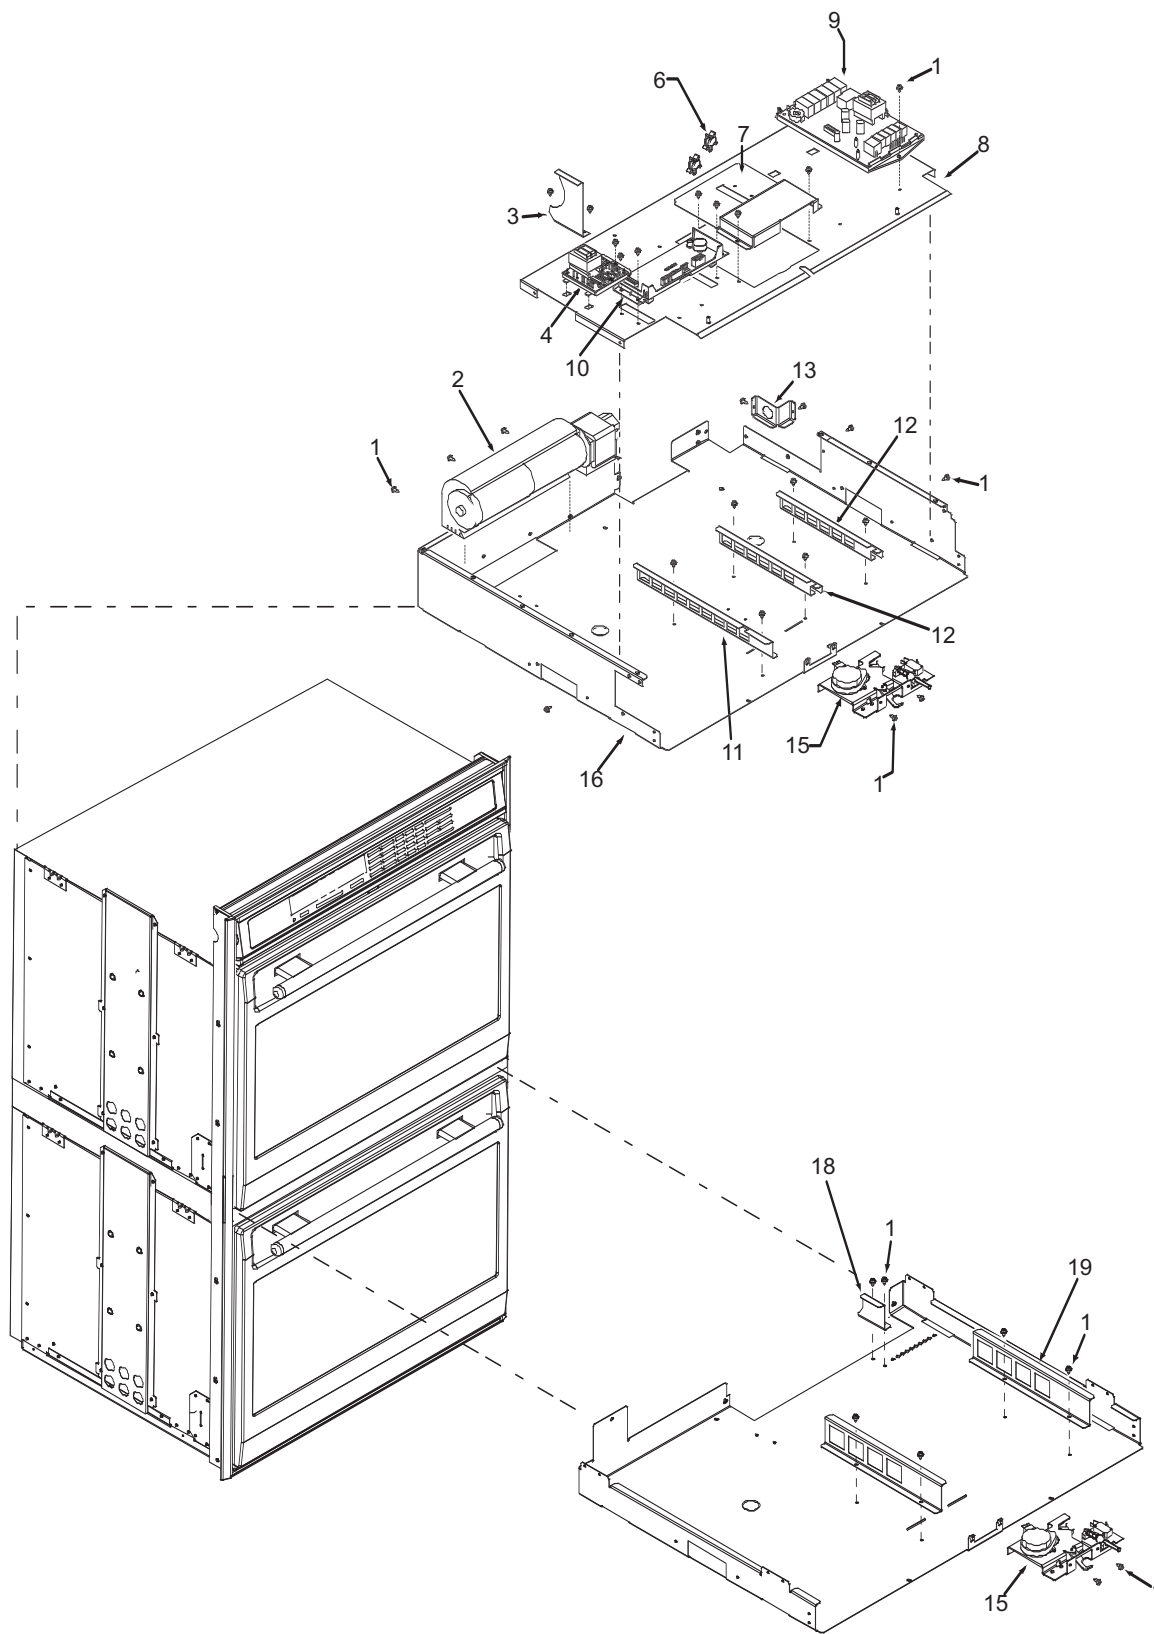

**30" Oven Modules Parts List
Single and Double Oven**

<u>Ref #</u>	<u>Part #</u>	<u>Description</u>
1	801542	Screw, 8-18x3/8"
2	800381	Fan, Cooling, Upper
3	808579	Bracket, Air Diverter Top
4	801363	Control Board, Stepper Motor
6	801912	Strain Relief, Plastic
7	800385	Cover, Latch
8	803356	Plate, Mounting Hardware
9	807053	Board, Relay"
10	812454	Controller, Oven, Single, 30"
	812456	Controller, Oven, Single, 30" International
	812455	Controller, Oven, Double, 30"
	812457	Controller, Oven, Double, 30" International
11	808583	Bracket-Z, Latch, Top Oven
12	808586	Bracket, Support, Top Module
13	808581	Bracket, Cord, Power
15	800263	Latch, Motorized
16	807542	Pan, Module, 30"
17	N/A	
18	808588	Bracket, Air Diverter, DO
19	820129	Bracket-Z, Latch, Bottom Oven, DO

**36" Oven Modules Parts List
Single Oven**

<u>Ref #</u>	<u>Part #</u>	<u>Description</u>
1	801542	Screw, 8-18x3/8"
2	800381	Fan, Cooling, Upper
3	801224	Bracket, Air Diverter Top
4	801363	Control Board, Stepper Motor
5	800950	Transformer, Light
6	801912	Strain Relief, Plastic
7	800385	Cover, Latch
8	803356	Plate, Mounting Hardware
9	807053	Board, Relay
10	813873	Oven controller, Single 36"
	813874	Oven controller, Single 36" International
11	820130	Bracket-Z, Latch
12	808586	Bracket, Support, Top Module
13	808581	Bracket, Cord, Power
14	804554	Switch, Thermostat, 36"
15	800263	Latch, Motorized
16	807543	Pan, Module, 36"

Not Shown

809449	Cable, Relay to Controller, 28"
809450	Cable, Relay to Controller, 21"
801714	Power Cord Conduit, Single
812348	Power Cord Conduit, Double

Oven Modules Exploded View
Single and Double Oven